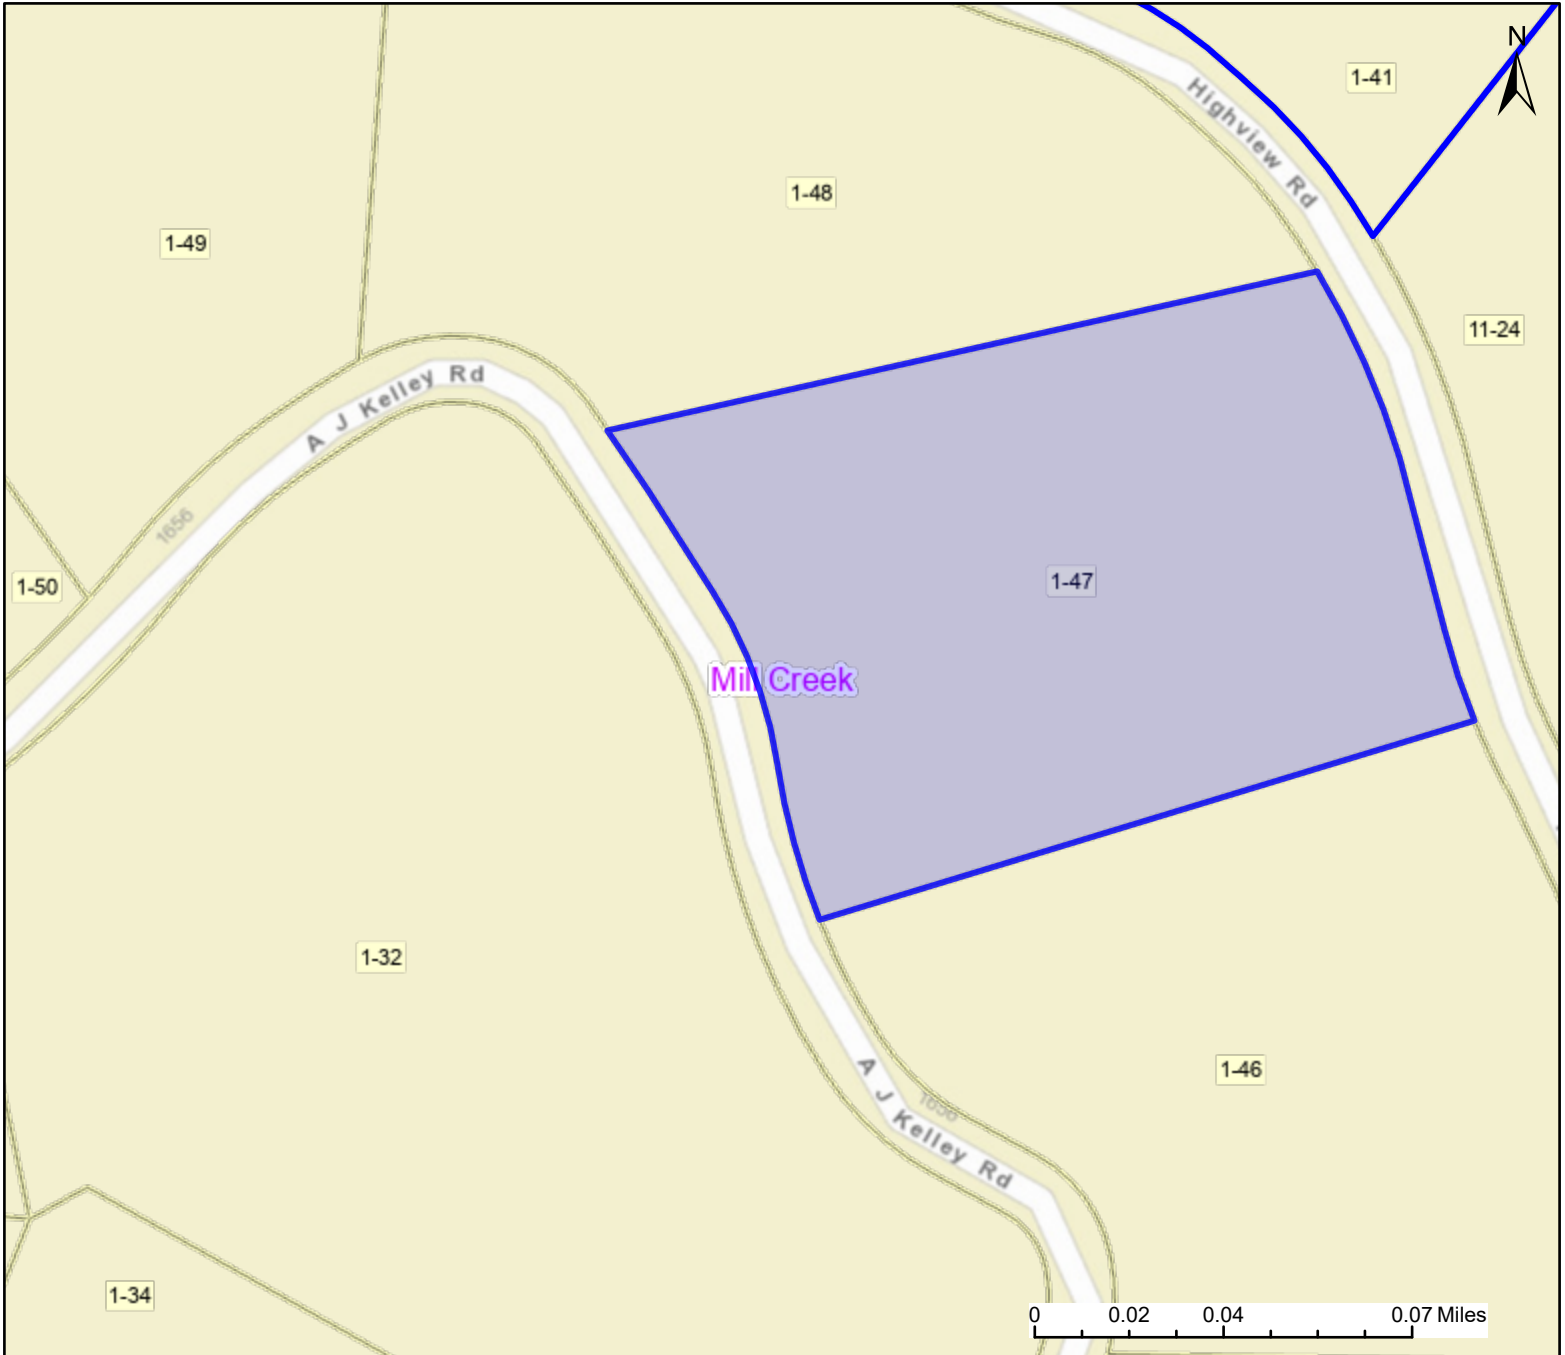

PARCEL ID: 14-06-0001-0047-0000

Legend

District

 Districts

Parcel

 WVParcels

User Notes:

Map created on April 30, 2024

Owner(s):

ARNDT MARK P & CYNTHIA B

Address:

HIGH VIEW RD

Class Type:

Residential

Legal Description:

DEERFIELD HIGHLAND; PHASE 1 LOT 39
5.074 AC