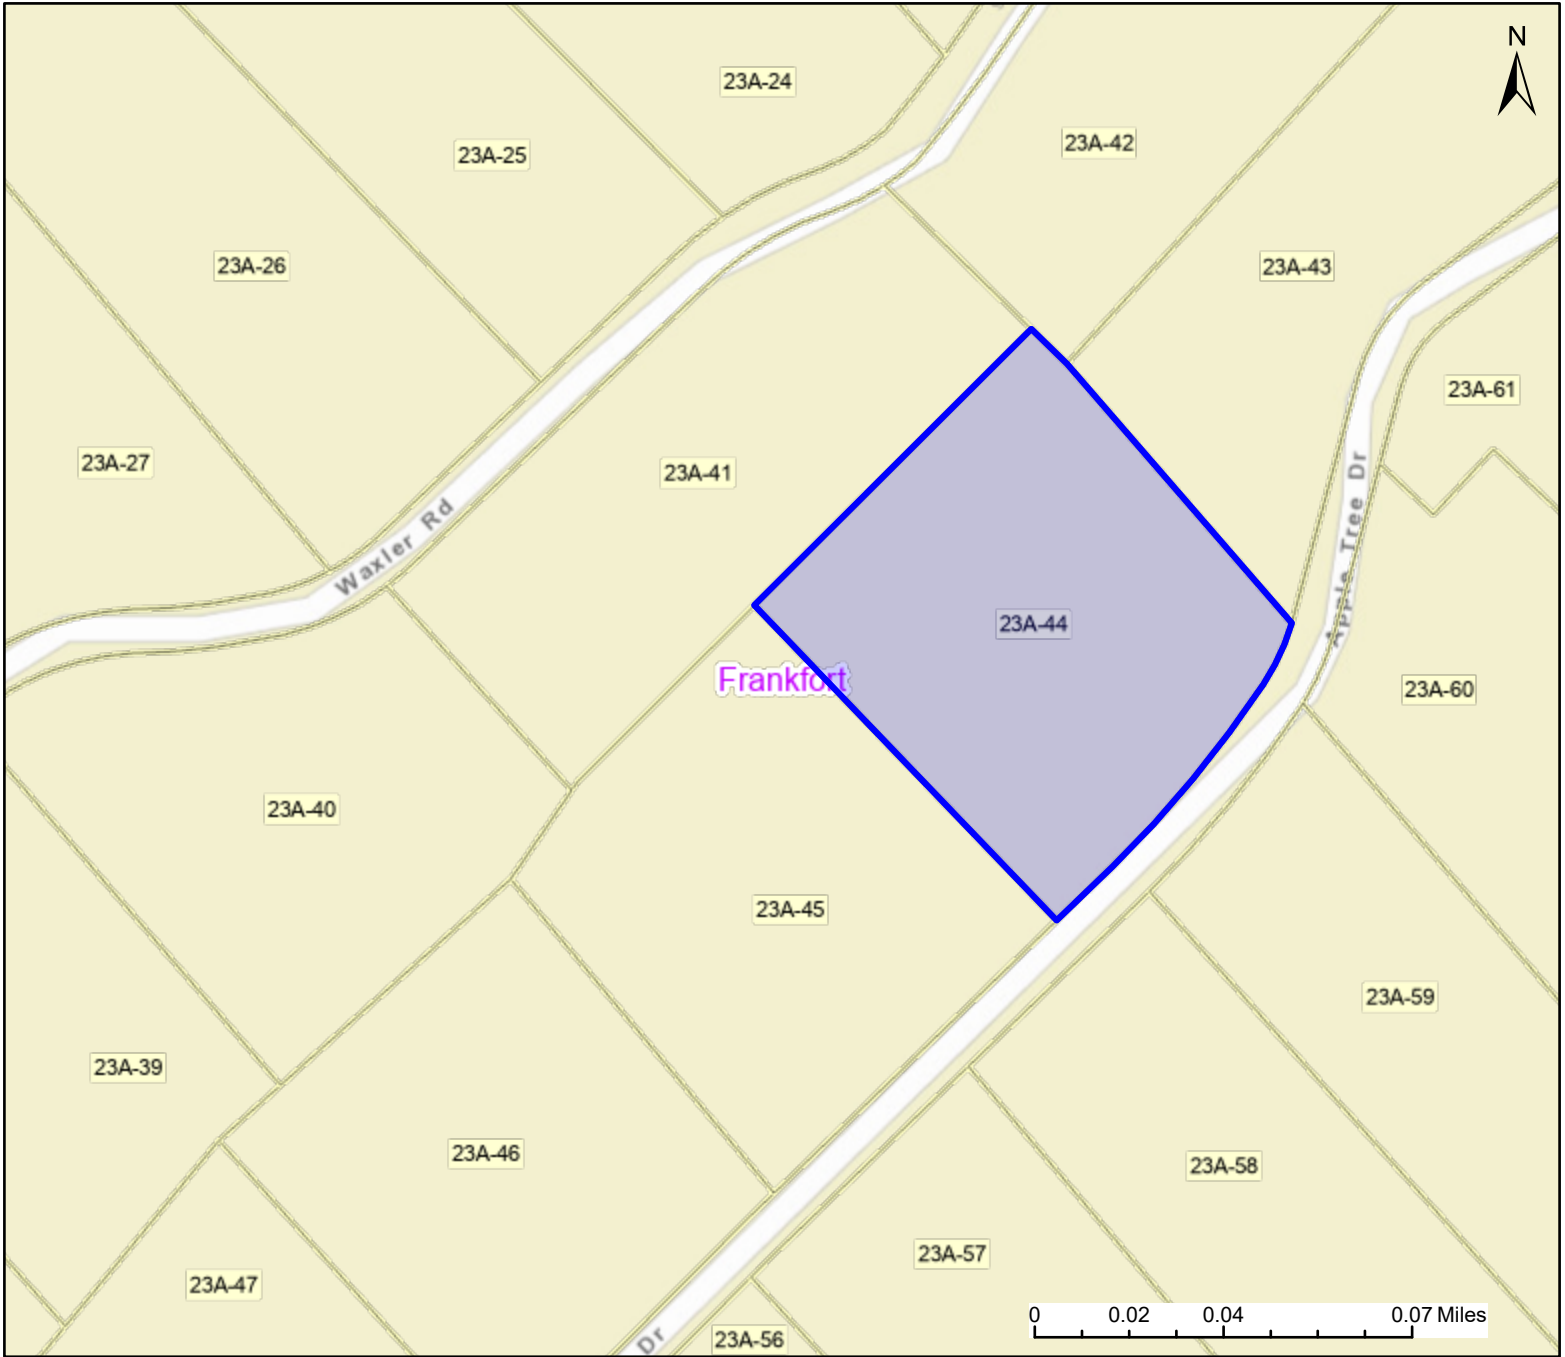

PARCEL ID: 29-04-023A-0044-0000

Legend

District

 Districts

Parcel

 WVParcels

User Notes:

Map created on May 13, 2024

Owner(s):

AHMUTY DOUGLAS E &/OR PAULA NEALIS
AHMUTY

Address:

APPLEWOOD DR

Class Type:

Residential

Legal Description:

LOT B3 THE PINNACLE S-DIV; 2.12 AC