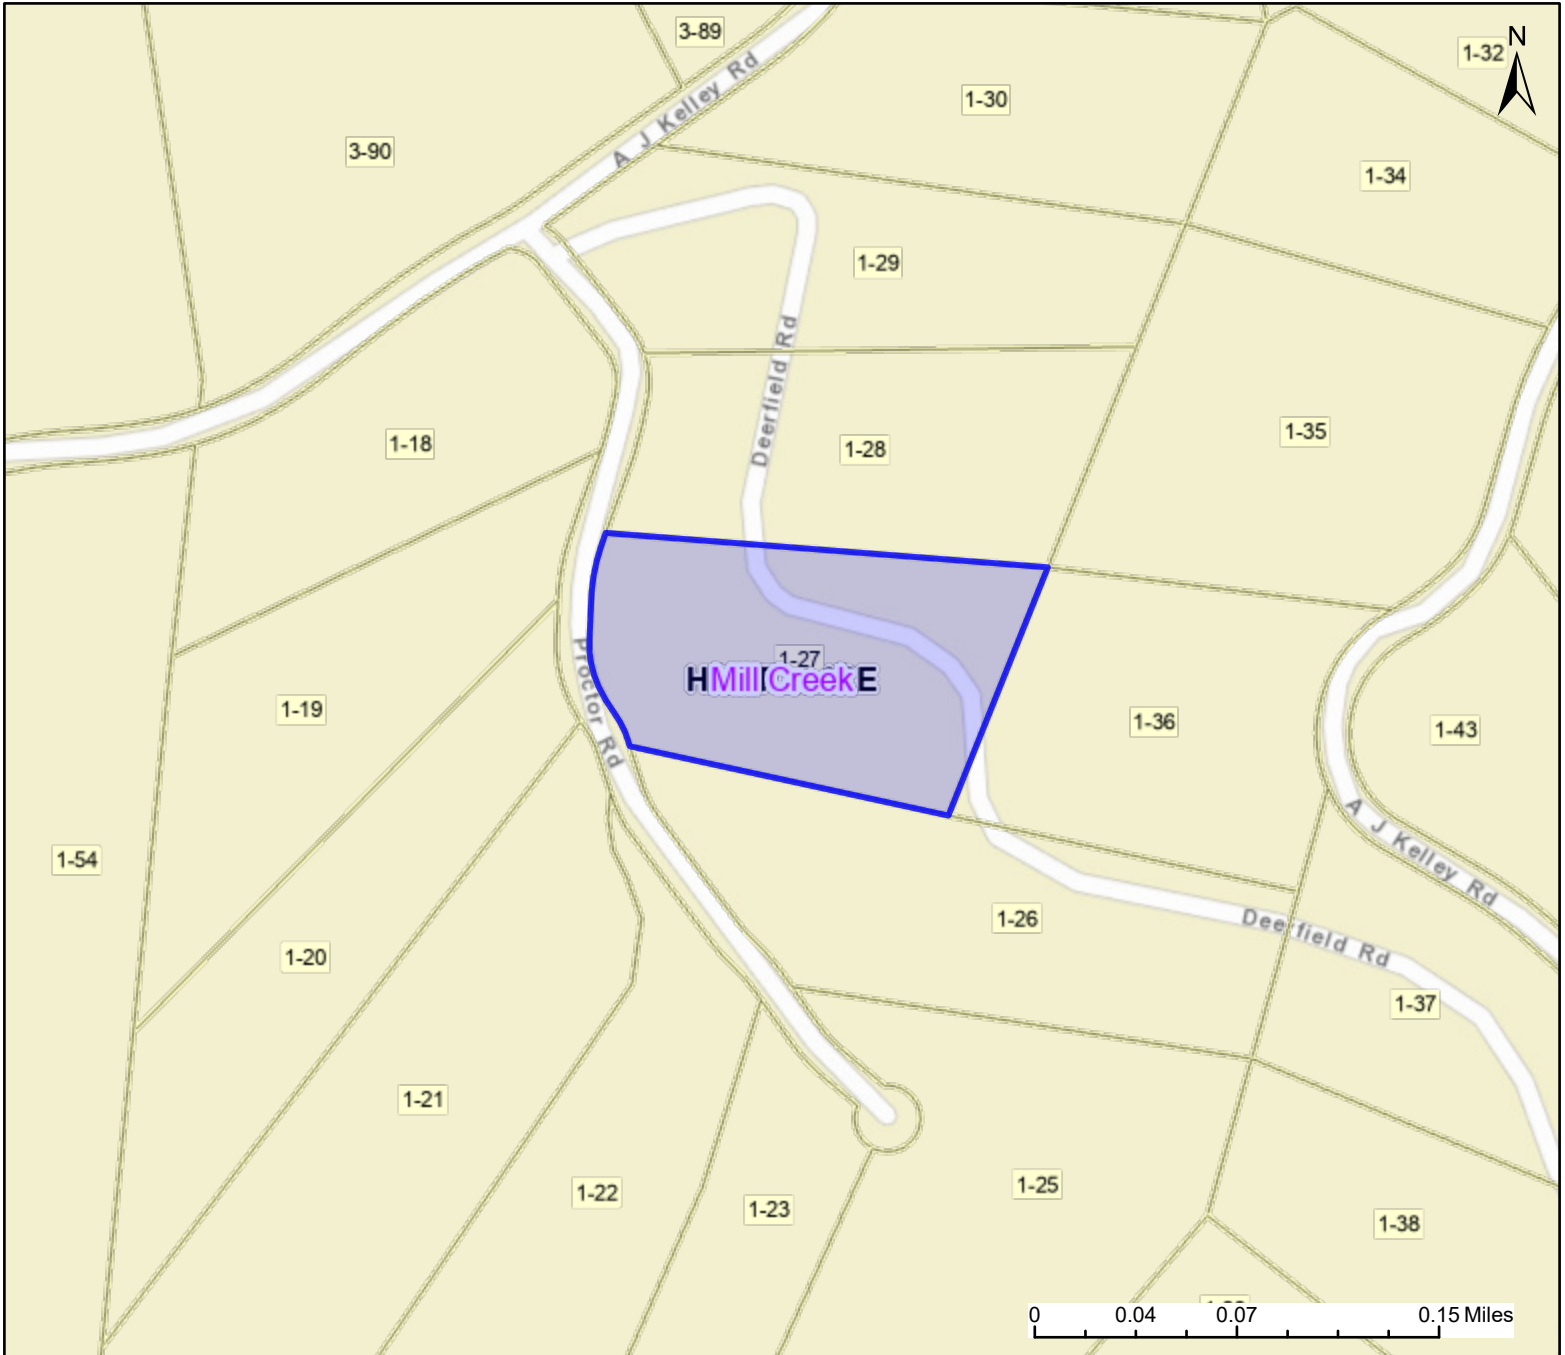

PARCEL ID: 14-06-0001-0027-0000

Legend

District

 Districts

Parcel

 WVParcels

User Notes:

Map created on April 30, 2024

Owner(s):

ARNDT MARK & CYNTHIA

Address:

PROCTOR RD

Class Type:

Residential

Legal Description:

DEERFIELD HIGHLANDS; PHASE 2 LOT 10
5.105 AC