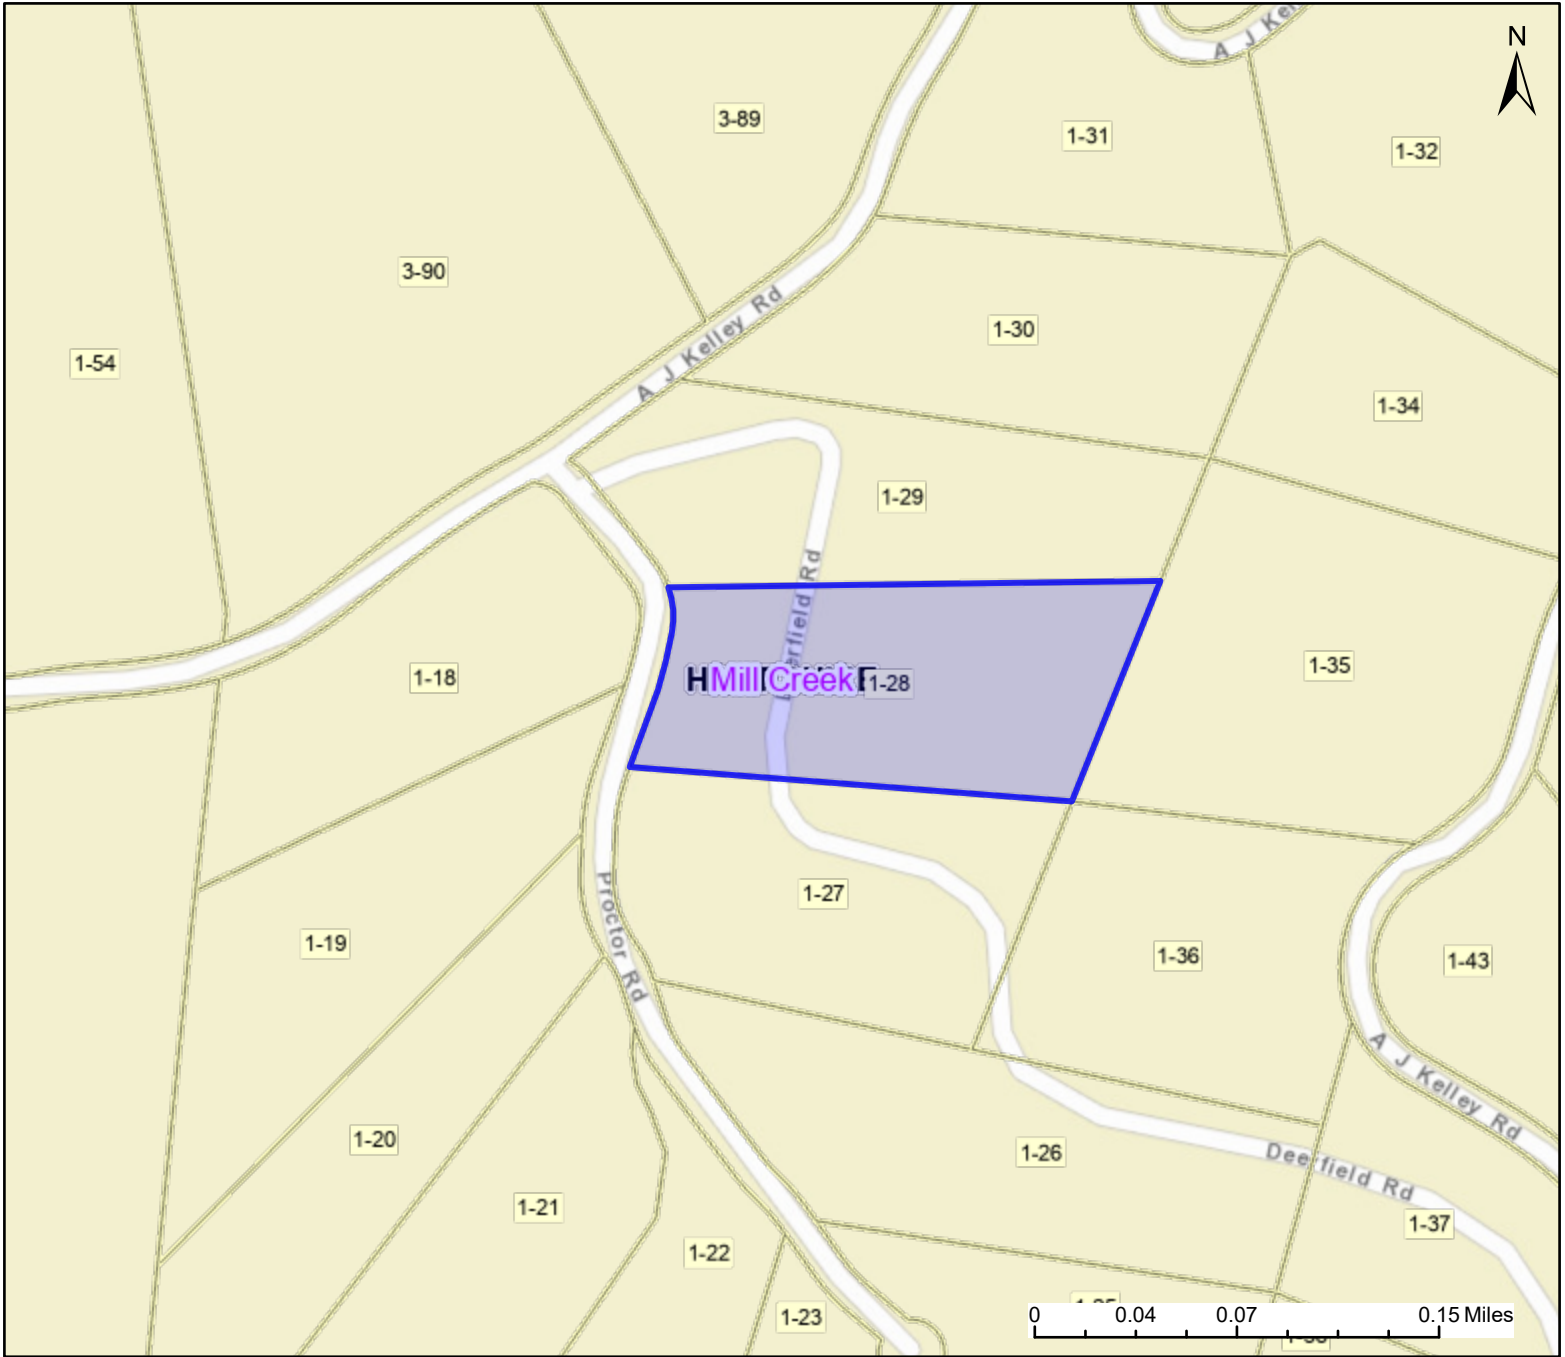

PARCEL ID: 14-06-0001-0028-0000

Legend

District

 Districts

Parcel

 WVParcels

User Notes:

Map created on April 30, 2024

Owner(s):

ARNDT MARK & CYNTHIA

Address:

PROCTOR RD

Class Type:

Residential

Legal Description:

DEERFIELD HIGHLANDS; PHASE 2 LOT 11
5.067 AC