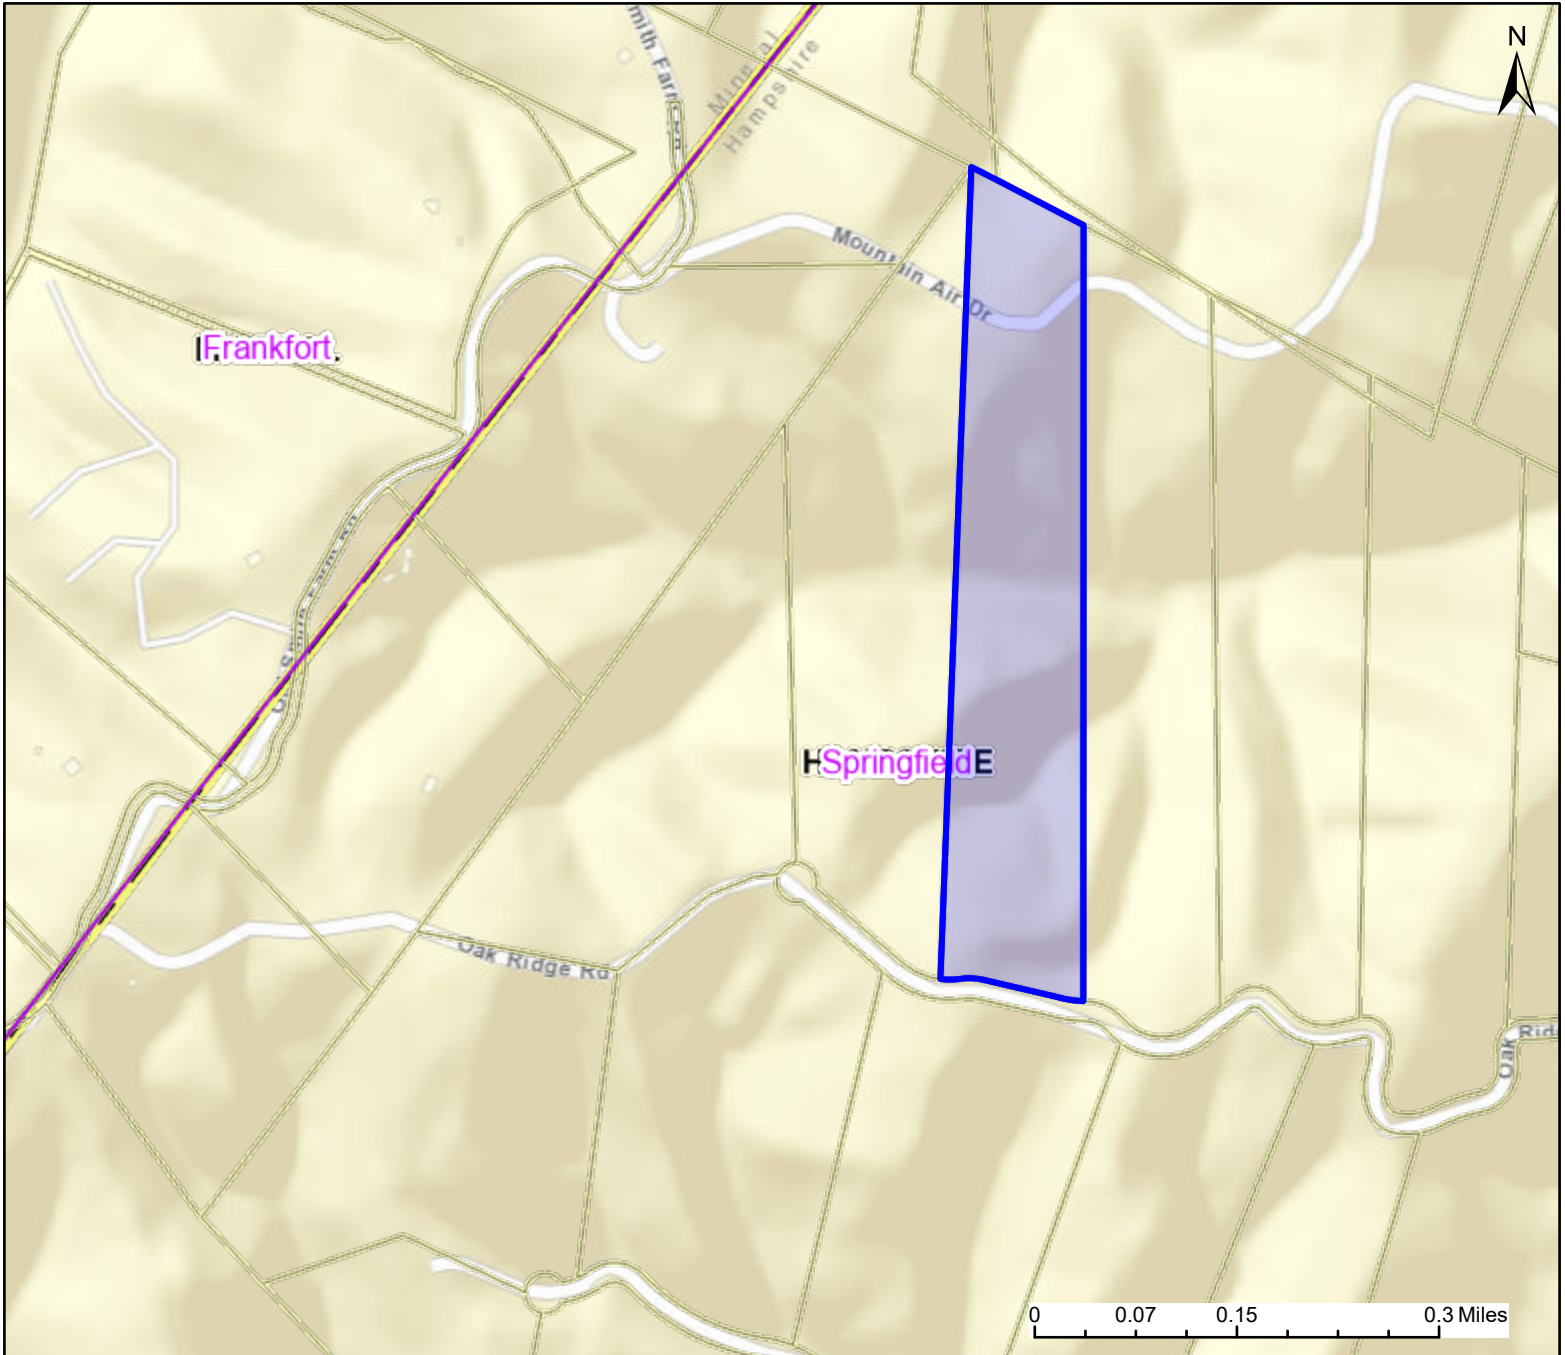

PARCEL ID: 14-10-0028-0048-0000

Legend

District

 Districts

Parcel

 WVParcels

User Notes:

Map created on April 29, 2024

Owner(s):

WESTALL CHERYL A REVOCABLE TRUST

Address:

OAK RIDGE RD

Class Type:

Residential

Legal Description:

21.23 AC LOT #34; MOUNTAIN AIR SD