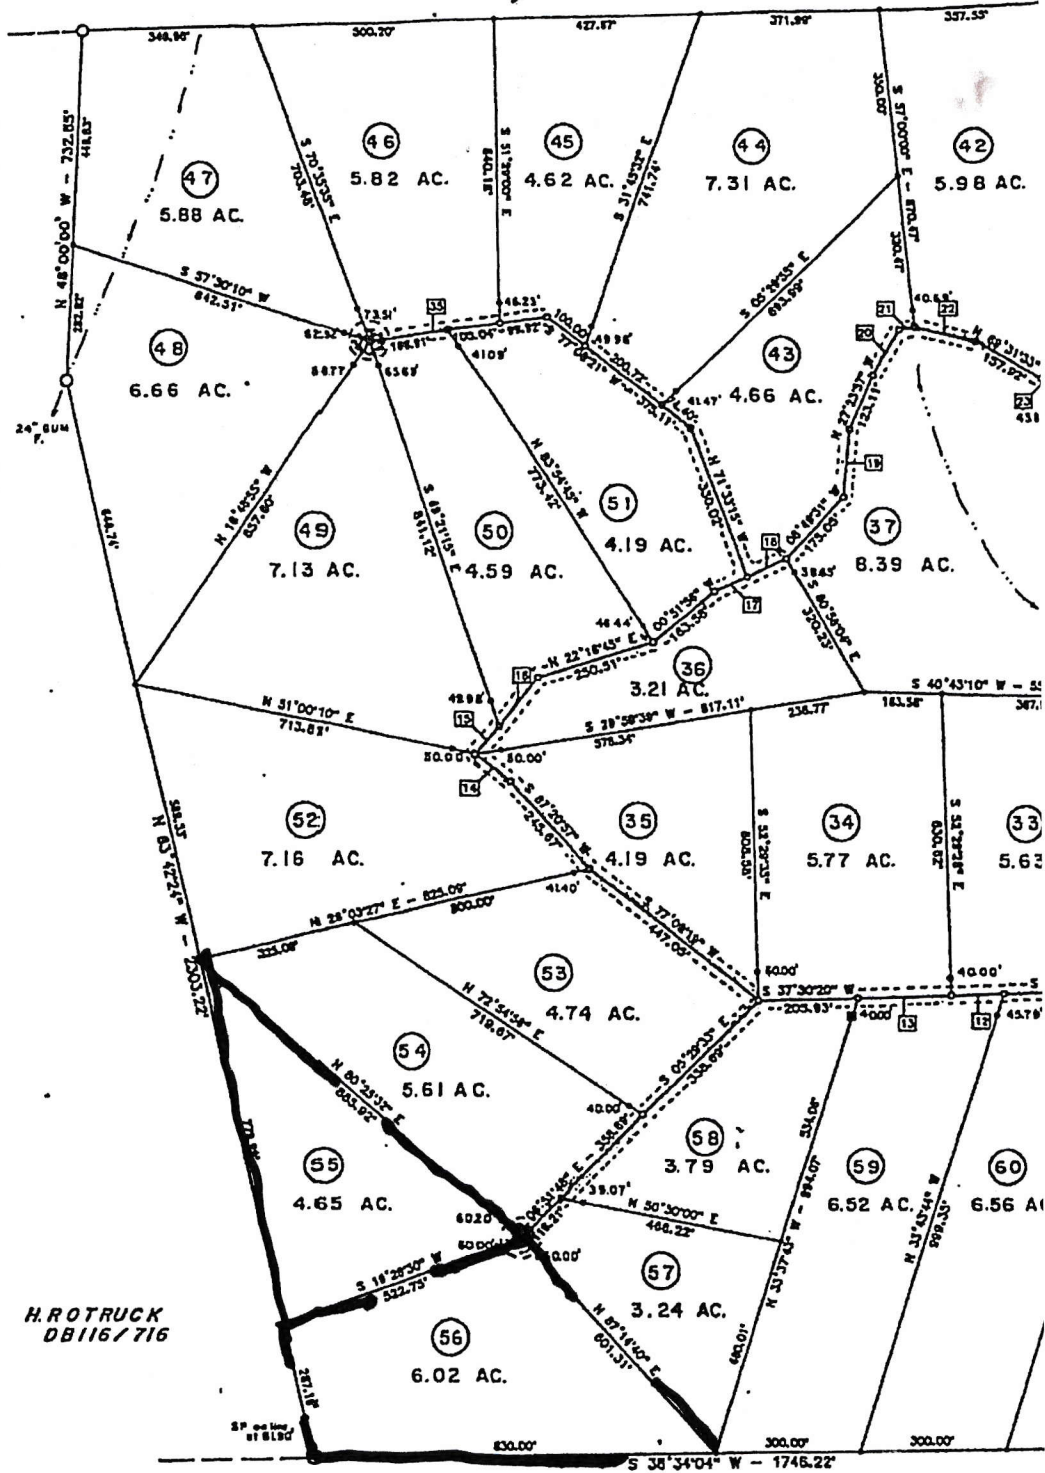

07°40'W
 GRANT CO. MERI.
 PETERSBURG, WV
 APRIL, 1986

H. ROTRUCK
 DB116/716

NANCY HANKS FARM

A WEST VIRGINIA HISTORICAL HETHEAT
 NEW CREEK DISTRICT-MINERAL COUNTY- GRANT DISTRICT-GRANT COUNTY

394.00 TOTAL ACRES TAX MAPS NC 33/4 150/2

W. W. LAWRENCE, JR., ETALS., TO PATTEN CORP. MID-ATLANTIC
 JULY 24, 1986 DEED BOOK 244/388 MINERAL COUNTY, WV