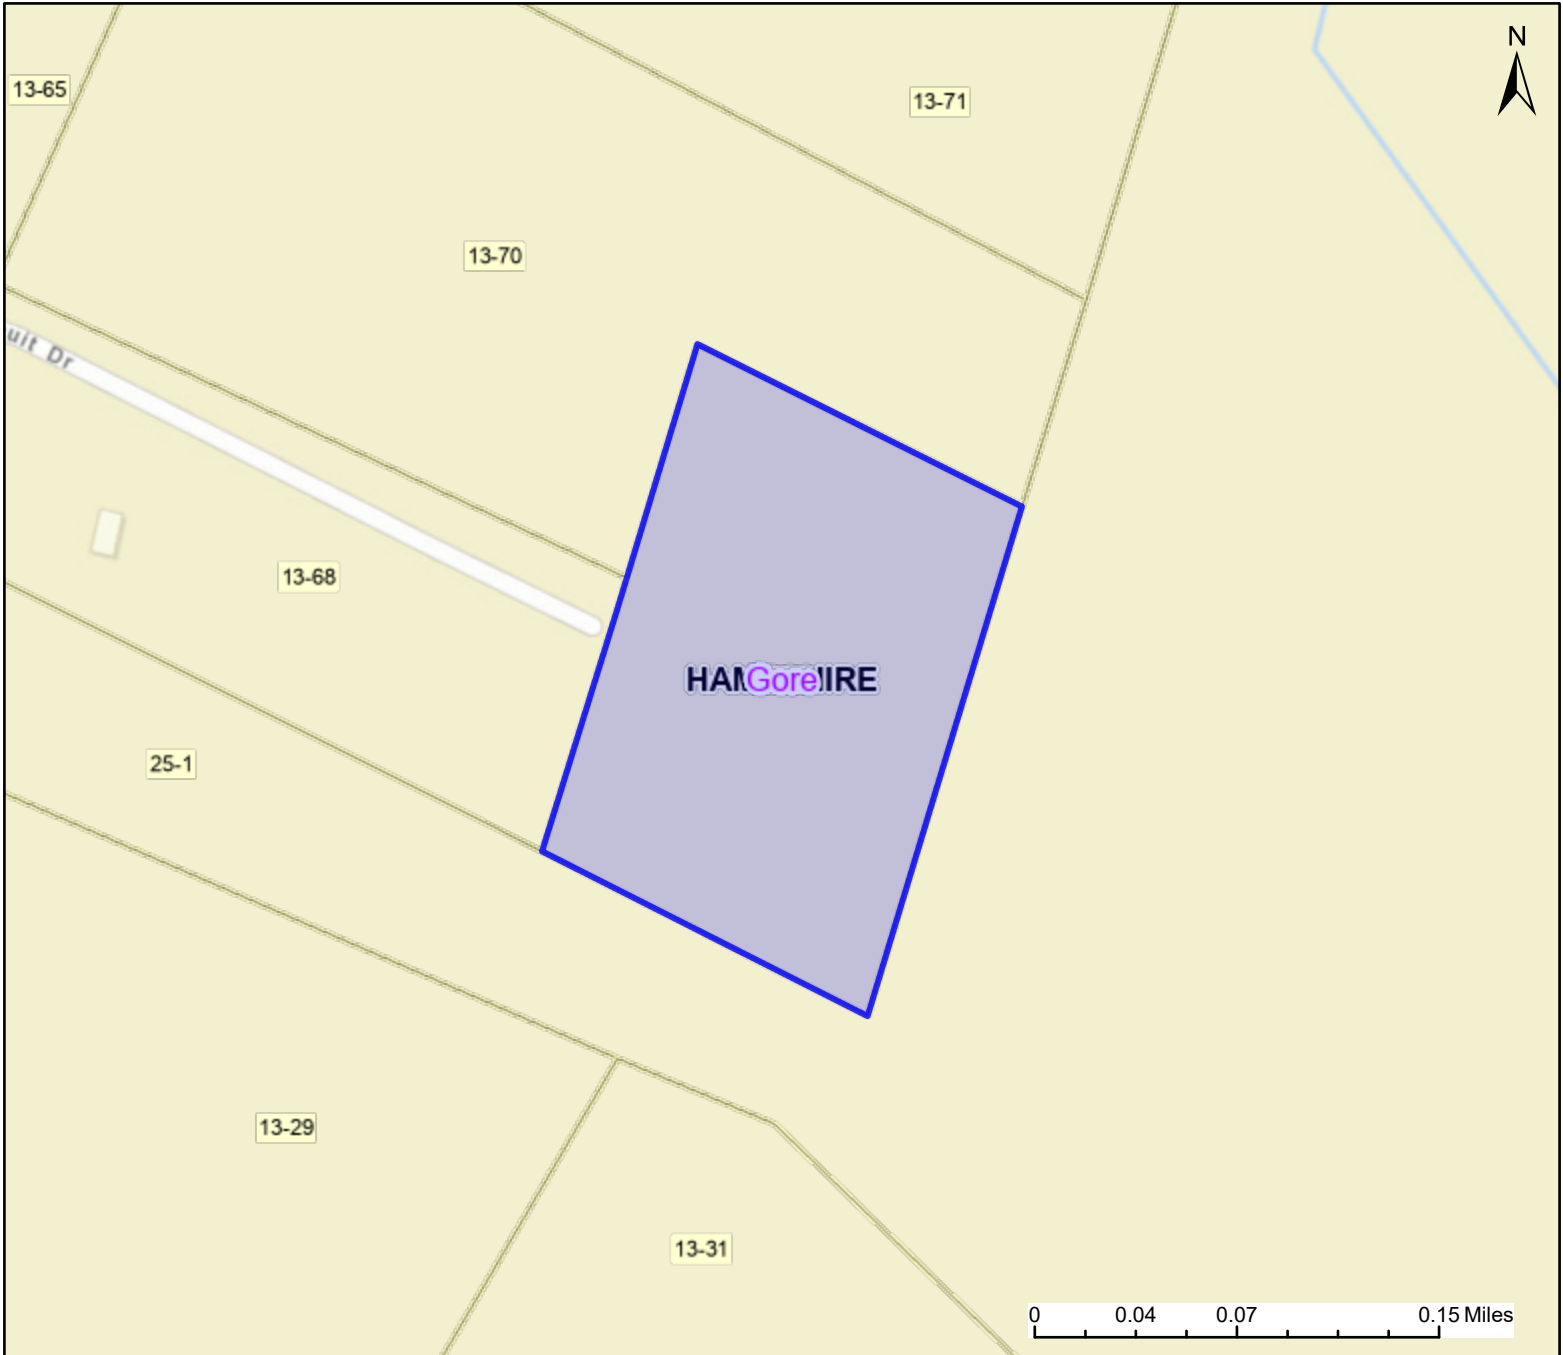

PARCEL ID: 14-05-0013-0069-0000

Legend

District

 Districts

Parcel

 WVParcels

User Notes:

Map created on July 10, 2024

Owner(s):

ALLISON CHRISTOPHER JAY & JANNET V

Address:

SEA BISCUIT DR

Class Type:

Residential

Legal Description:

10.00 AC LOT 7; MEDALLION ESTATES