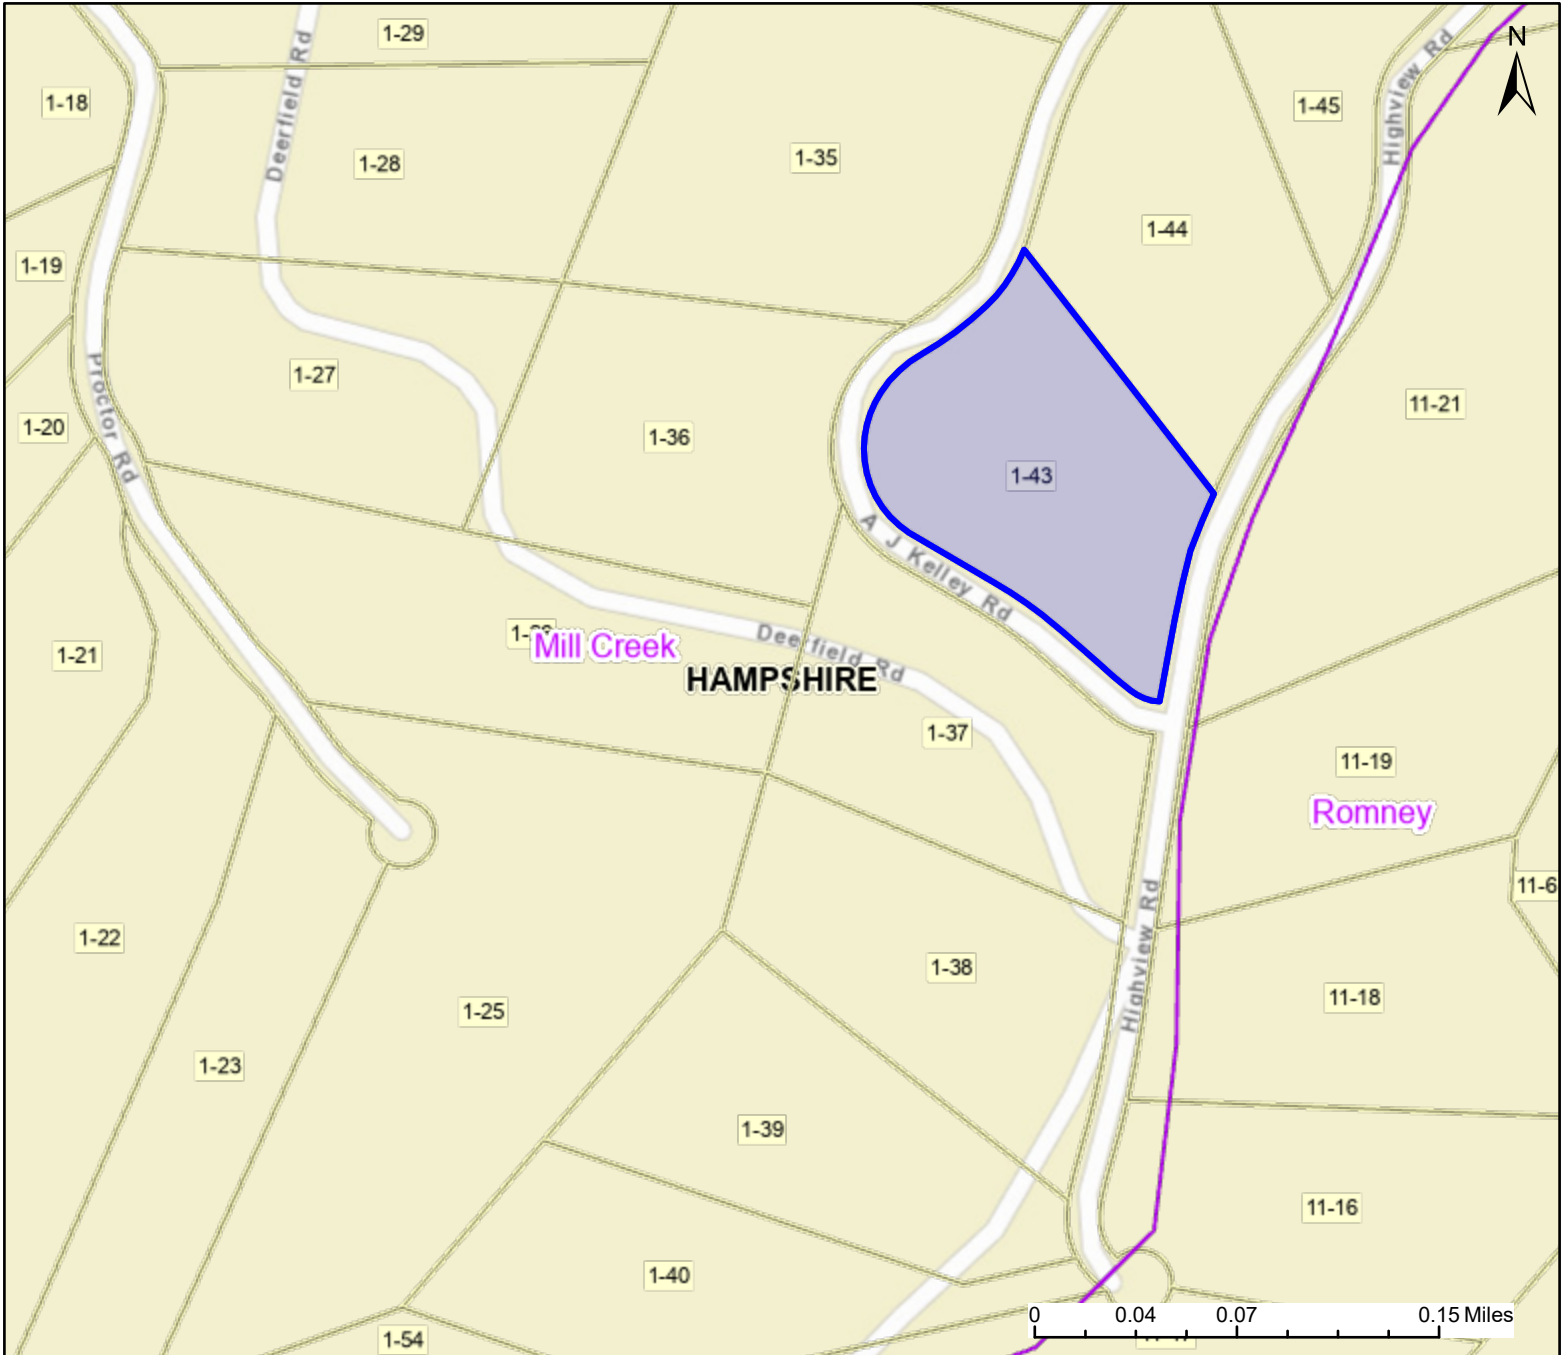

PARCEL ID: 14-06-0001-0043-0000

Legend

User Notes:

Map created on June 17, 2024

Owner(s):

ARNDT MARK P & CYNTHIA B

Address:

HIGH VIEW RD

Class Type:

Residential

Legal Description:

DEERFIELD HIGHLANDS; PHASE 1 LOT 35
5.216 AC