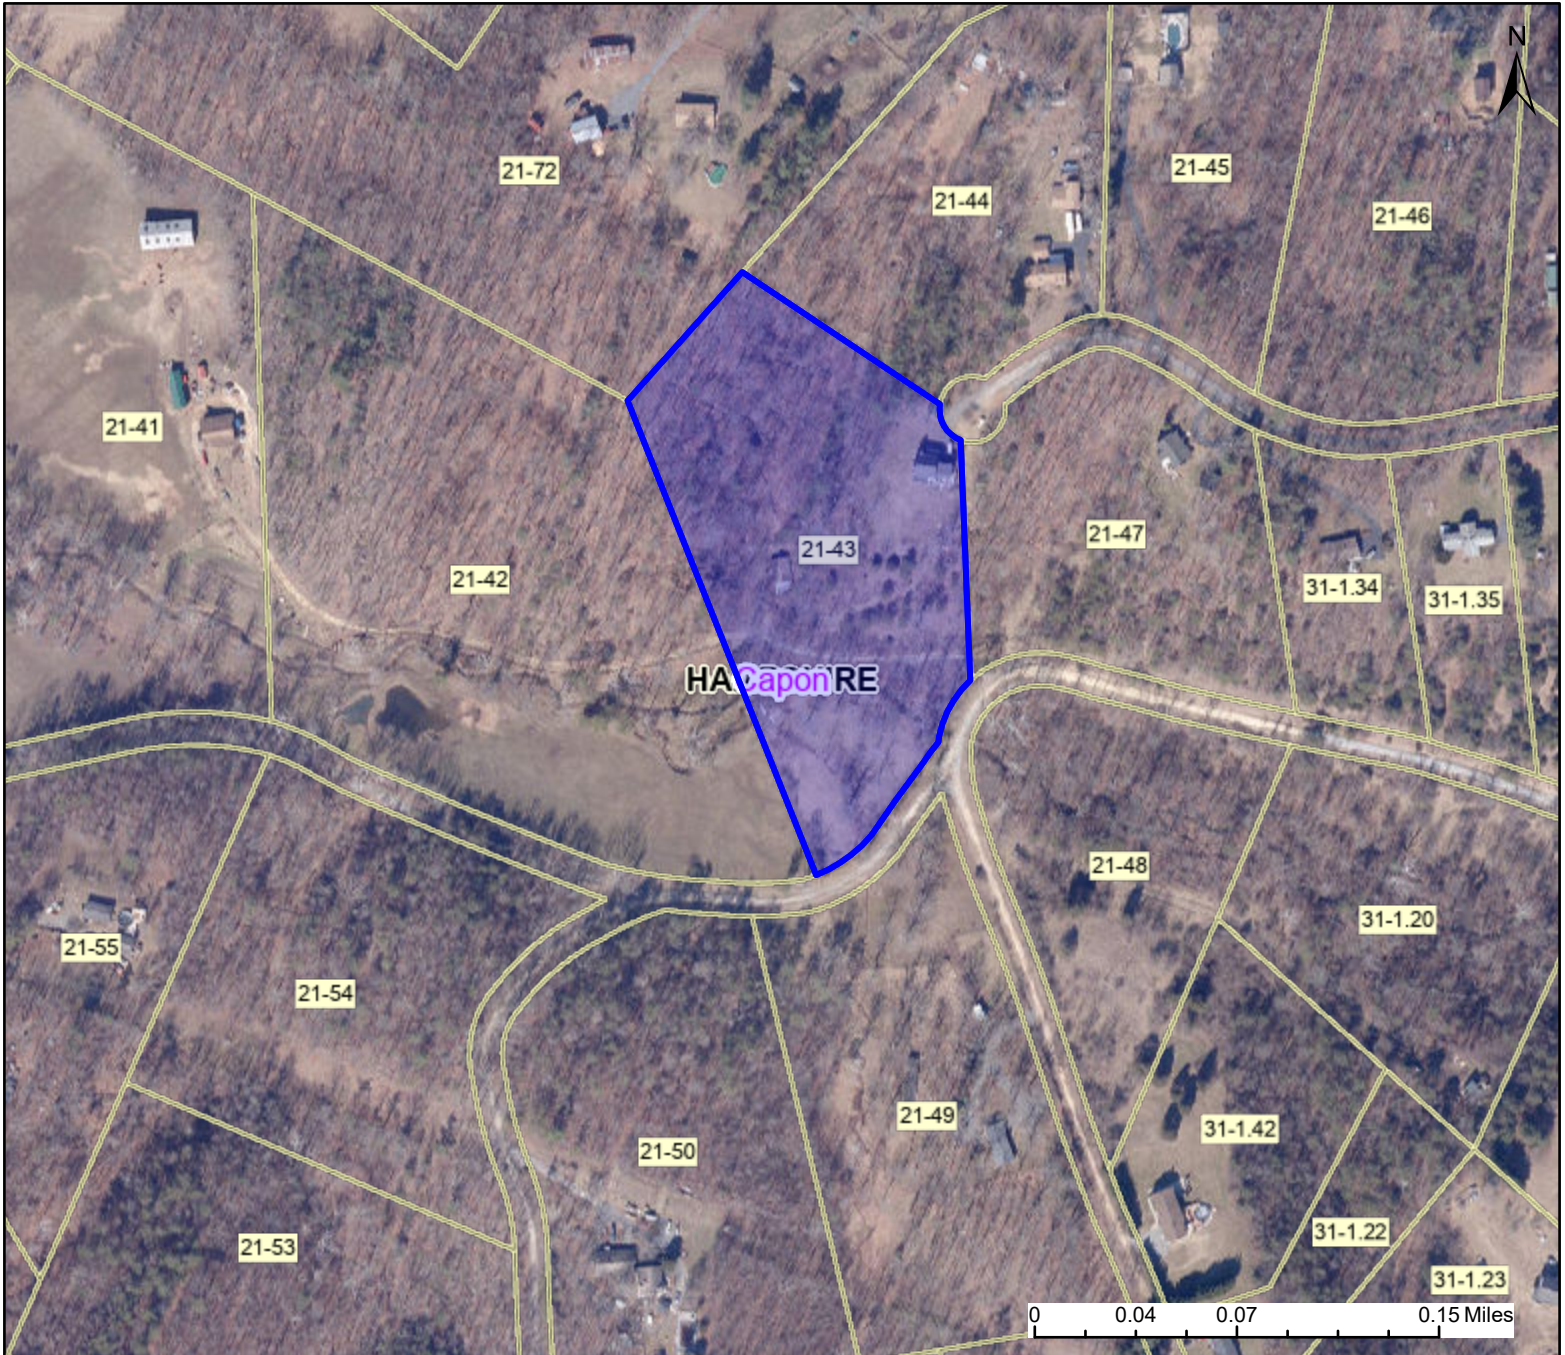

# PARCEL ID: 14-02-0021-0043-0000

## Legend

### District

 Districts

### Legal Description:

6.68 AC GREEN MEADOWS EST SD; LOT 43