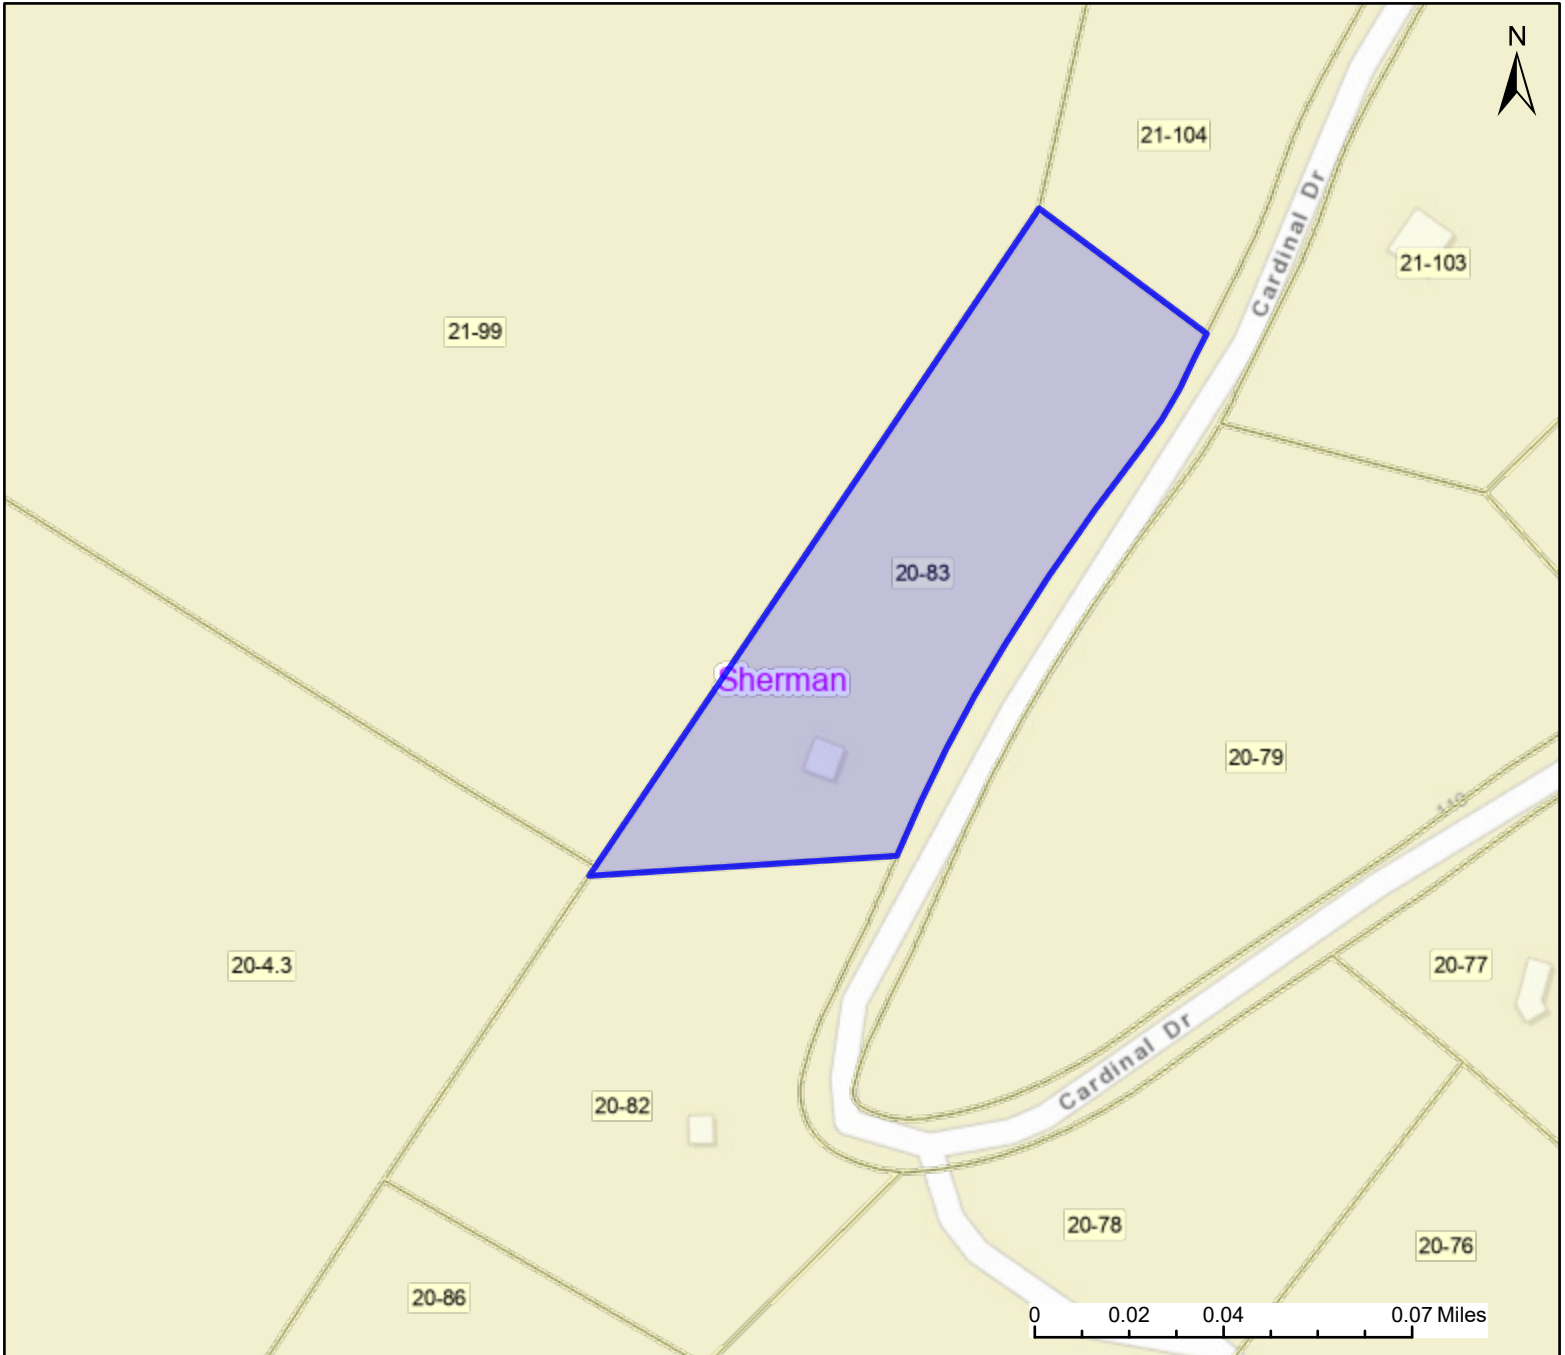

PARCEL ID: 14-09-0020-0083-0000

Legend

District

 Districts

Parcel

 WVParcels

User Notes:

Map created on August 5, 2024

Owner(s):

HATCH GARRETT L & RACHAEL ANN

Address:

323 CARDINAL DR

Class Type:

Residential

Legal Description:

2.29AC LOT 30; PEACEFUL VALLEY ESTATES