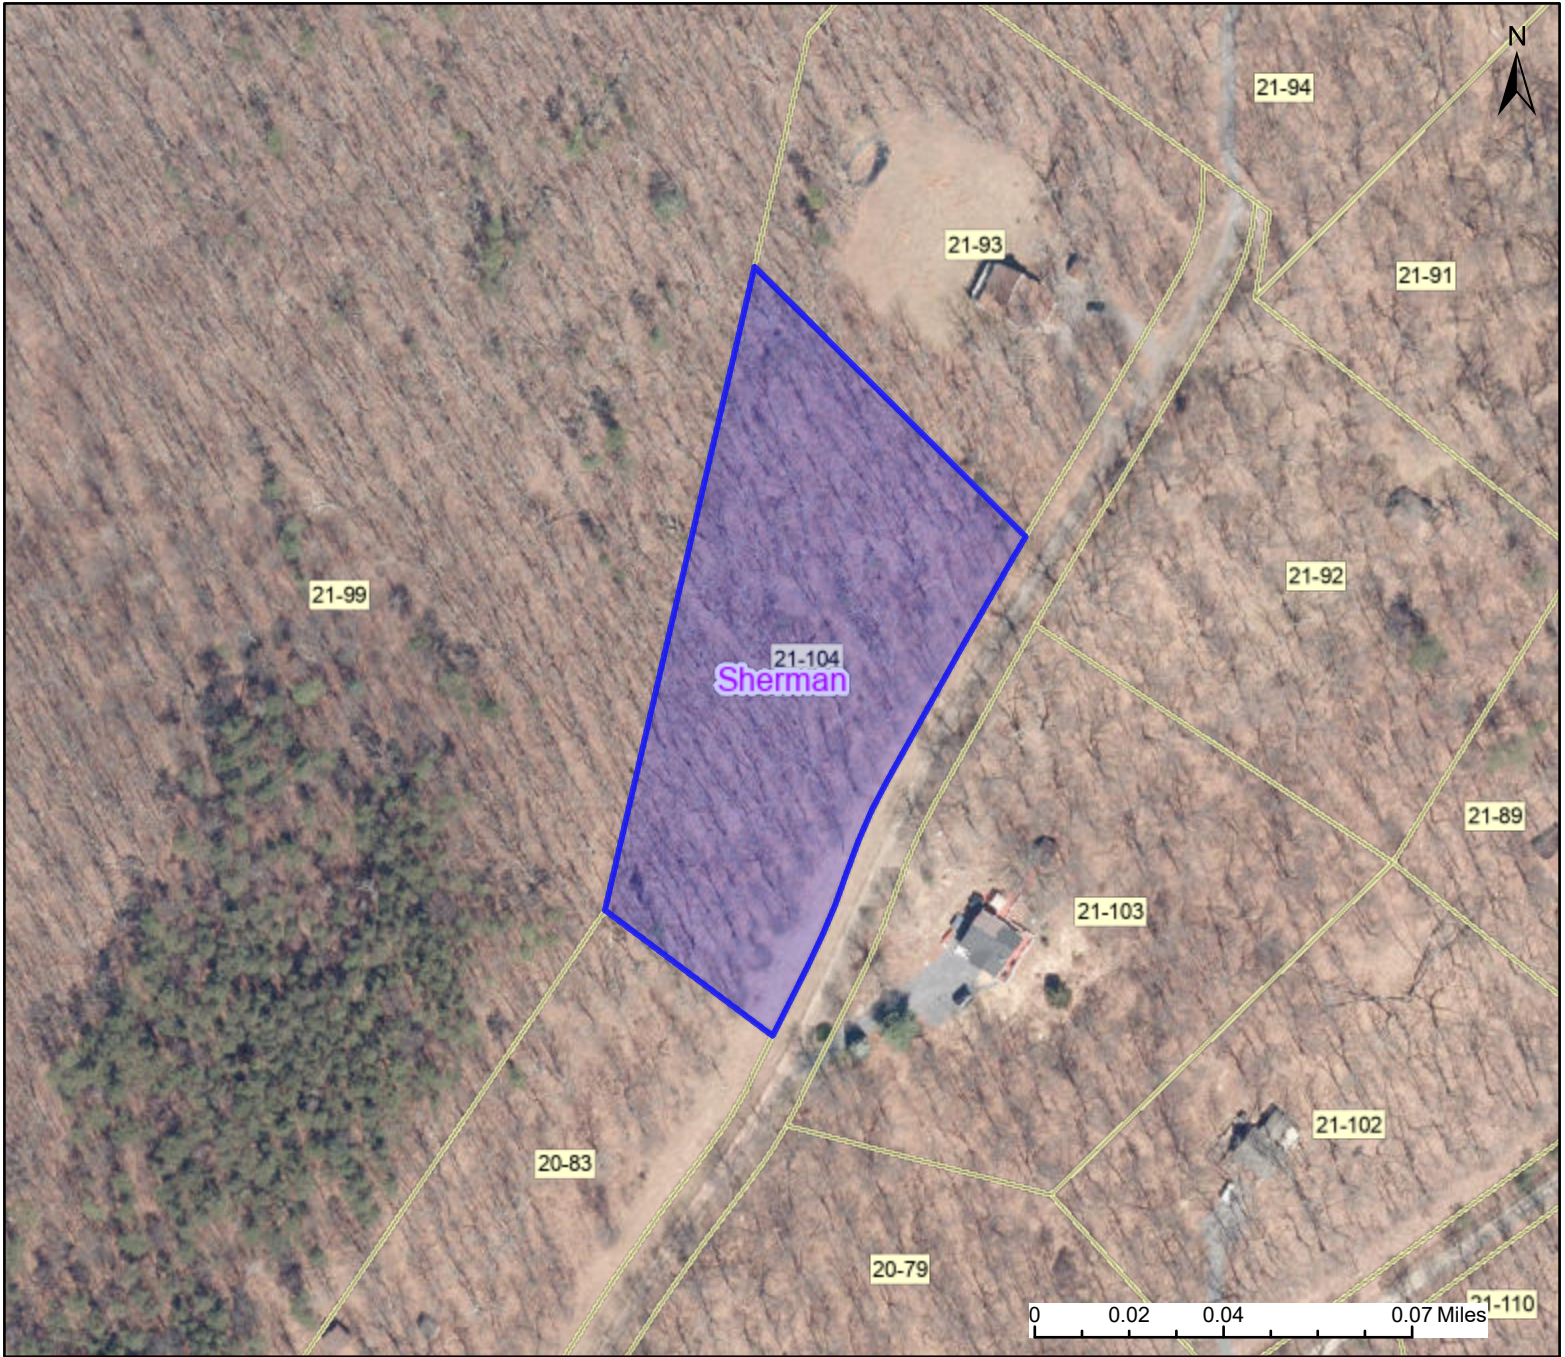

PARCEL ID: 14-09-0021-0104-0000

Legend

District

 Districts

Parcel

 WVParcels

User Notes:

Map created on August 5, 2024

Owner(s):

HATCH GARRETT L & RACHAEL ANN

Address:

CARDINAL DR

Class Type:

Residential

Legal Description:

2.34 AC LOT 31; PEACEFUL VALLEY ESTATES