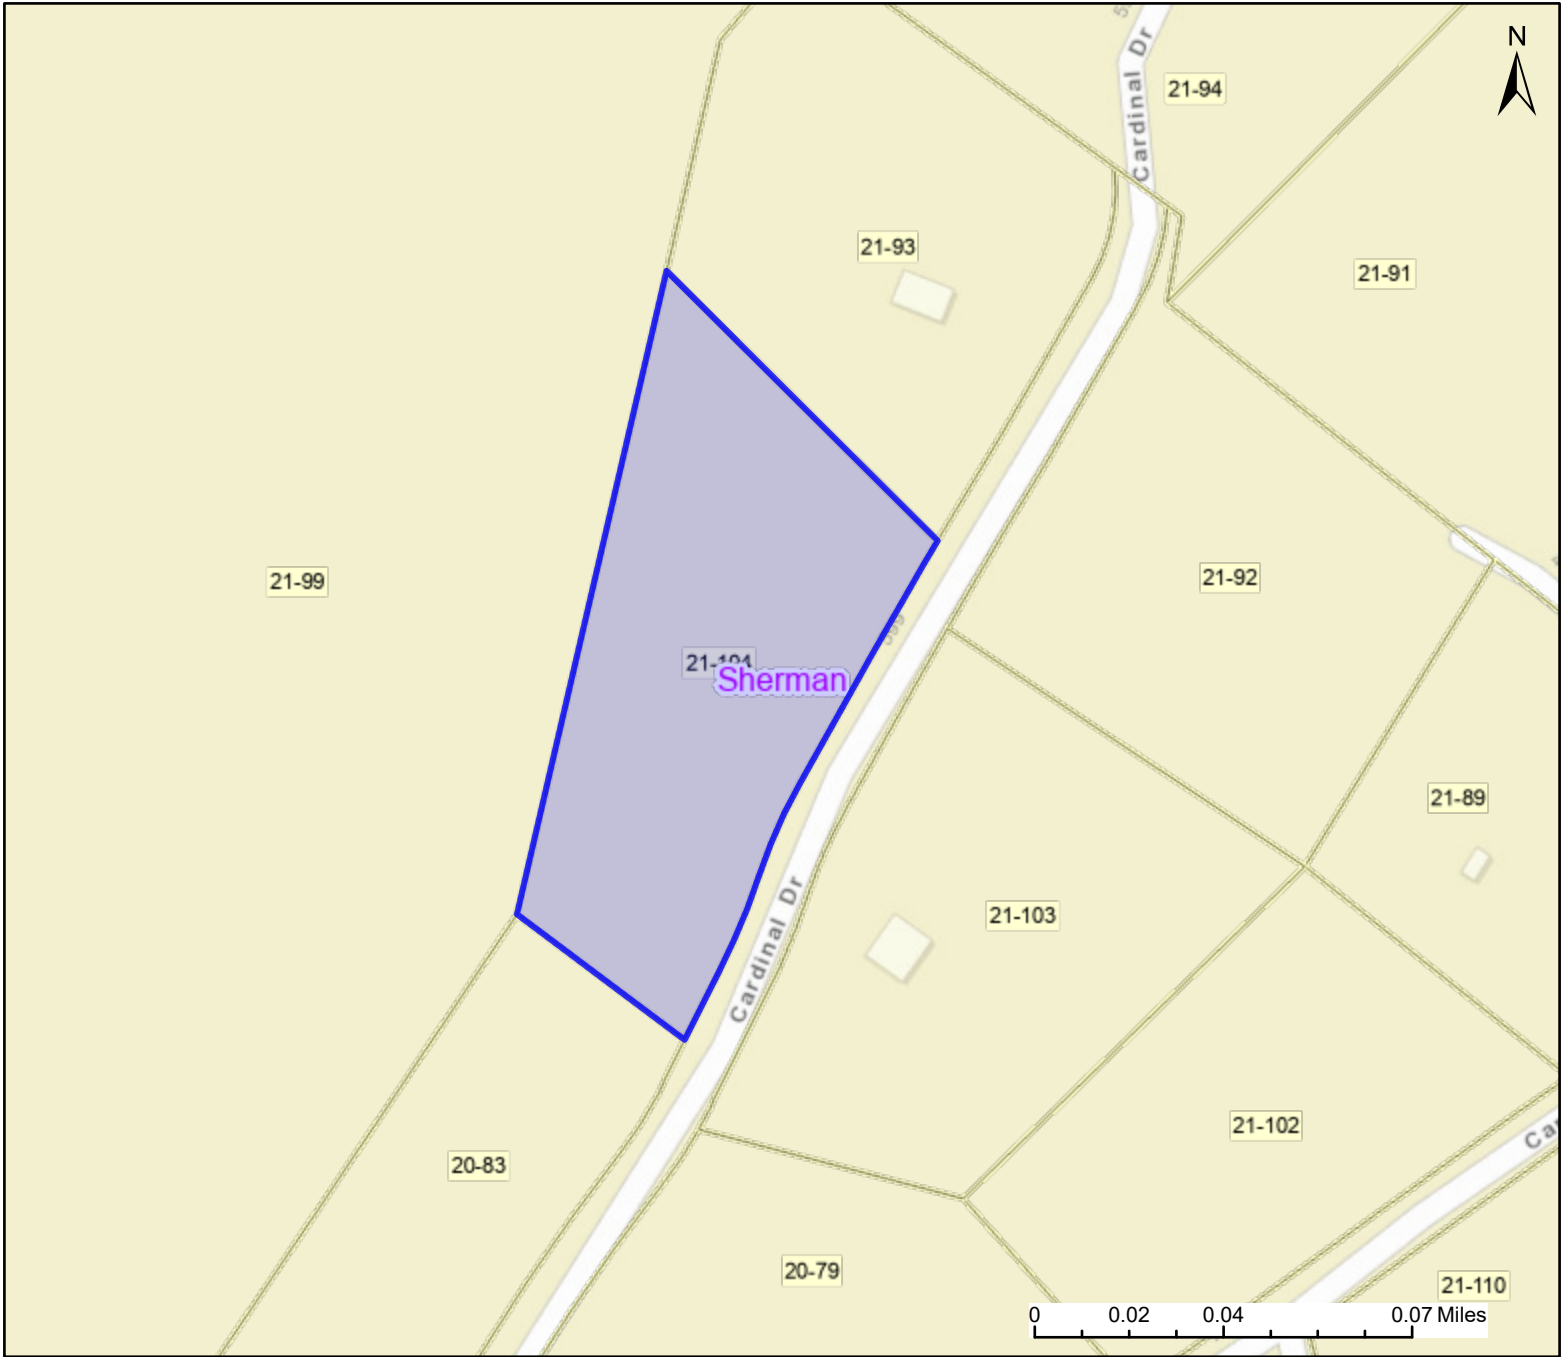

PARCEL ID: 14-09-0021-0104-0000

Legend

District

 Districts

Parcel

 WVParcels

User Notes:

Map created on August 5, 2024

Owner(s):

HATCH GARRETT L & RACHAEL ANN

Address:

CARDINAL DR

Class Type:

Residential

Legal Description:

2.34 AC LOT 31; PEACEFUL VALLEY ESTATES