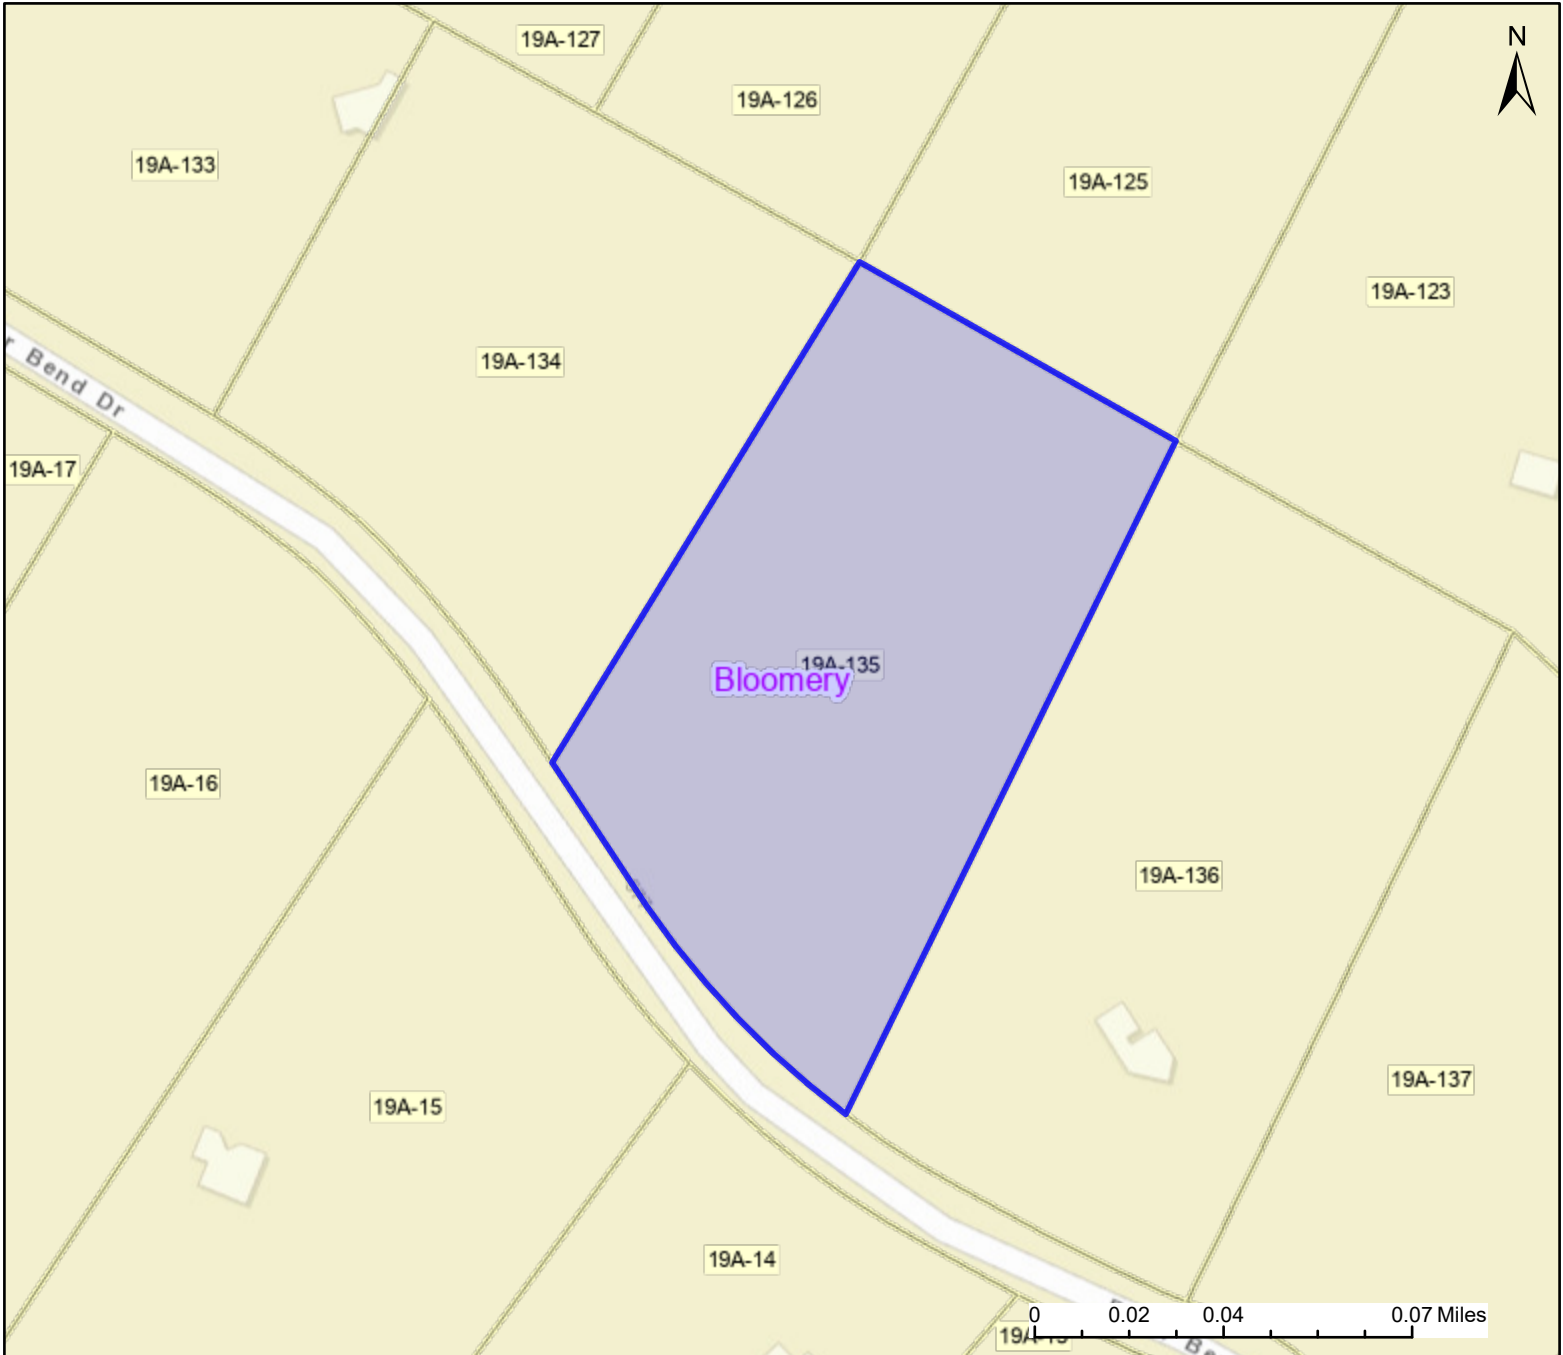

# PARCEL ID: 14-01-019A-0135-0000

### District

 Districts

## User Notes:

Map created on August 30, 2024

### Legal Description:

3.489AC LOT 135 PHASE 2; THE CROSSING @ GREAT CACAPON