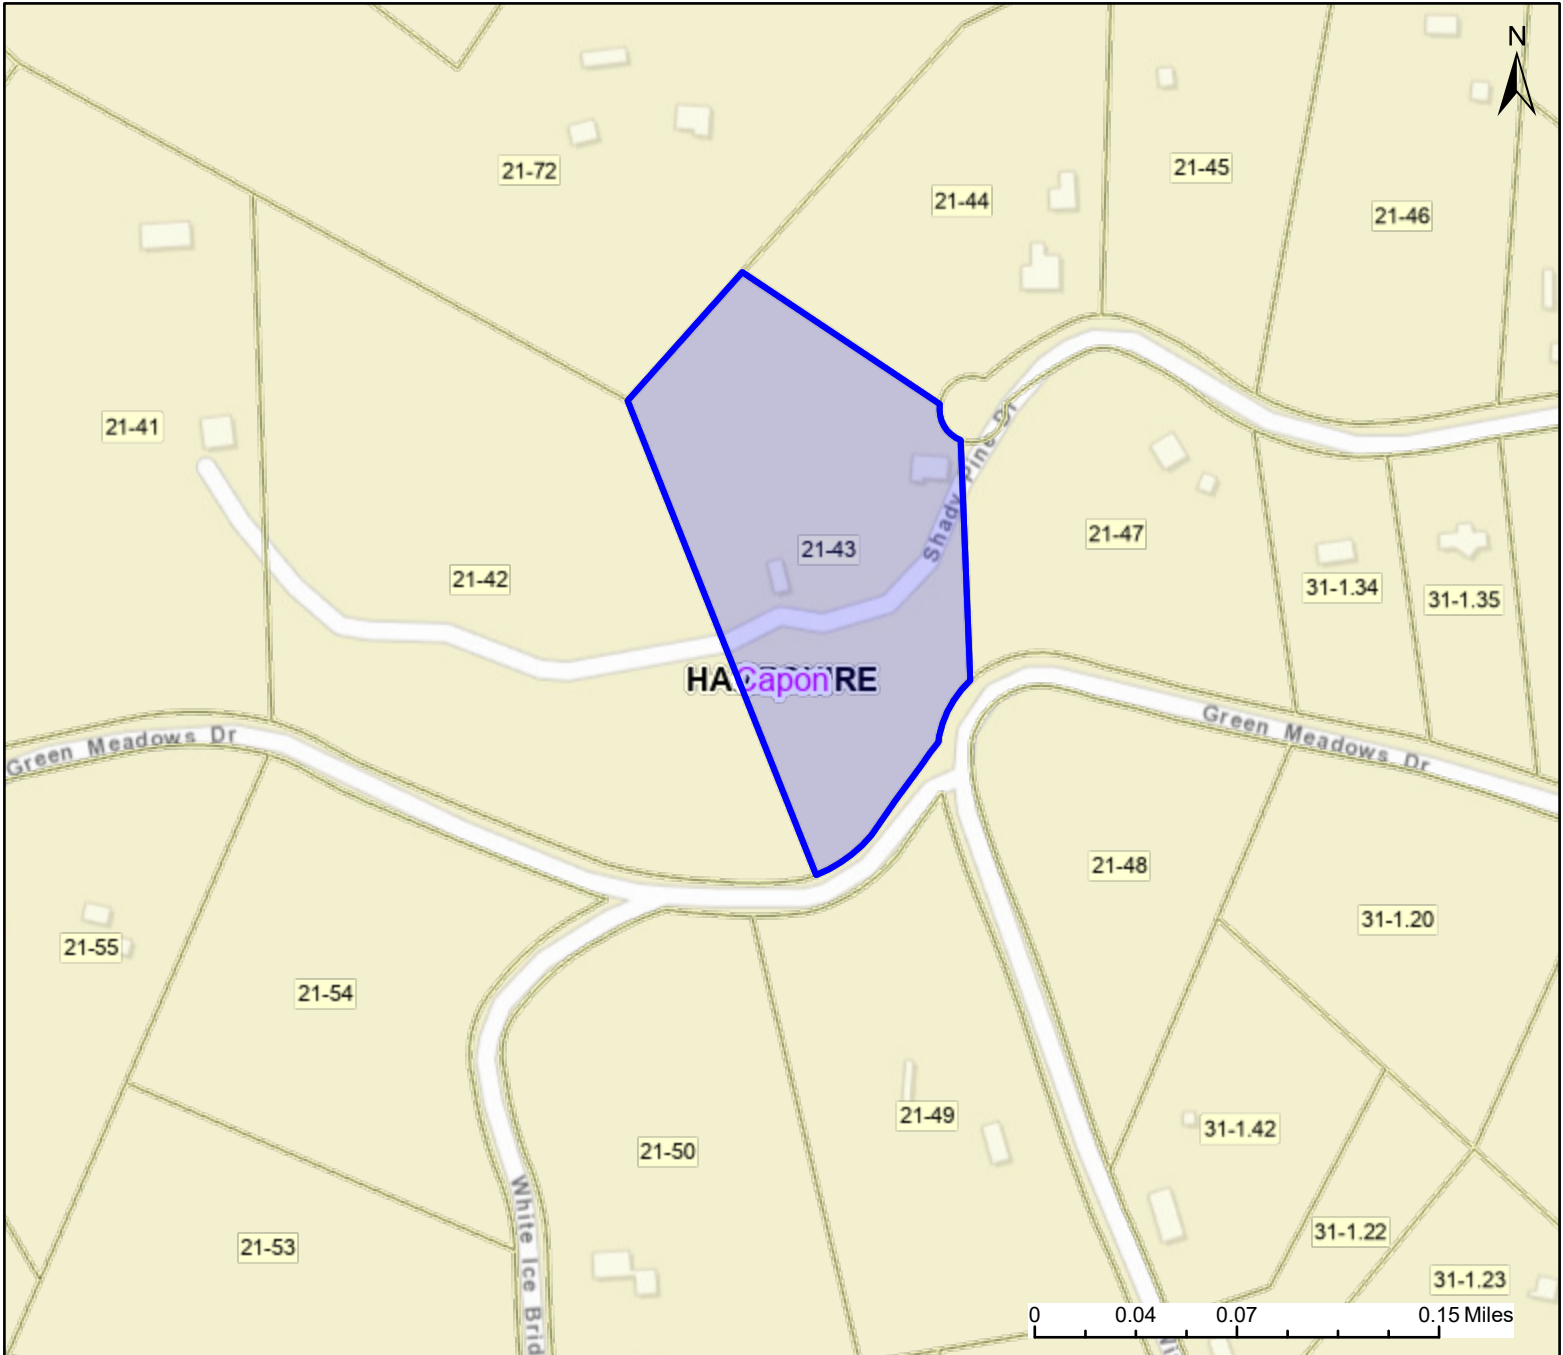

PARCEL ID: 14-02-0021-0043-0000

Legend

District

 Districts

Parcel

 WVParcels

User Notes:

Map created on August 5, 2024

Owner(s):

MUGNANO JEREMEY & GWINNELLA

Address:

495 SHADY PINE DR

Class Type:

Residential

Legal Description:

6.68 AC GREEN MEADOWS EST SD; LOT 43