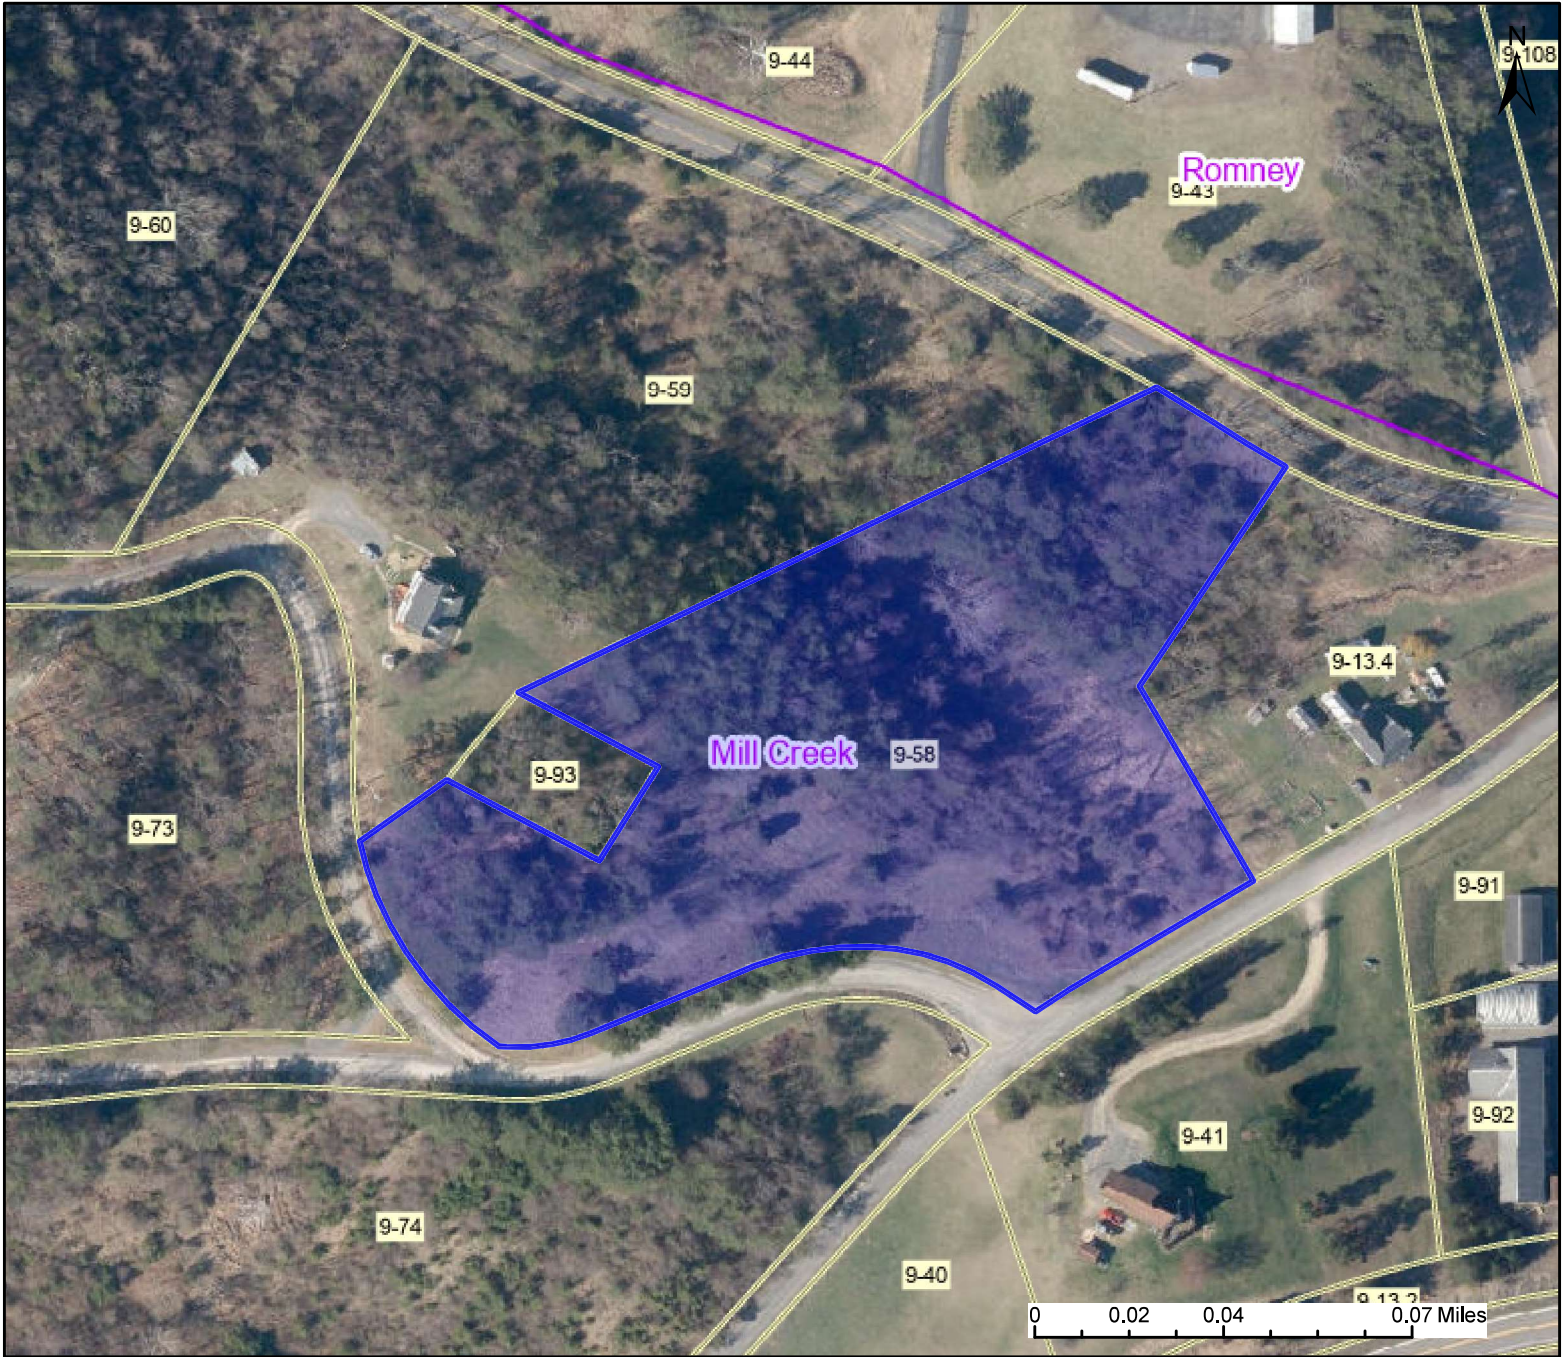

PARCEL ID: 14-06-0009-0058-0000

Legend

District

 Districts

Parcel

 WVParcels

User Notes:

Map created on June 6, 2024

Owner(s):

KENNEL LYNN L & BETTY J

Address:

SUGAR RUN LN

Class Type:

Residential

Legal Description:

SUGAR RUN SD; PHASE II LOT 18 5.023 ACRES