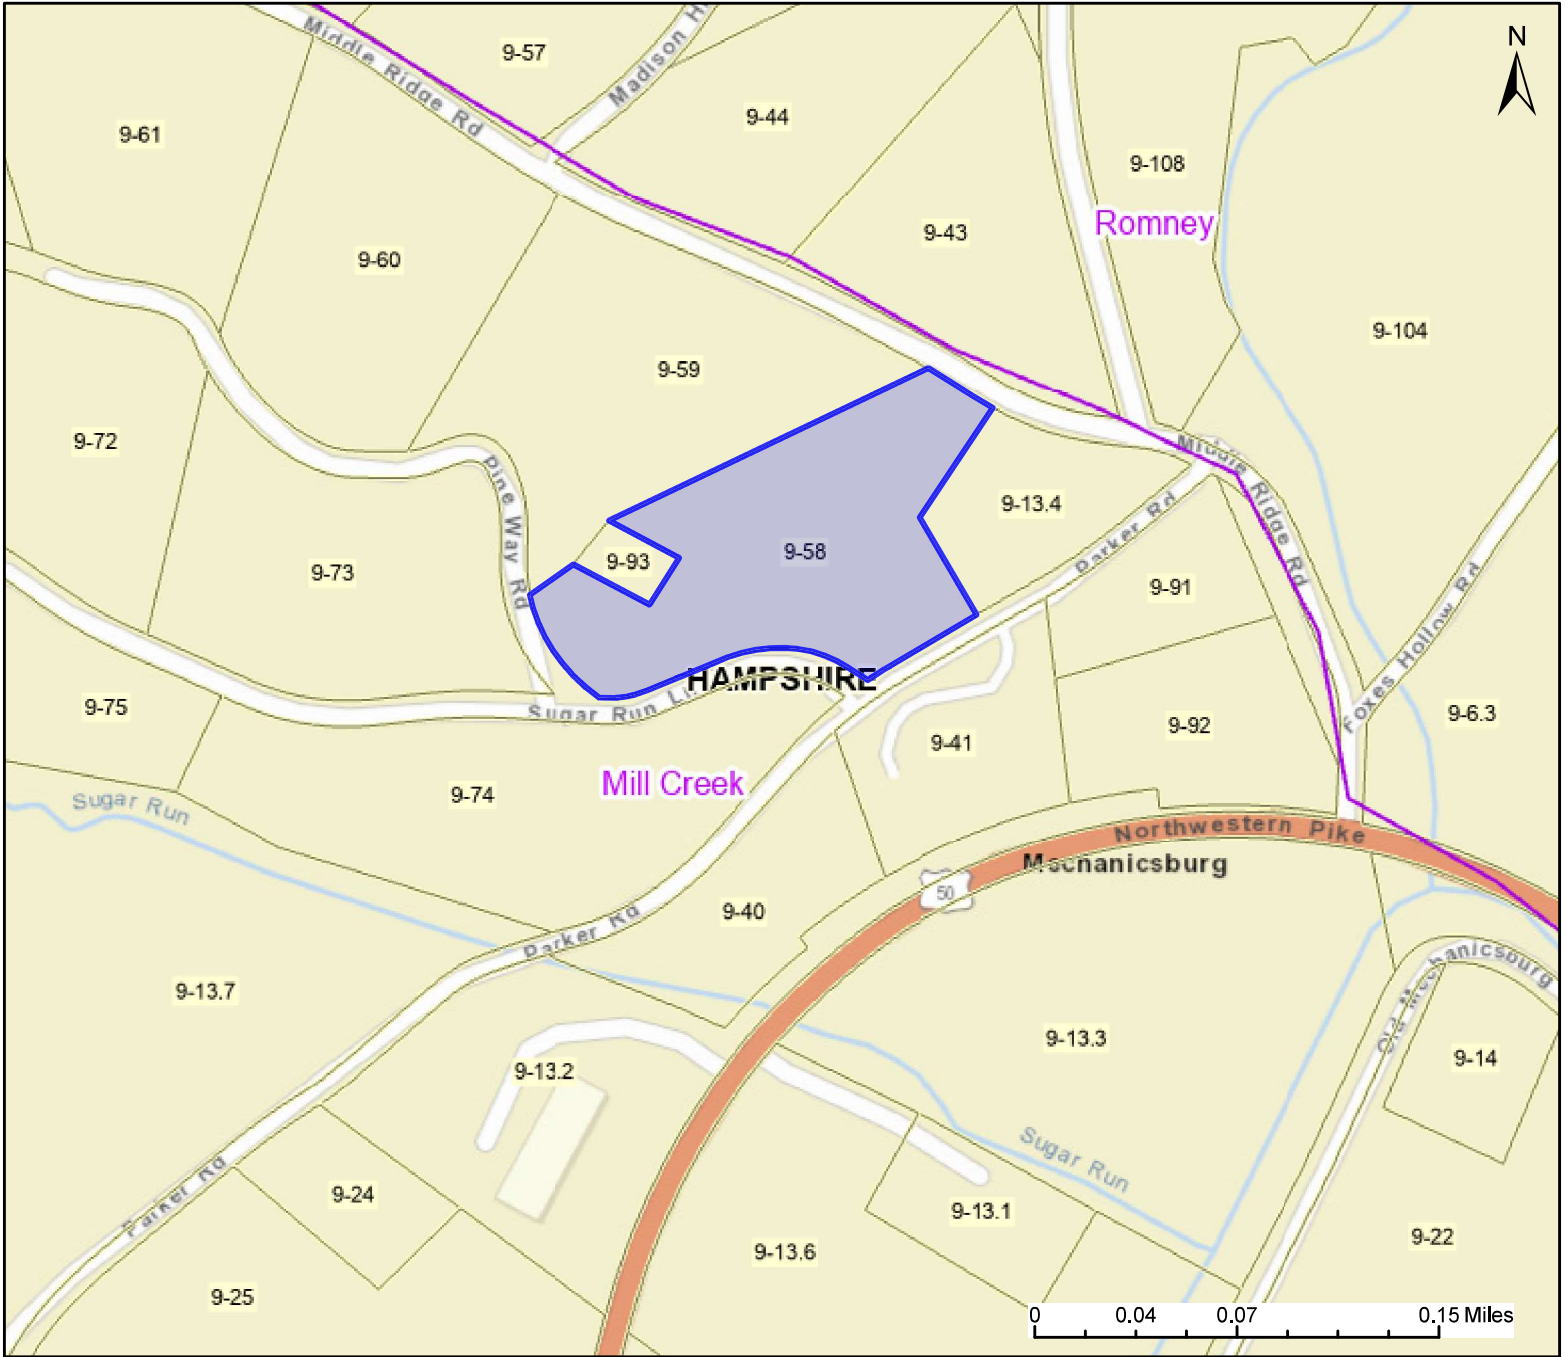

PARCEL ID: 14-06-0009-0058-0000

Legend

District

 Districts

Parcel

 WVParcels

User Notes:

Map created on June 6, 2024

Owner(s):

KENNEL LYNN L & BETTY J

Address:

SUGAR RUN LN

Class Type:

Residential

Legal Description:

SUGAR RUN SD; PHASE II LOT 18 5.023 ACRES