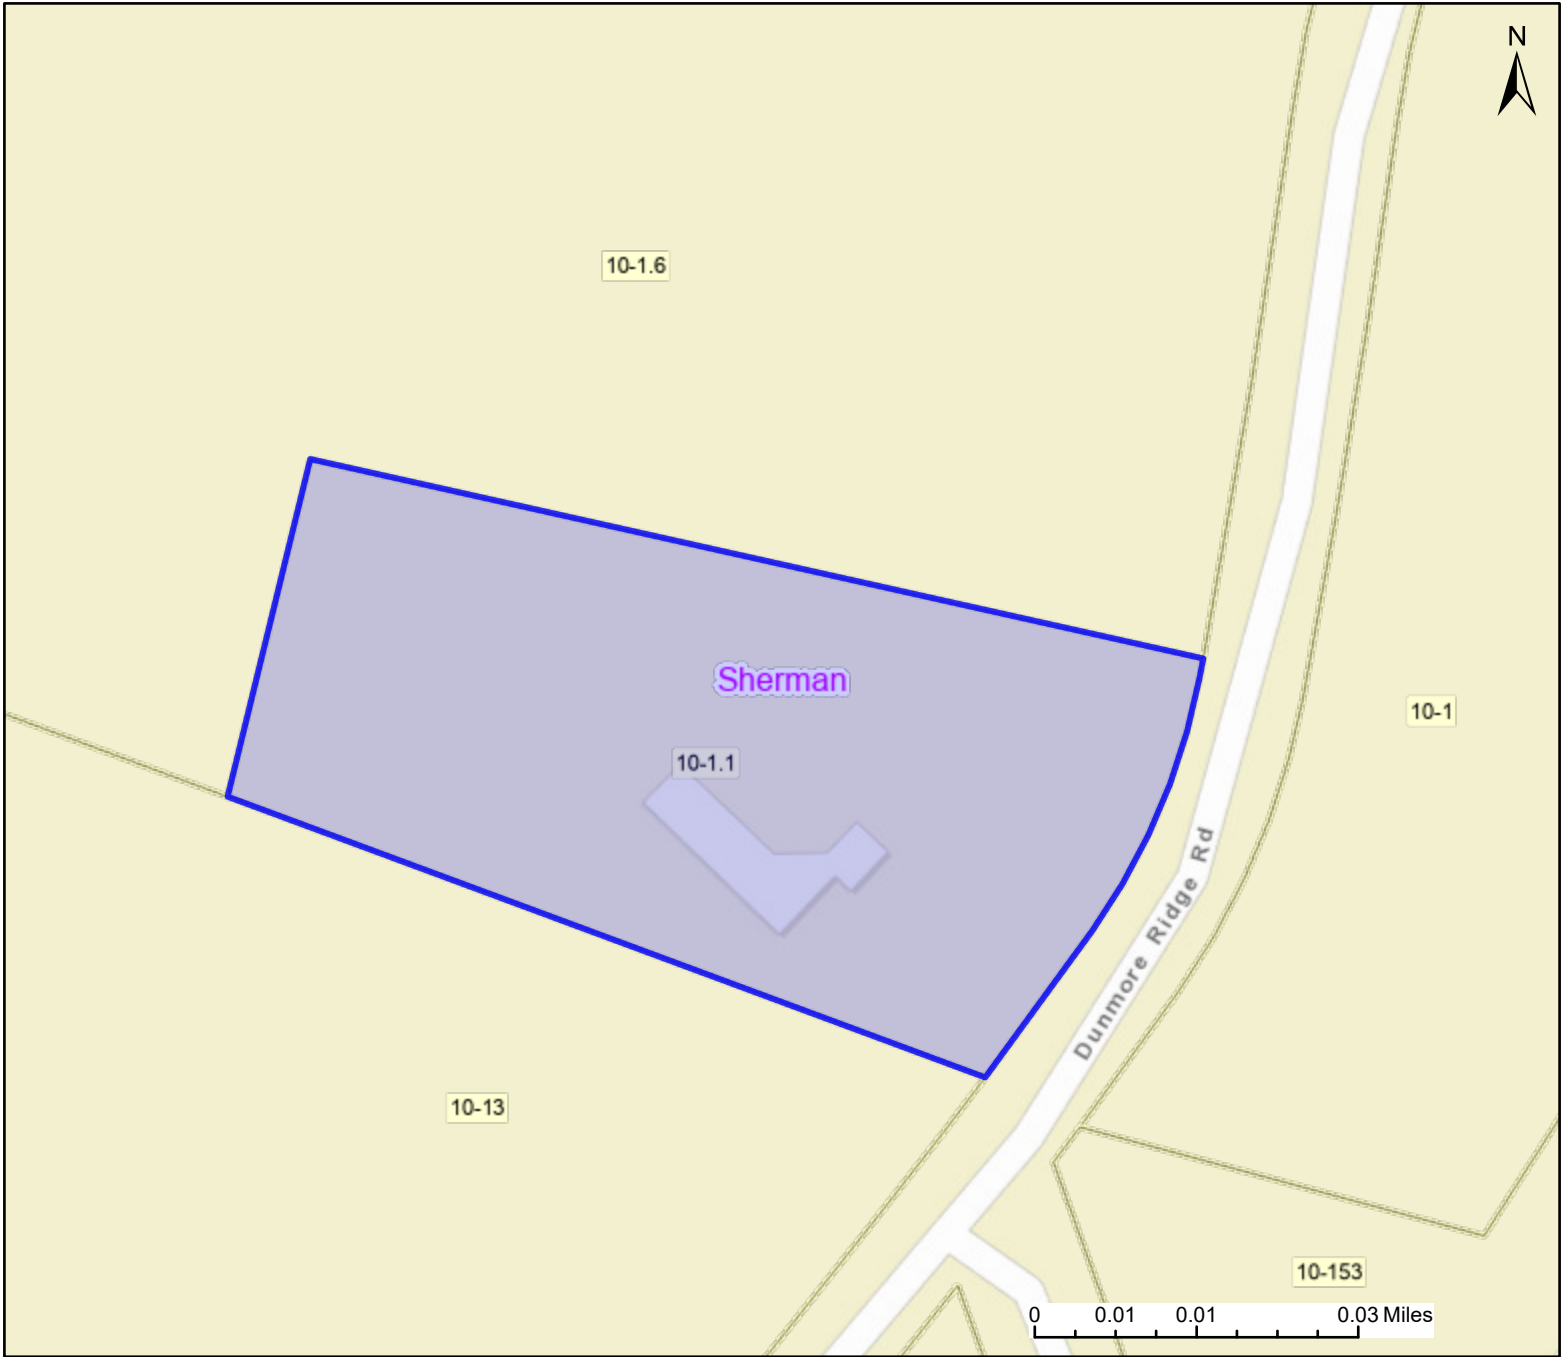

PARCEL ID: 14-09-0010-0001-0001

Legend

District

 Districts

Parcel

 WVParcels

User Notes:

Map created on September 18, 2024

Owner(s):

KLINE FLOYD L TESTAMENTARY FAMILY TR

Address:

500 DUNMORE RIDGE RD

Class Type:

Residential

Legal Description:

1.22 AC TEARCOAT DRS