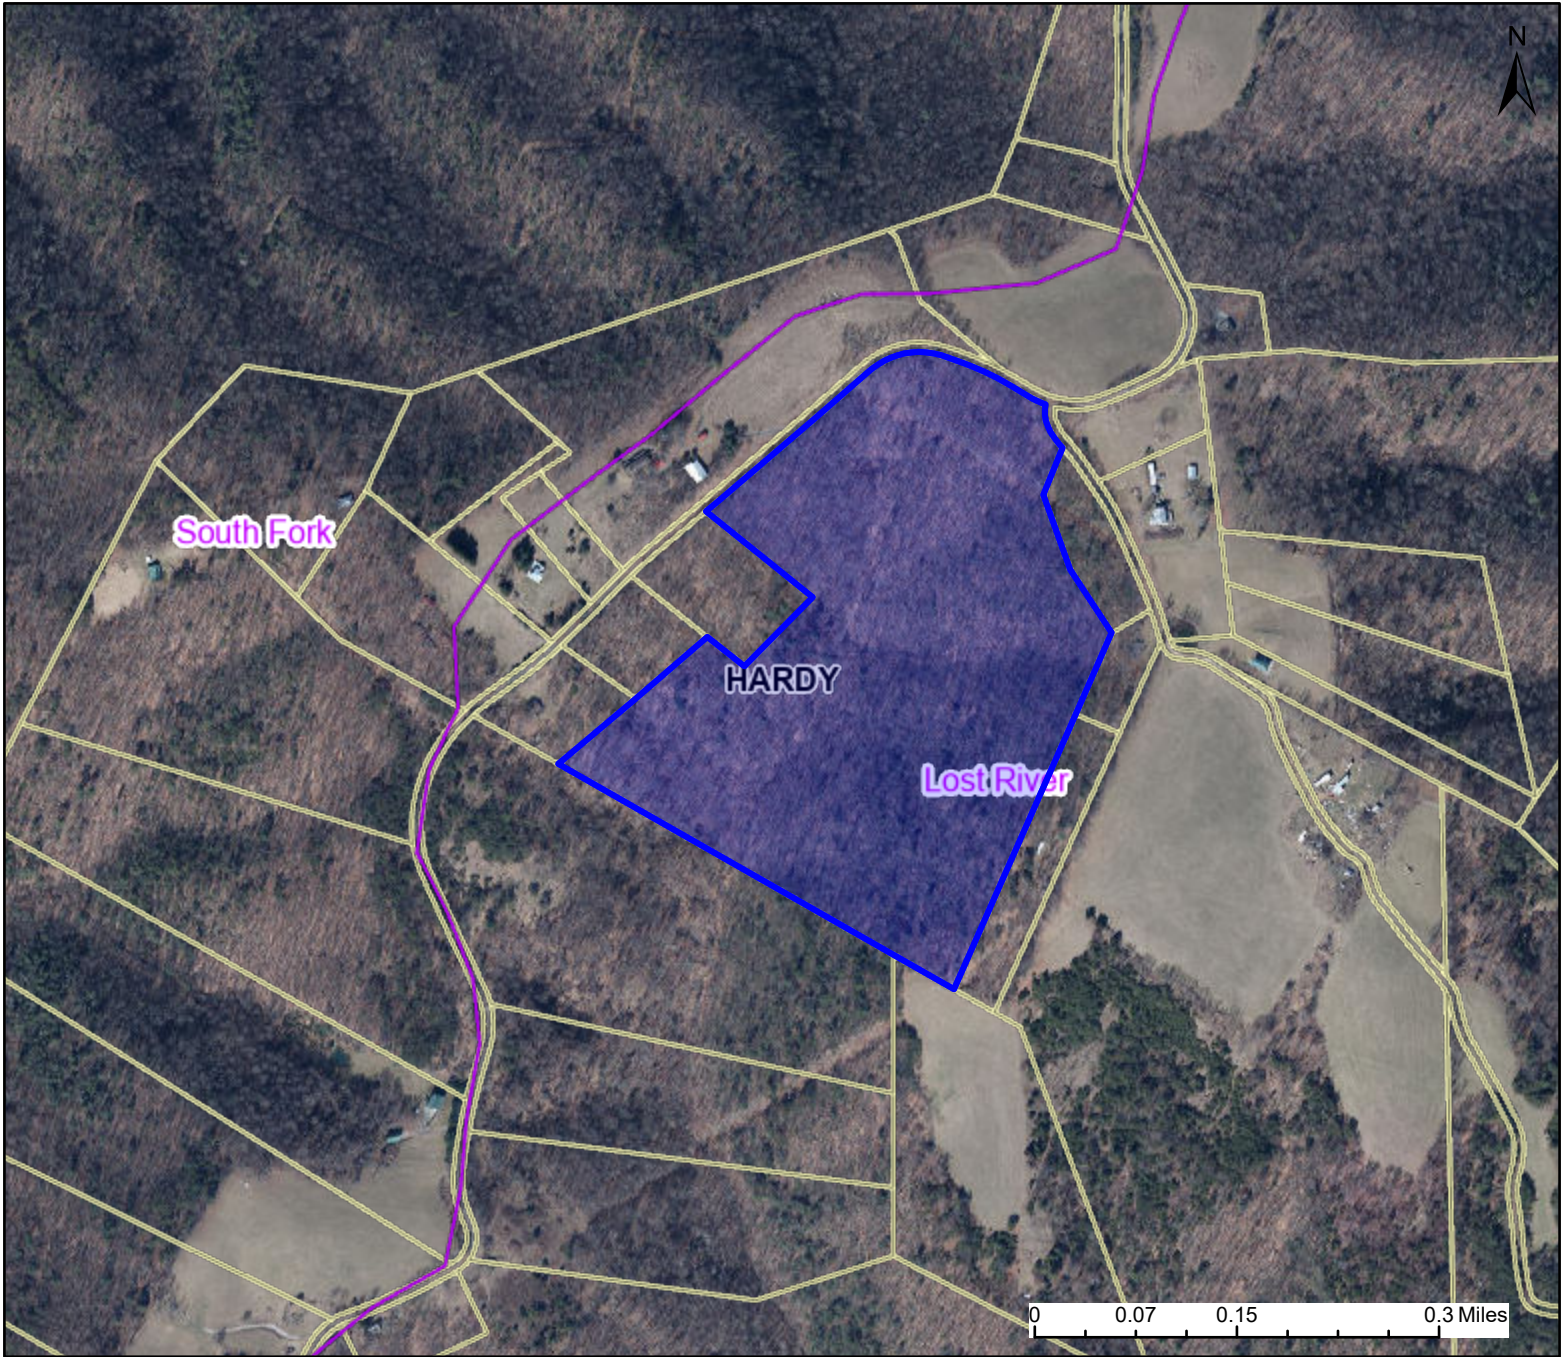

PARCEL ID: 16-02-0464-0001-0000

Legend

District

 Districts

Parcel

 WVParcels

User Notes:

Map created on October 8, 2024

Owner(s):

PAHLAVOONI SEDA

Address:

ROUTE 12/3

Class Type:

Farm

Legal Description:

40.00 AC (DEED); BRANCH MT CURRY