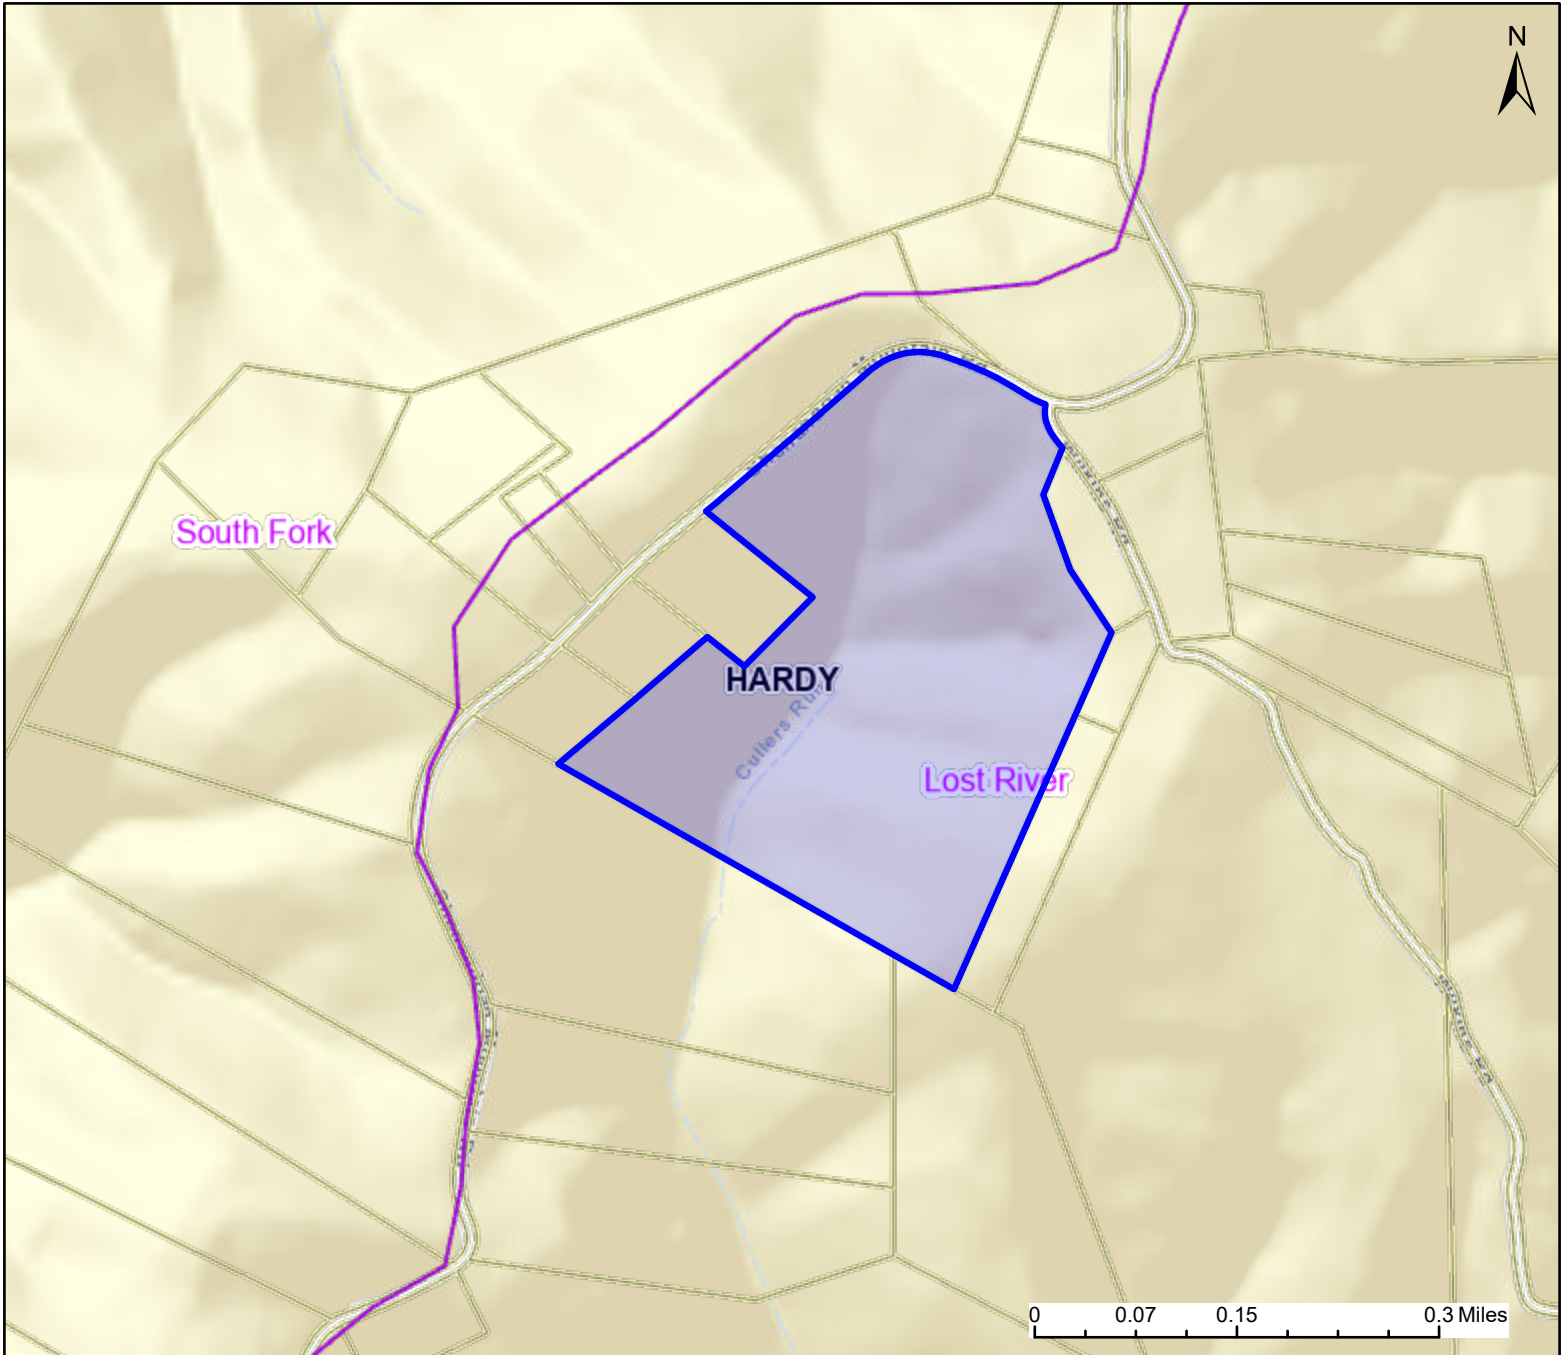

PARCEL ID: 16-02-0464-0001-0000

Legend

District

 Districts

Parcel

 WVParcels

User Notes:

Map created on October 8, 2024

Owner(s):

PAHLAVOONI SEDA

Address:

ROUTE 12/3

Class Type:

Farm

Legal Description:

40.00 AC (DEED); BRANCH MT CURRY