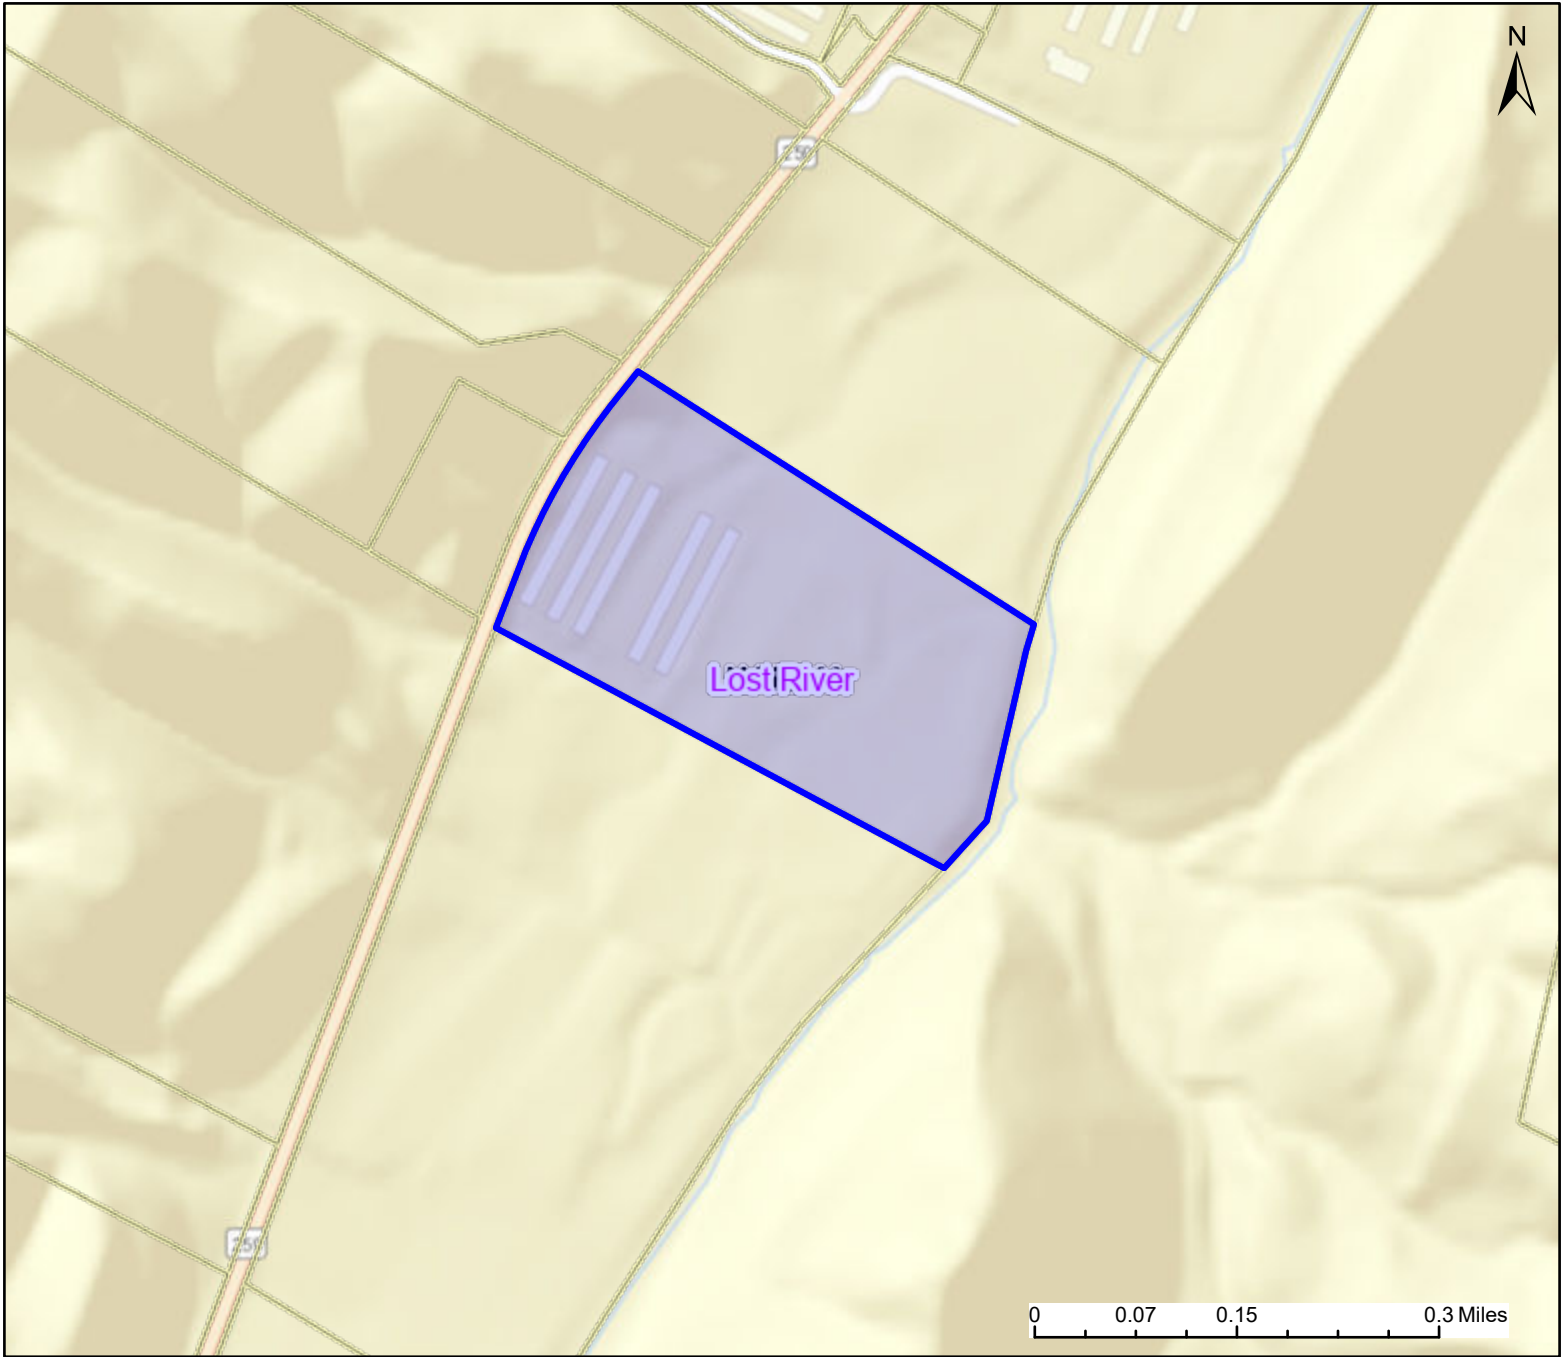

PARCEL ID: 16-02-0369-0002-0001

Legend

District

 Districts

Parcel

 WVParcels

User Notes:

Map created on October 29, 2024

Owner(s):

TURNWOOD KELLER FARMS LLC

Address:

Class Type:

Farm

Legal Description:

35 AC WILKINS; MATHIAS