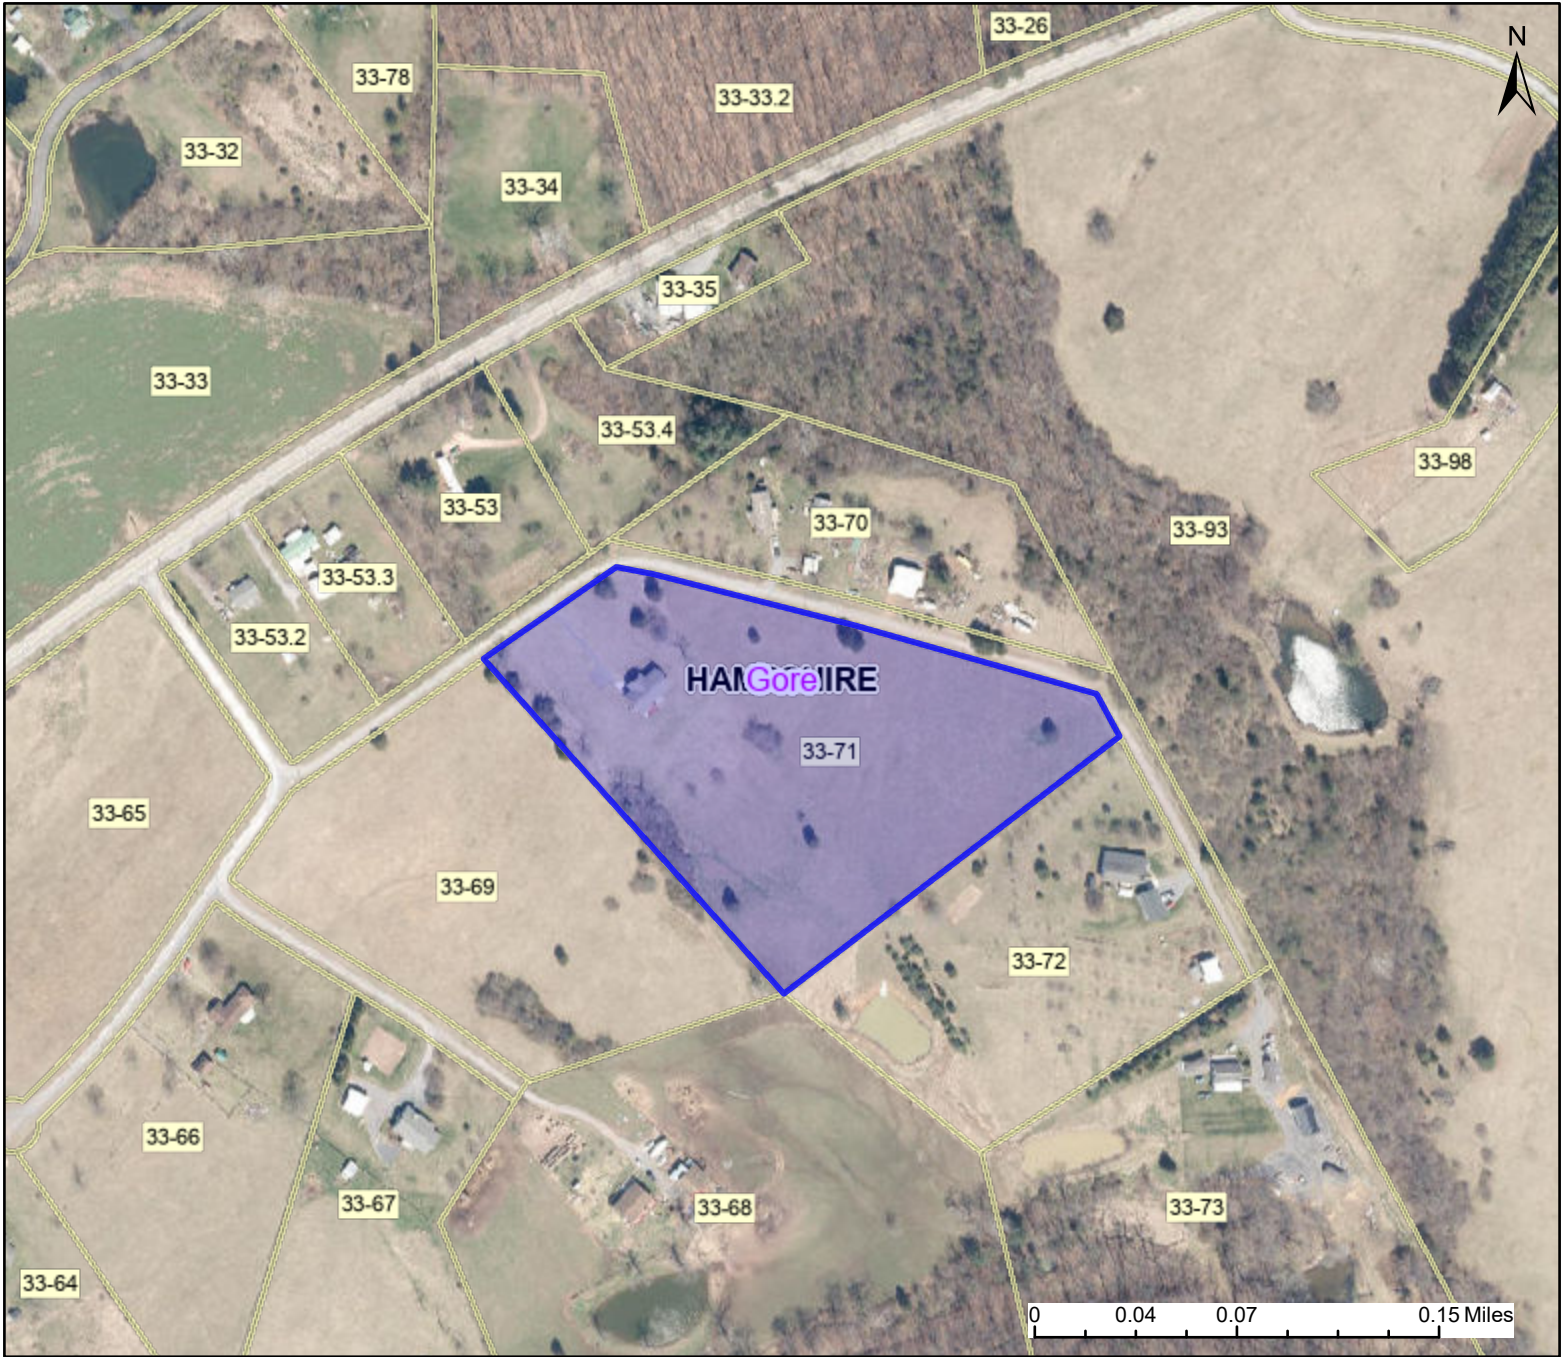

PARCEL ID: 14-05-0033-0071-0000

Legend

District

 Districts

Parcel

 WVParcels

User Notes:

Map created on September 18, 2024

Owner(s):

WHITE JAMES F

Address:

224 MEADOWLARK LN

Class Type:

Residential

Legal Description:

SPRING MEADOWS SD (TRACT 10); 8.0433 AC