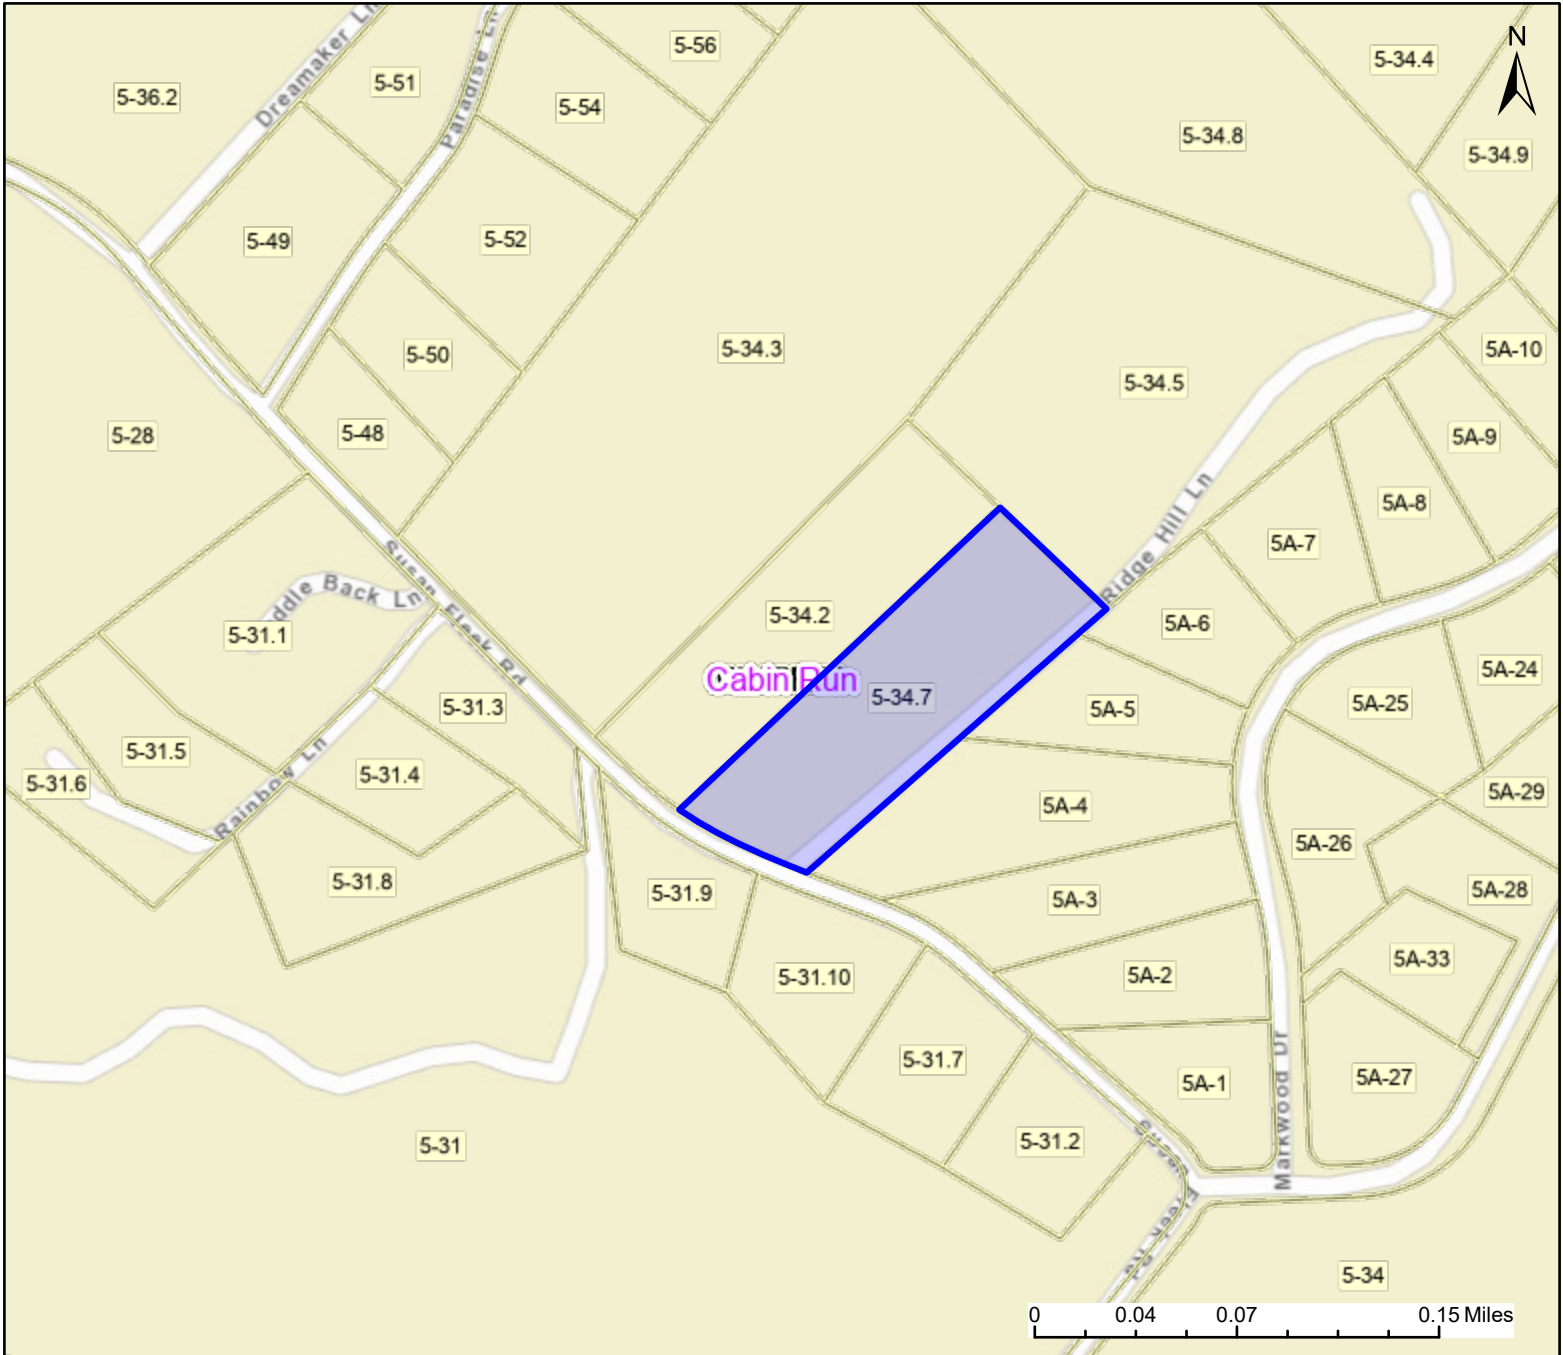

PARCEL ID: 29-01-0005-0034-0007

Legend

District

 Districts

Parcel

 WVParcels

User Notes:

Map created on October 29, 2024

Owner(s):

HARDMAN RONALD L &/OR KAREN L

Address:

SUSAN FLEEK RD

Class Type:

Residential

Legal Description:

3.09 AC NS CABIN RUN; TO REESES MILL ROAD