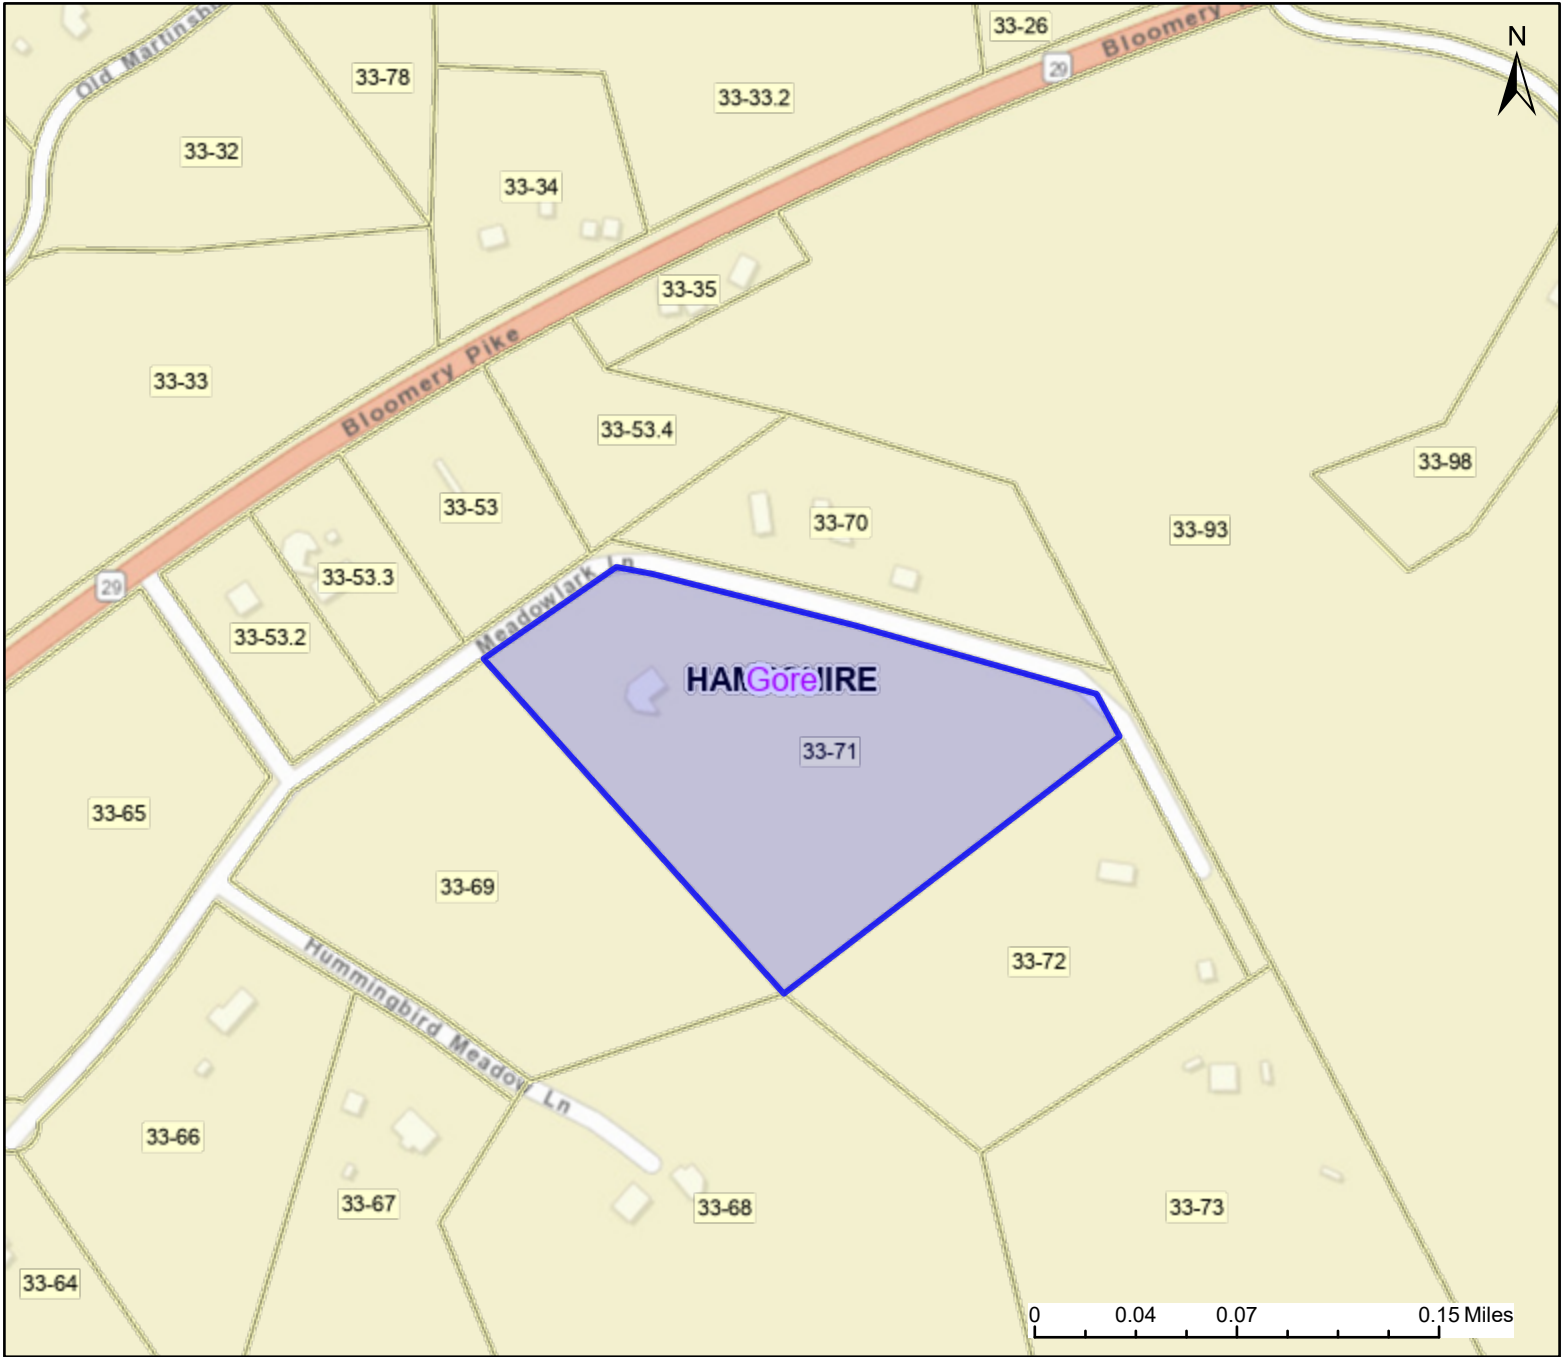

# PARCEL ID: 14-05-0033-0071-0000

## Legend

### District

 Districts

## User Notes:

Map created on September 18, 2024