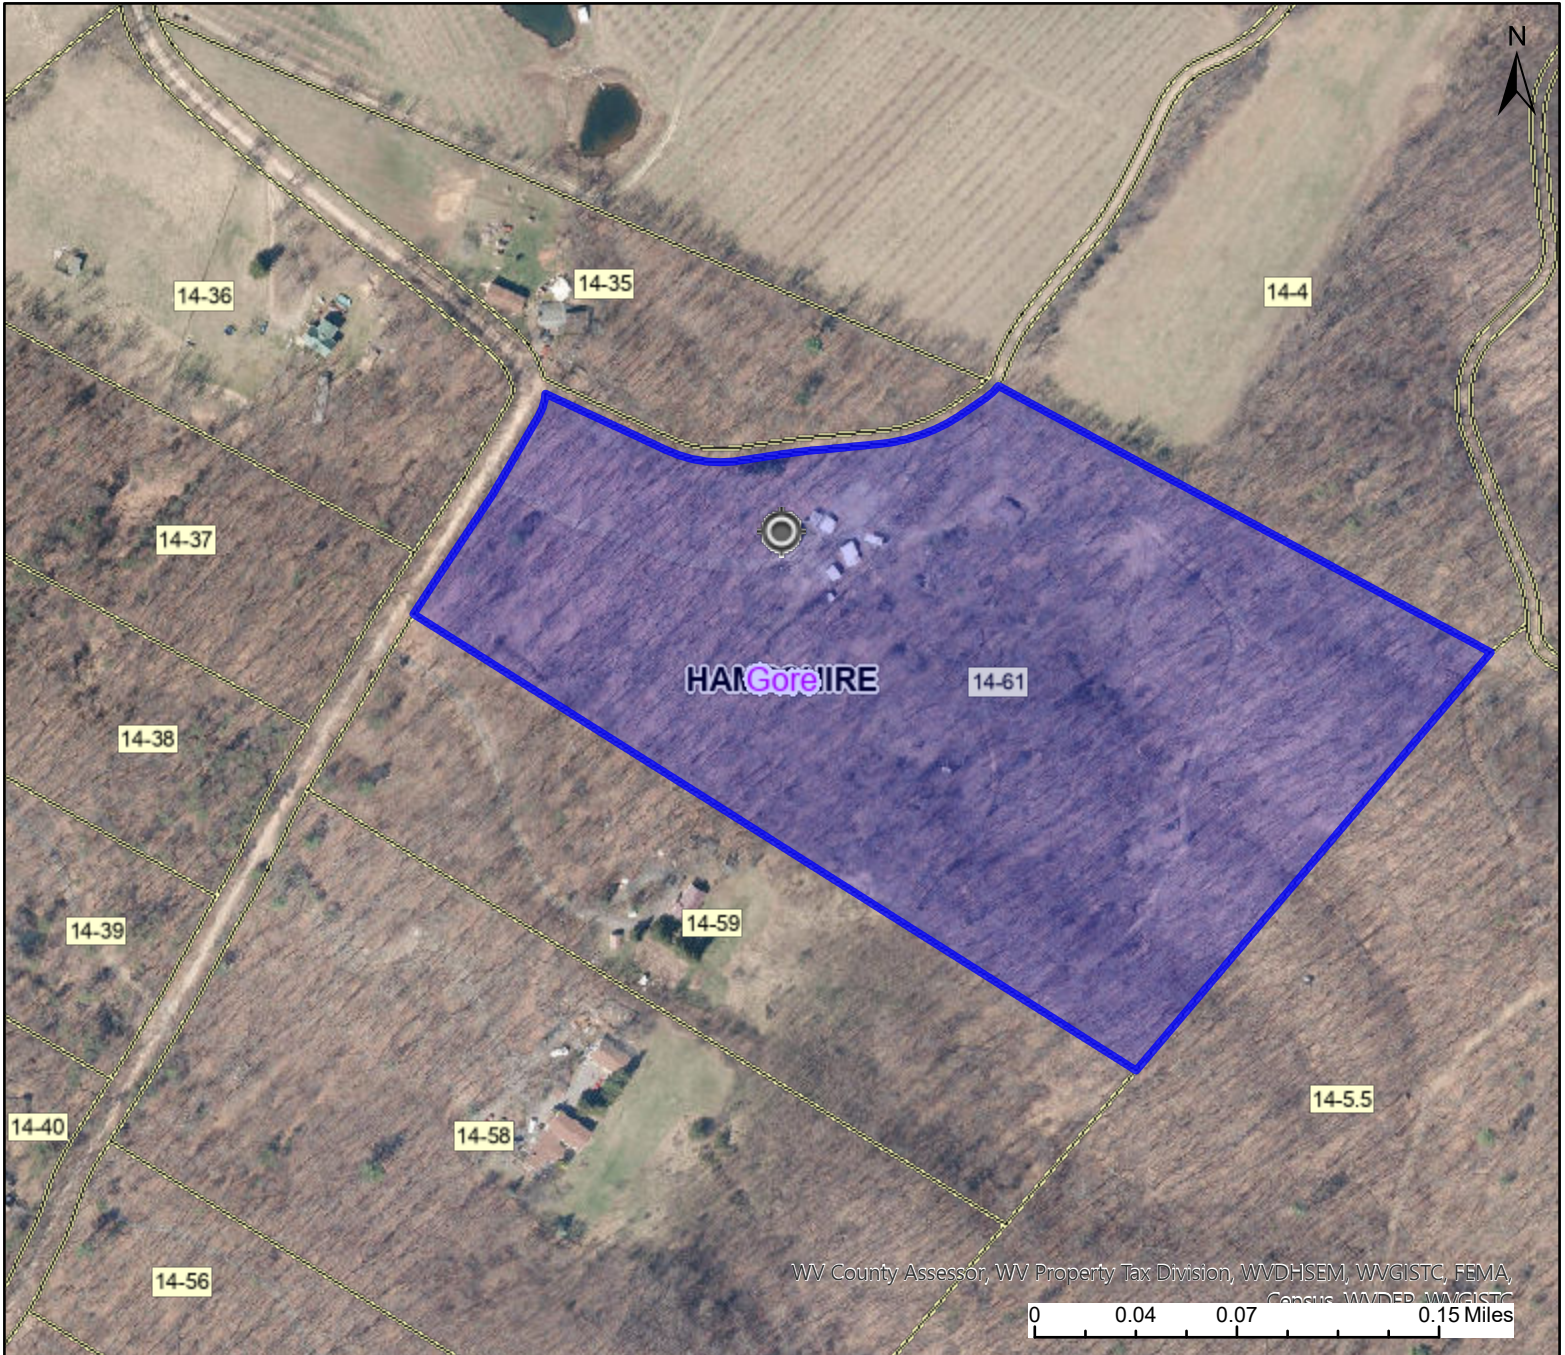

PARCEL ID: 14-05-0014-0061-0000

Legend

WV Parcels

 Districts

WV Parcels

 WVParcels

User Notes:

Map created on January 28, 2025

Owner(s):

SCHAEFFER DENNIS K & BONNIE L

Address:

76 132 SCHAEFFER HILL DR

Class Type:

Residential

Legal Description:

20.82 AC LOT 1 & 2 SEC 1; LEVELS VIEW SD (CC CONS)