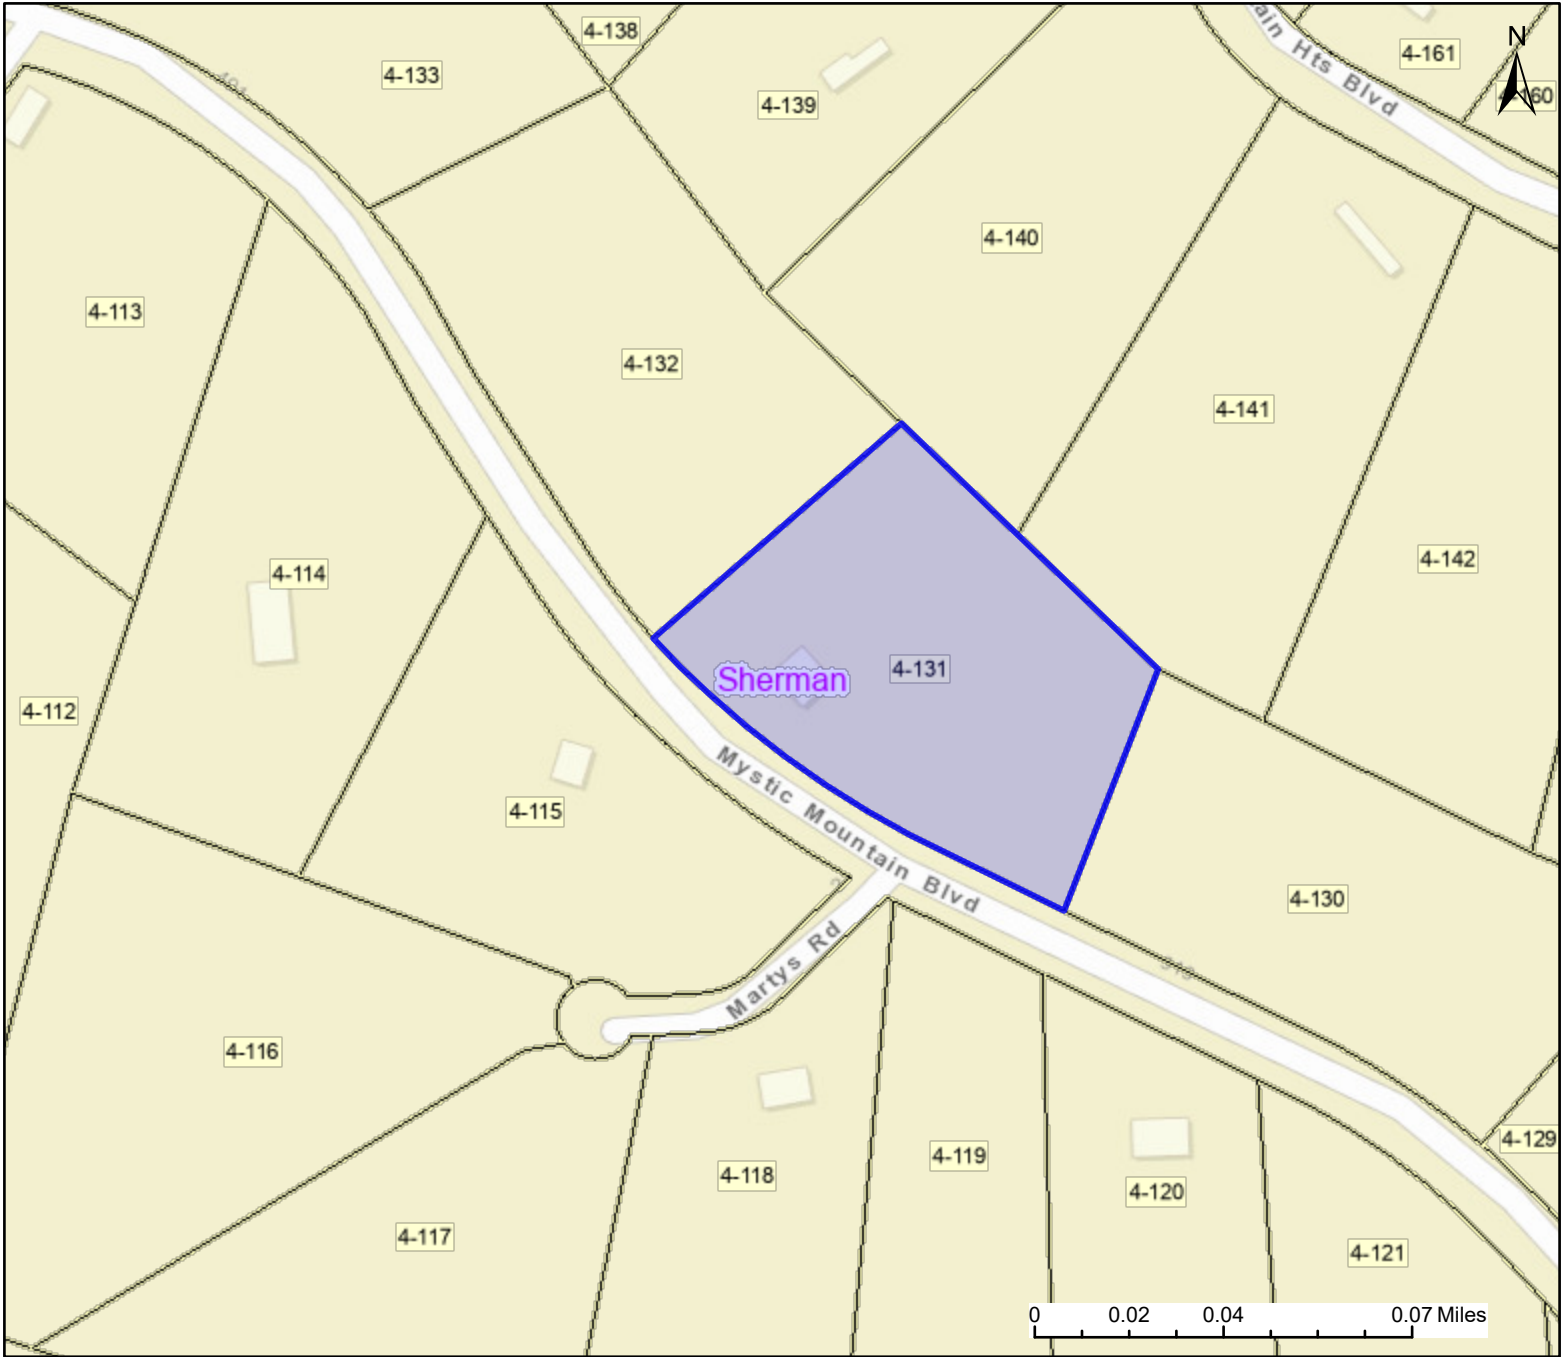

PARCEL ID: 14-09-0004-0131-0000

Legend

District

 Districts

Parcel

 WVParcels

User Notes:

Map created on January 10, 2025

Owner(s):

TRUMPOWER GREGORY L

Address:

346 MYSTIC MOUNTAIN BLVD

Class Type:

Residential

Legal Description:

2.010 AC LOT 6; SHORT MOUNTAIN HEIGHTS SD