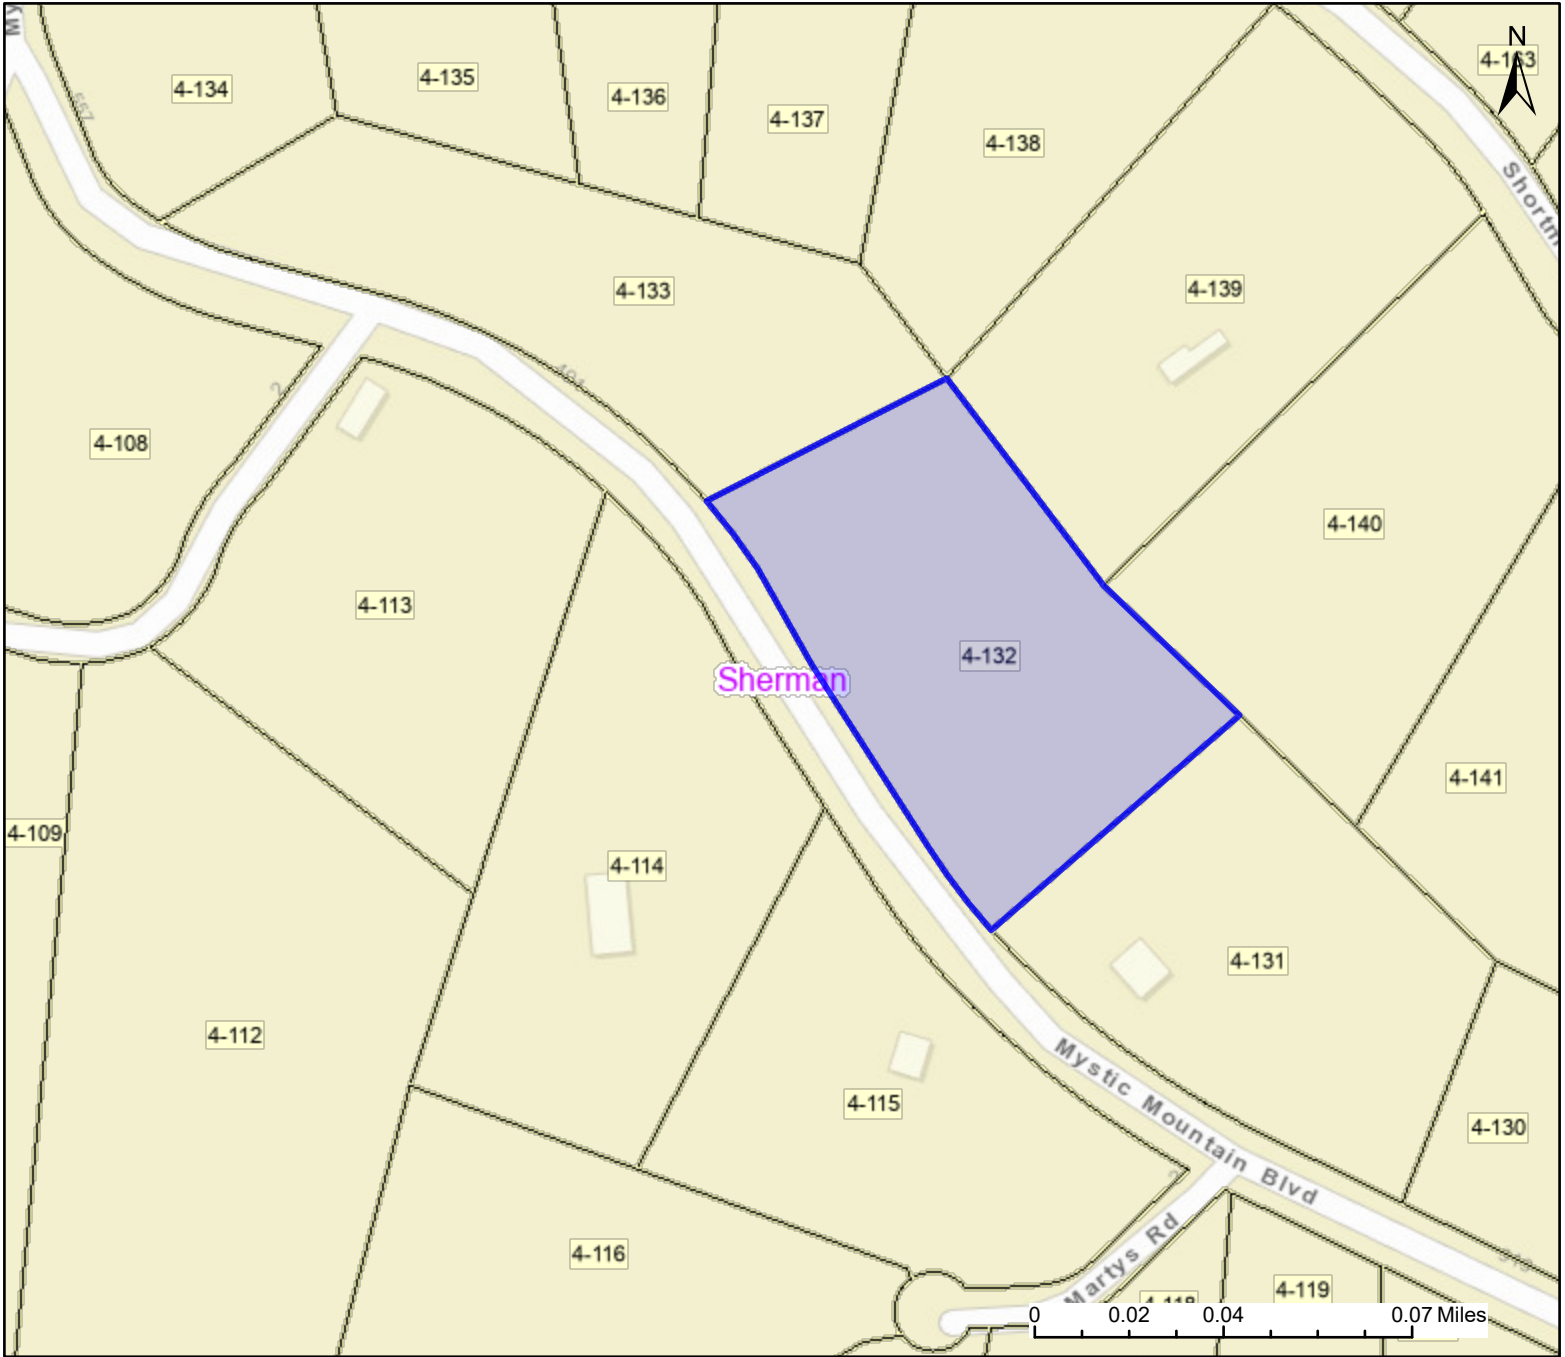

PARCEL ID: 14-09-0004-0132-0000

Legend

District

 Districts

Parcel

 WVParcels

User Notes:

Map created on January 10, 2025

Owner(s):

TRUMPOWER GREGORY L

Address:

MYSTIC MOUNTAIN BLVD

Class Type:

Residential

Legal Description:

2.010 AC LOT 7; SHORT MOUNTAIN HEIGHTS SD