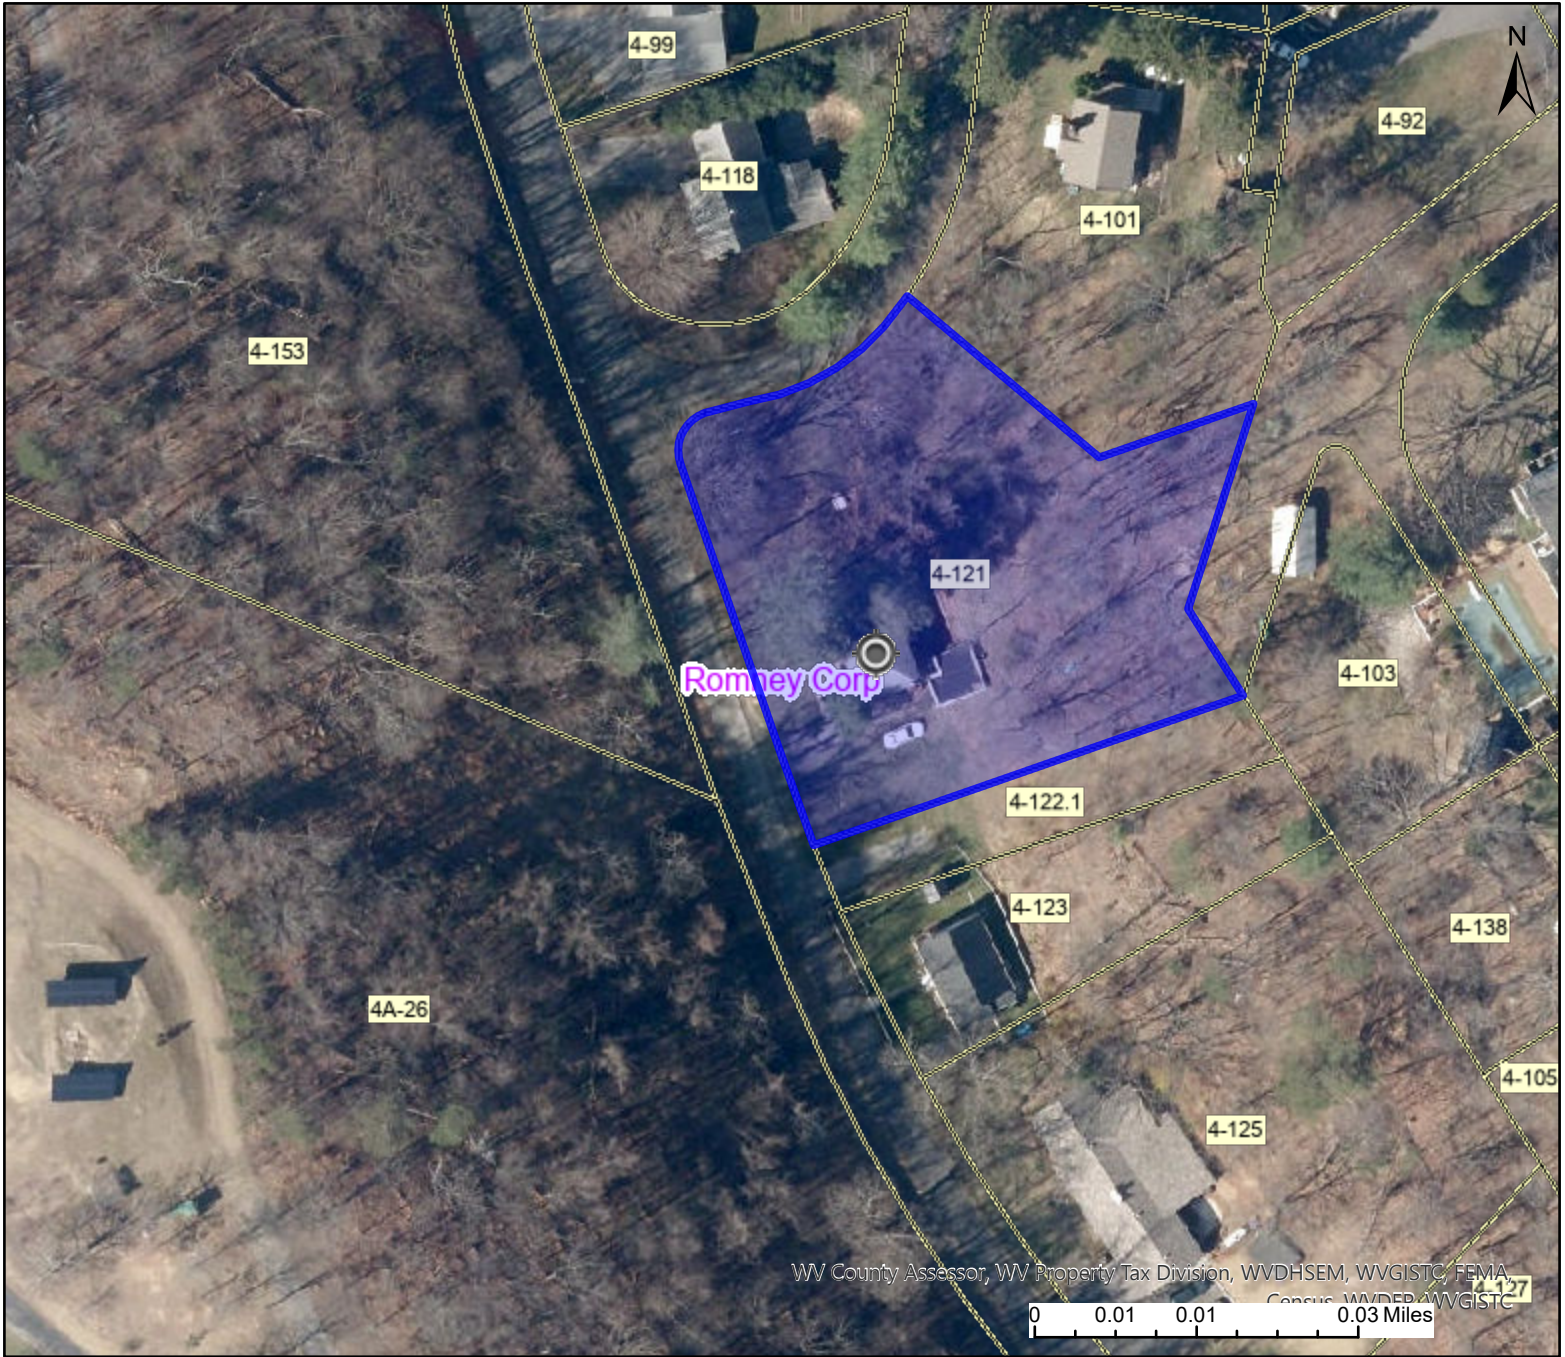

PARCEL ID: 14-08-0004-0121-0000

Legend

WV Parcels
Districts

WV Parcels
WVParcels

User Notes:

WV Property Viewer (<https://www.MapWV.gov/property>) is supported by WV State Tax Department and WV GIS Technical Center.

Map created on March 25, 2025

Owner(s):
HARDY LOUISA DEWITT MILLER

Address:
210 WHIPPOORWILL DR

Class Type:
Residential

Legal Description:
HOMEWOOD ADD LOT 10,11&P/O12; (CC CONS W/PCLS 119 & 122)