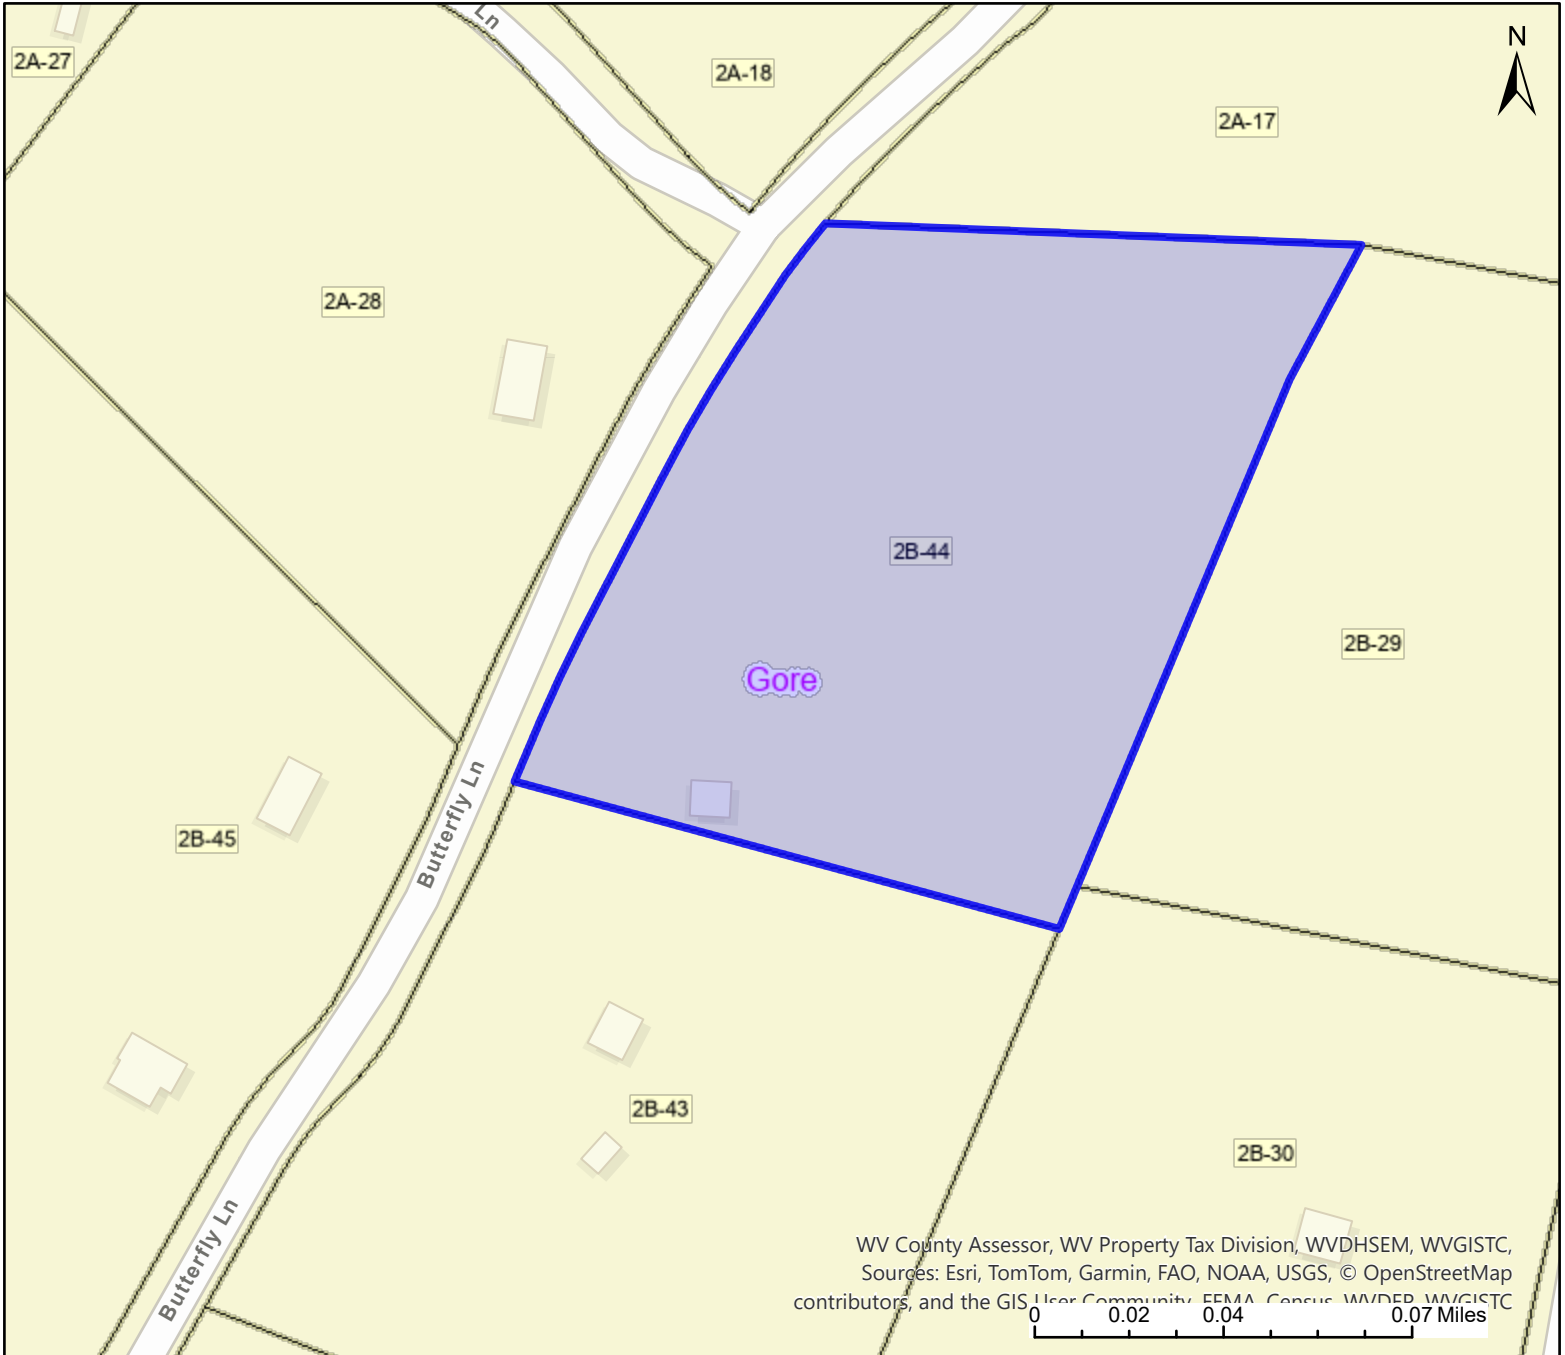

PARCEL ID: 14-01-002B-0044-0000

Legend

WV Parcels

 Districts

WV Parcels

 WVParcels

User Notes:

Map created on March 25, 2025

Owner(s):

MOGER KEITH W

Address:

431 BUTTERFLY LN

Class Type:

Residential

Legal Description:

5.02 AC LOT 21 SEC 8; SPRING GAP MOUNTAIN SD