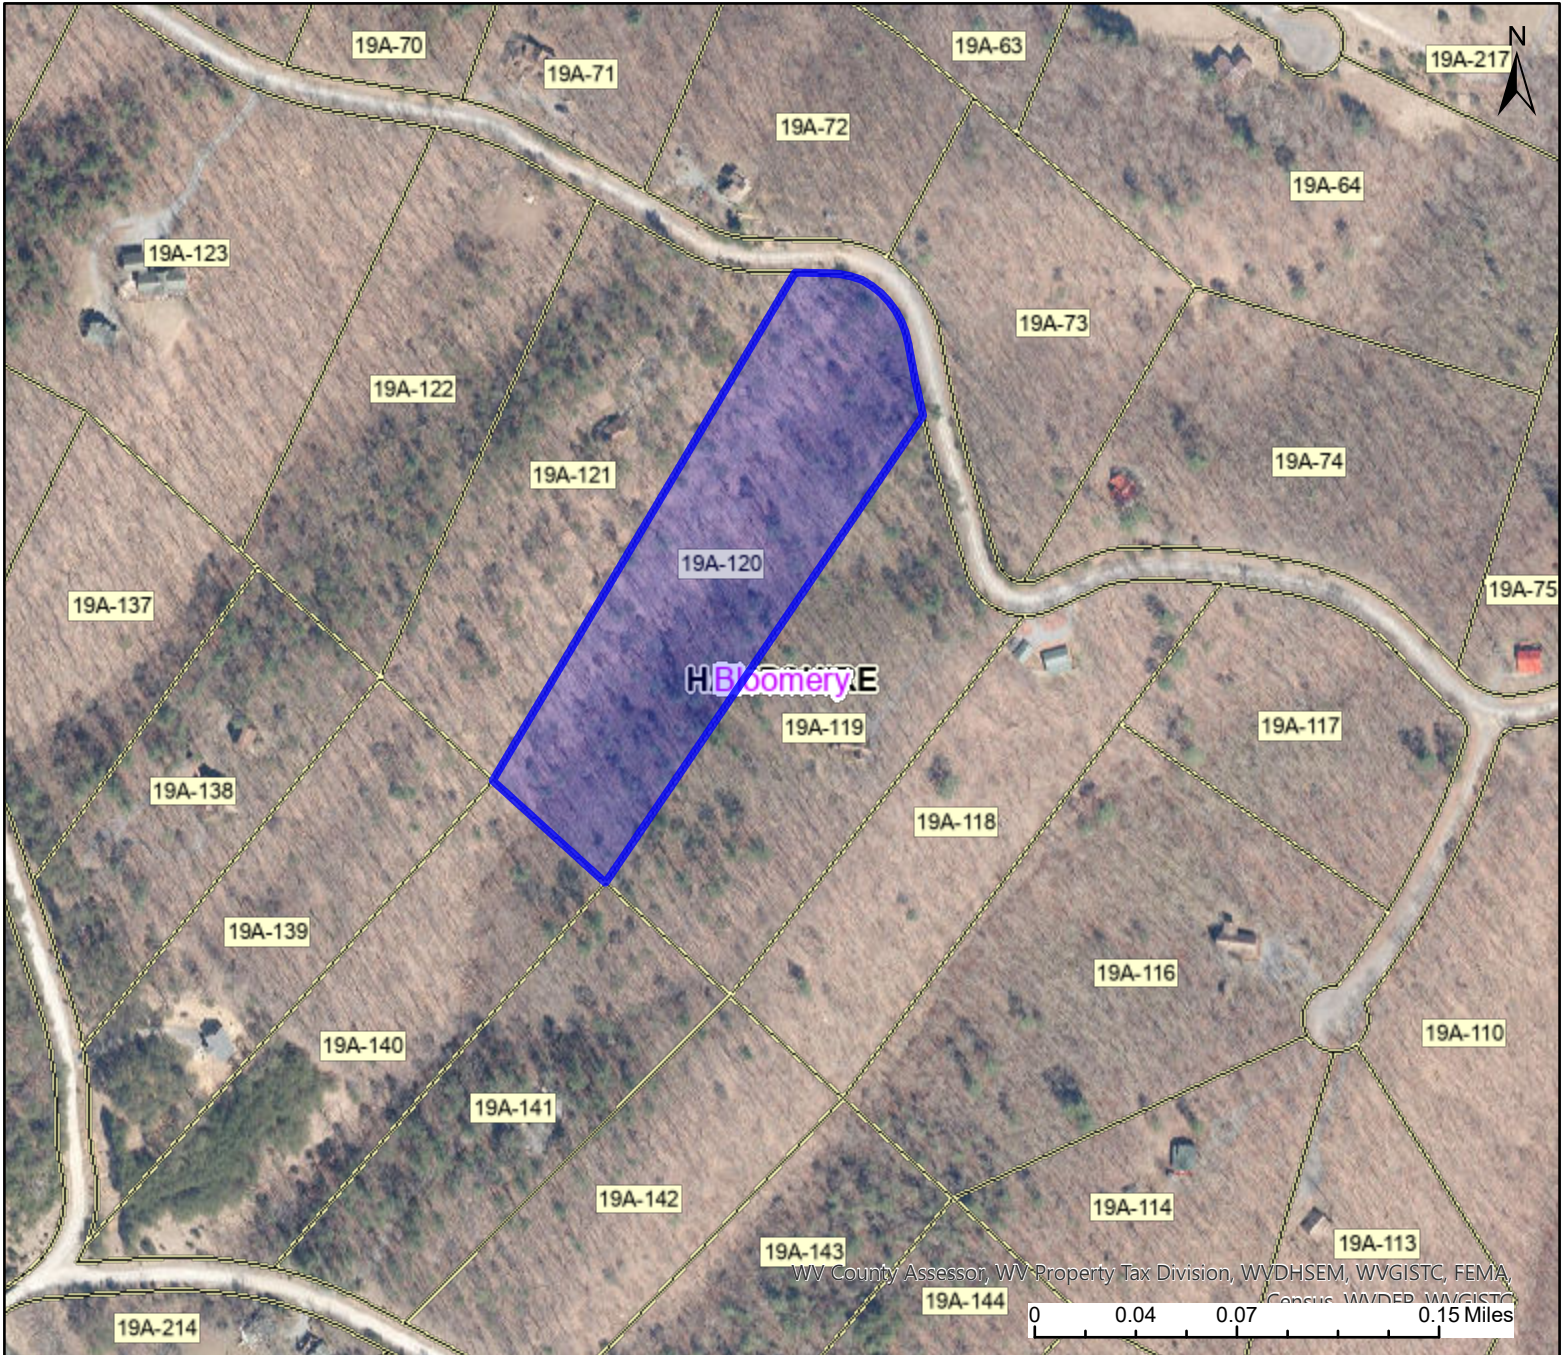

PARCEL ID: 14-01-019A-0120-0000

Legend

WV Parcels

 Districts

WV Parcels

 WVParcels

User Notes:

Map created on April 30, 2026

Owner(s):

HOOVER MANAGEMENT TRUST HOOVER
NORMAN JR&EMILY HSI TRS

Address:

CROSSINGS VIEW RD

Class Type:

Residential

Legal Description:

5.404AC LOT 120 PHASE 3; THE CROSSING @
GREAT CACAPON