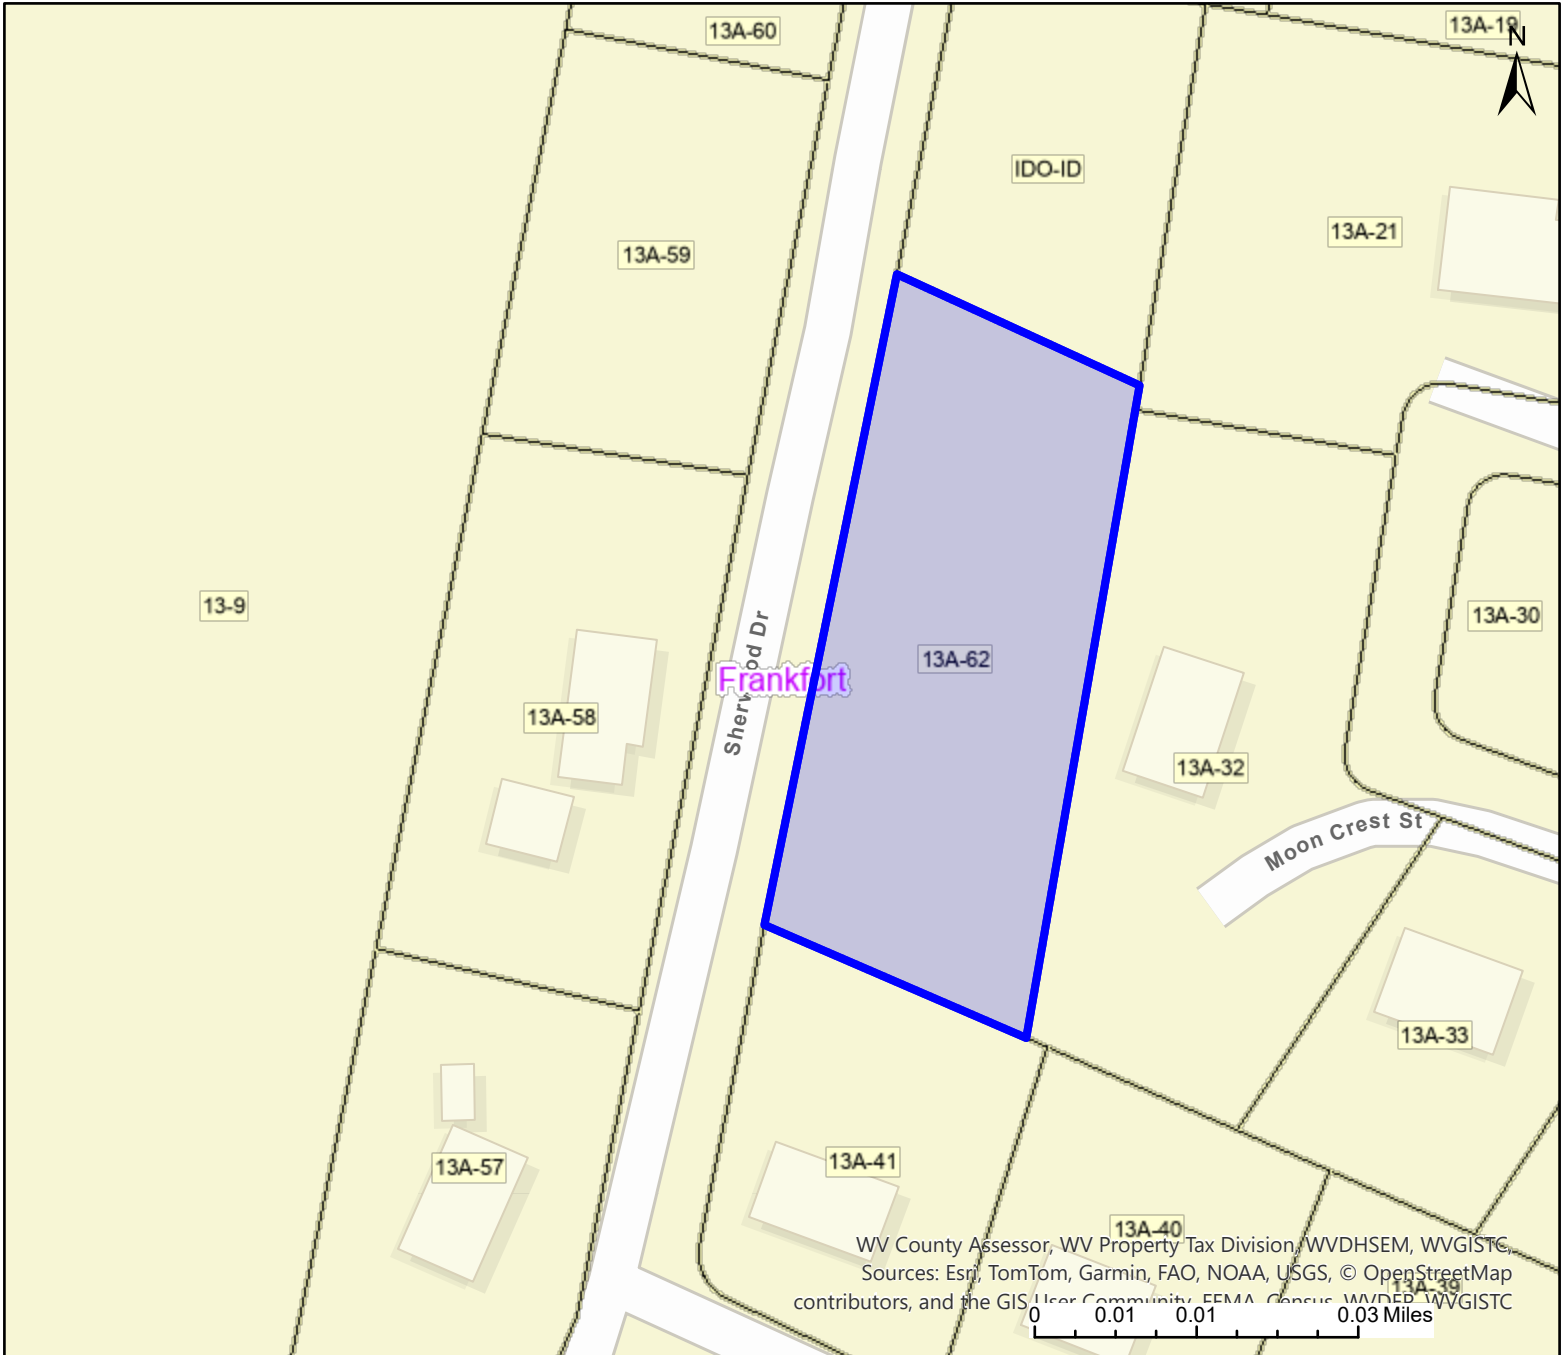

# PARCEL ID: 29-04-013A-0062-0000

## User Notes:

Map created on May 5, 2026

### Address:

REAR LOT TO ELM CT

### Legal Description:

250X104(FE)CONTIGUOUS TO; SEC 2 & 3  
SHERWOOD ACRES