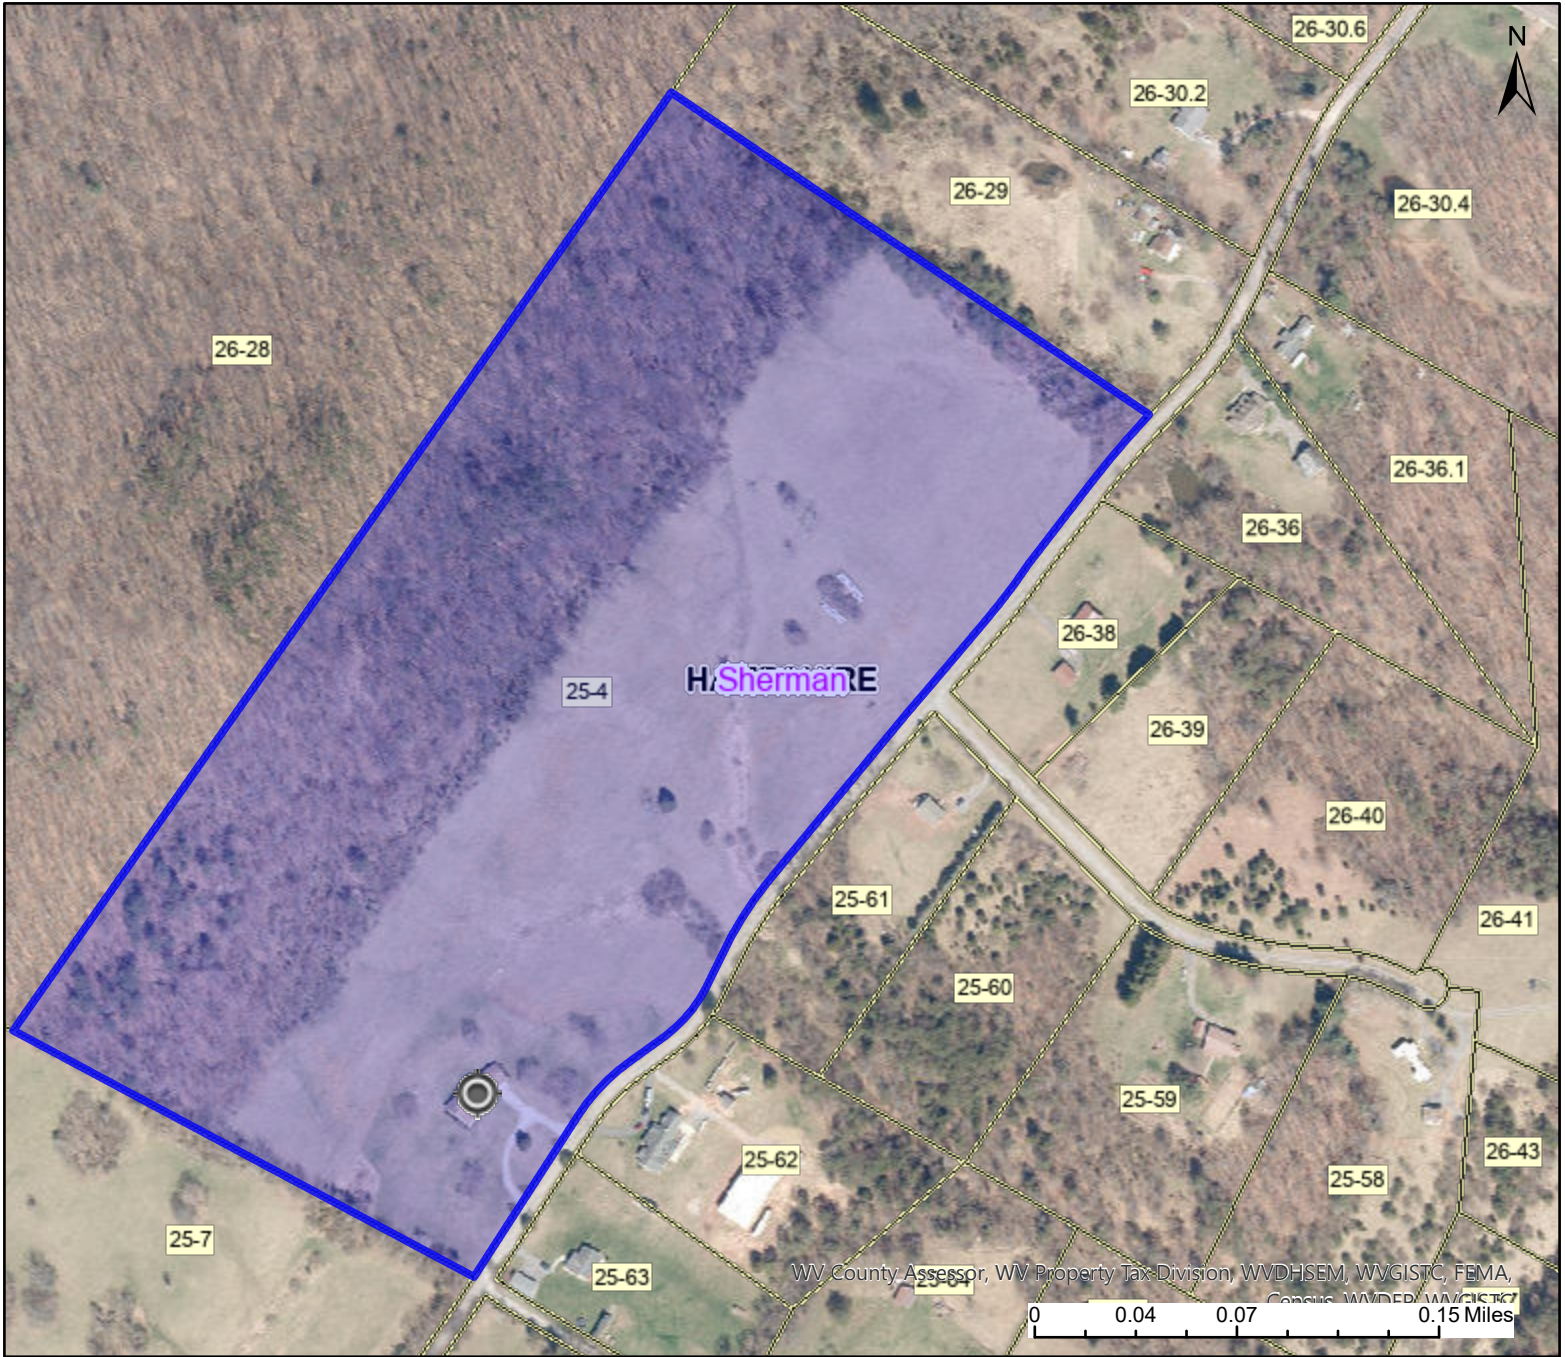

# PARCEL ID: 14-09-0025-0004-0000

## User Notes:

Map created on May 18, 2026

### Address:

1520 DUNKARD CHURCH RD

### Legal Description:

31.95 AC LITTLE CAPON DRS