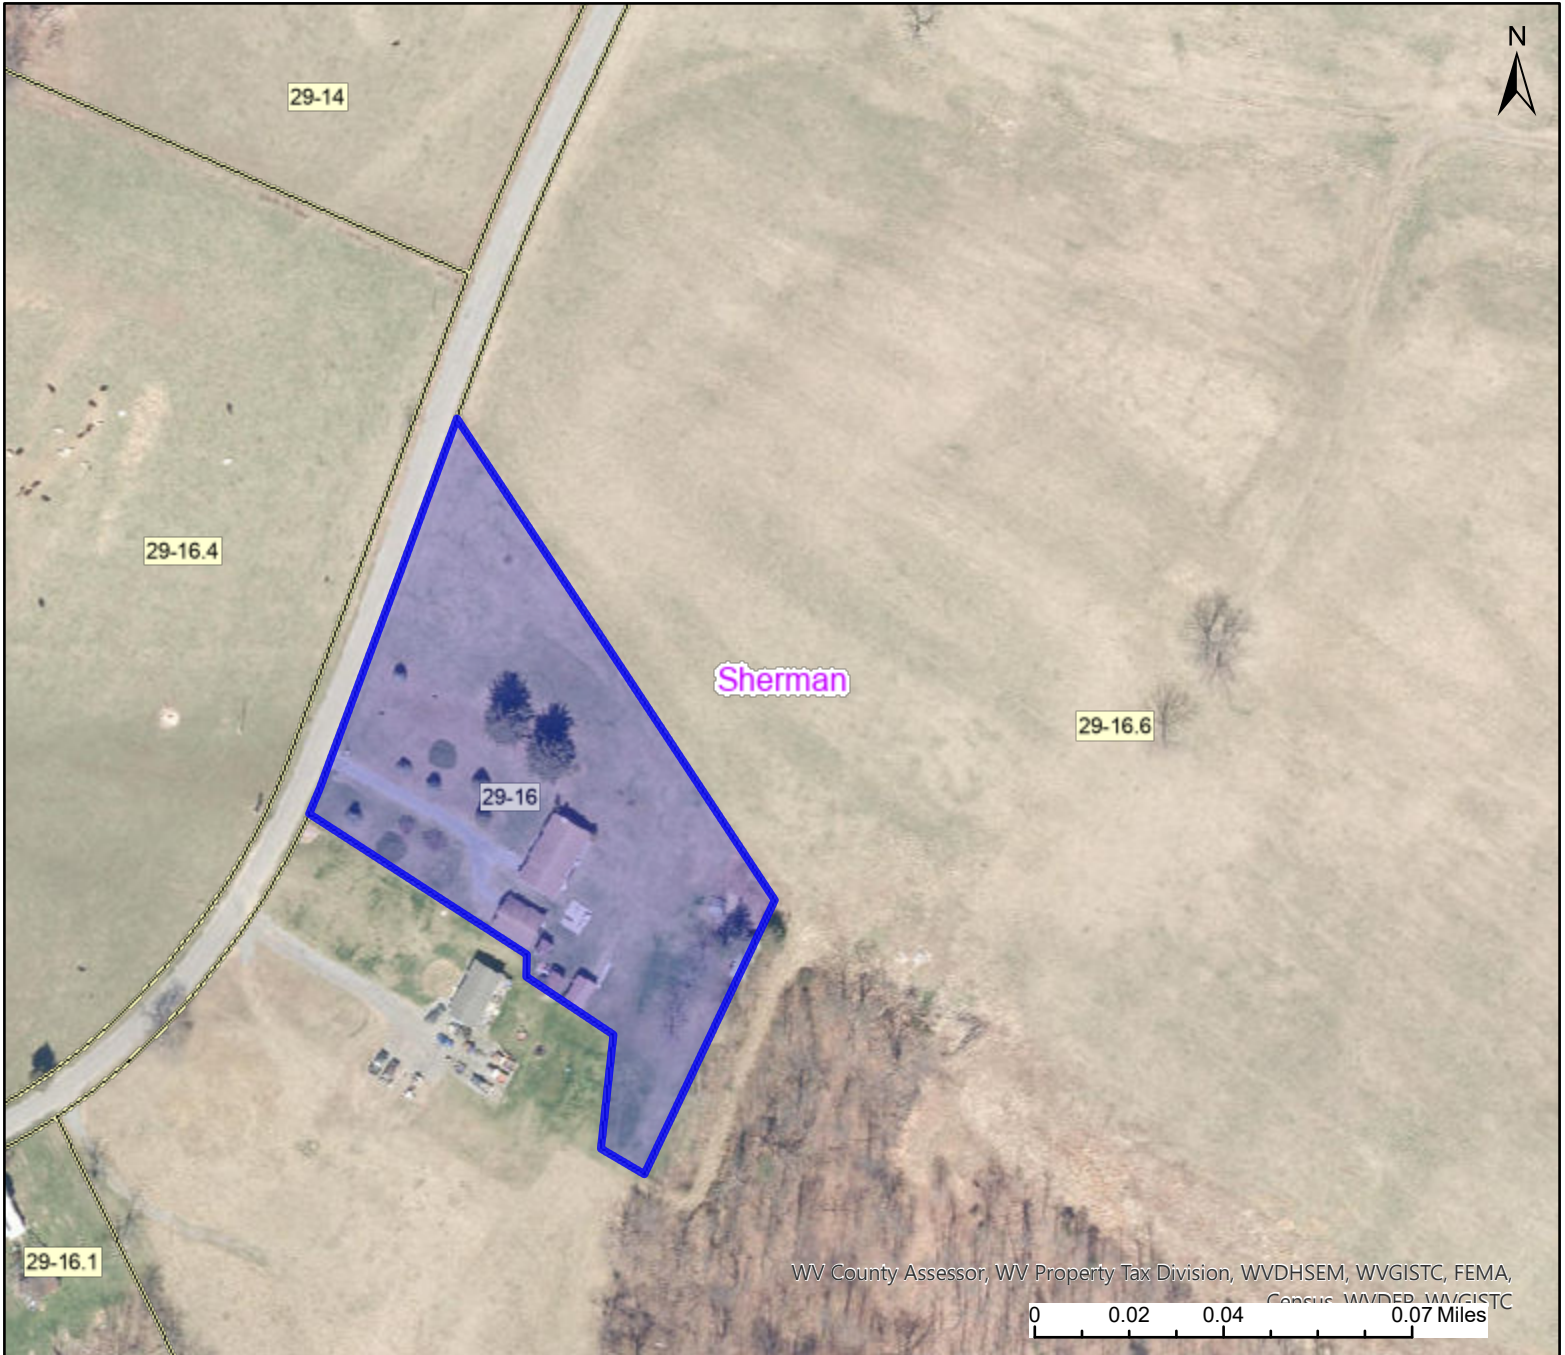

# PARCEL ID: 14-09-0029-0016-0000

## User Notes:

Map created on April 25, 2026

### Address:

1843 HEIDE COOPER RD

### Legal Description:

2.04 AC TRACT 1; LITTLE CAPON DRS