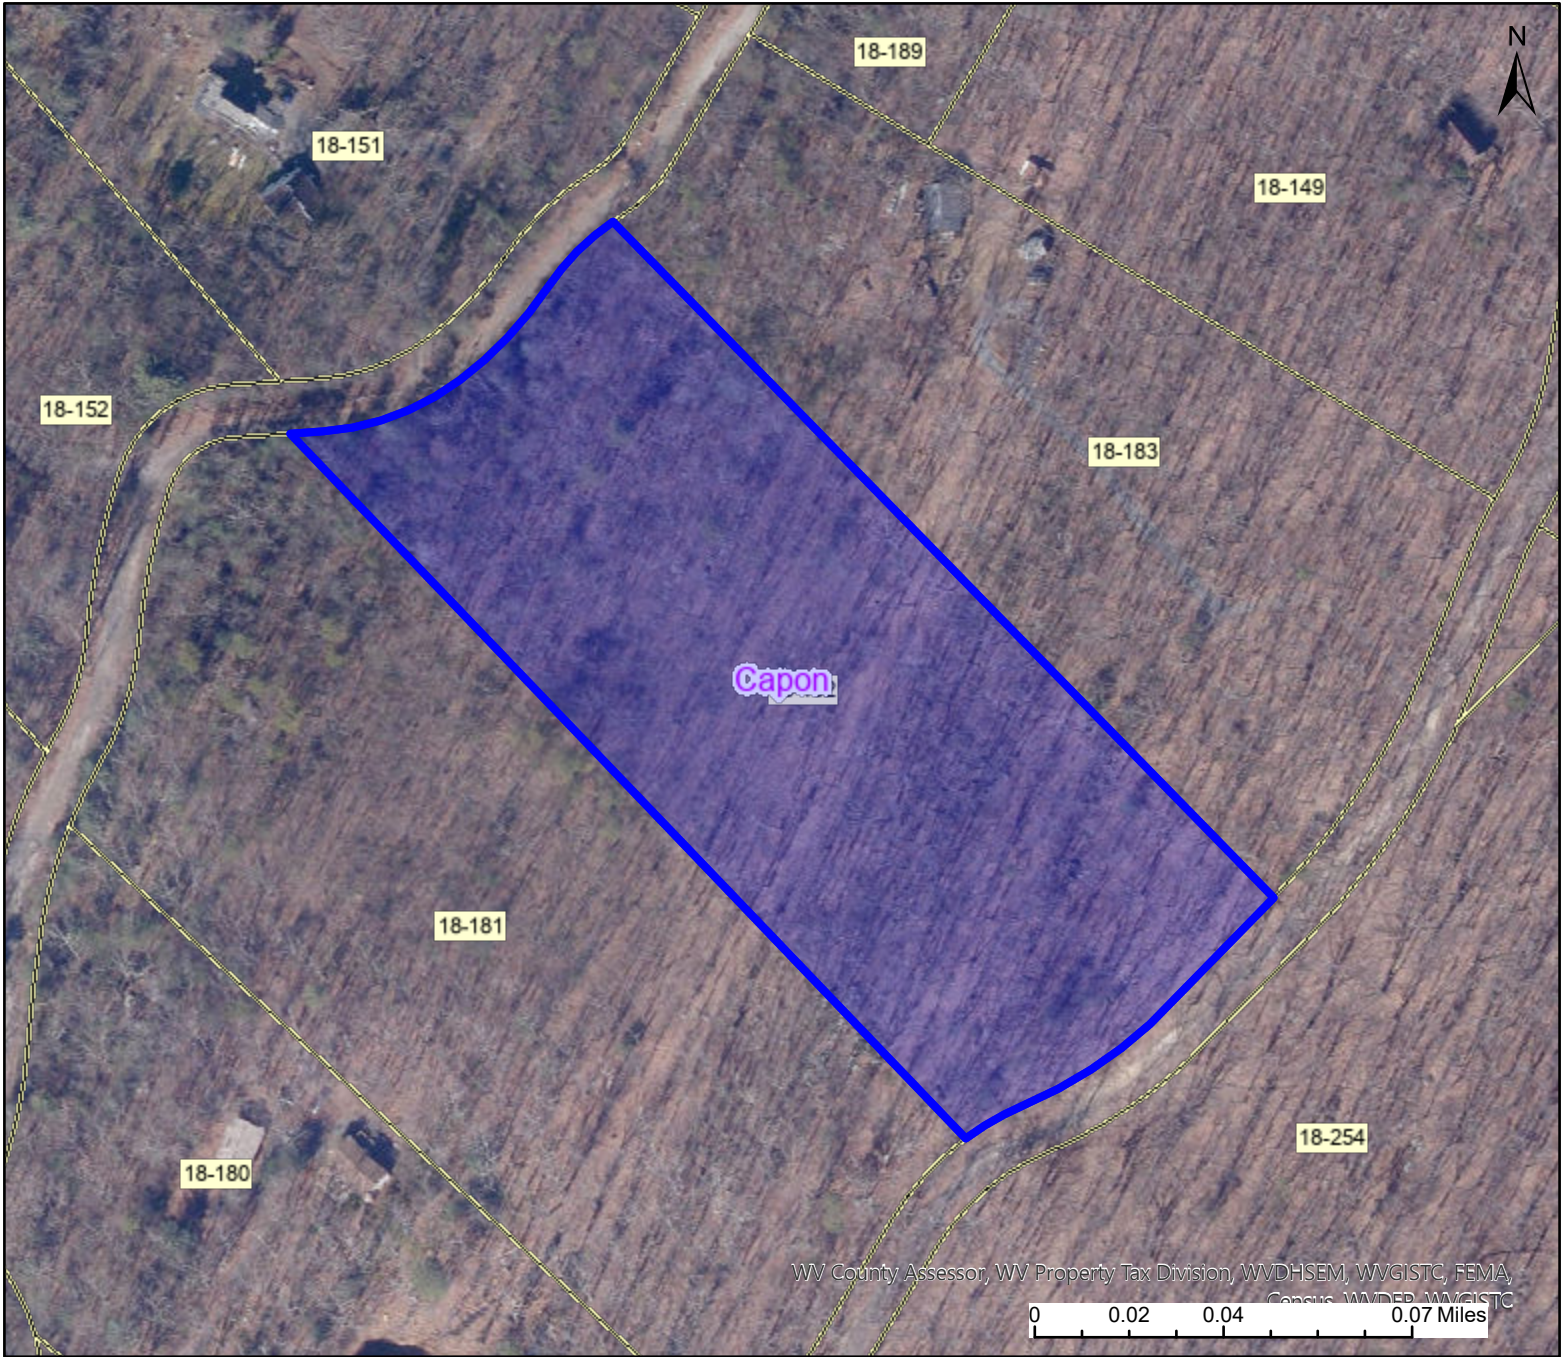

# PARCEL ID: 14-02-0018-0182-0000

**Legend**

WV Parcels  
Districts

WV Parcels  
WVParcels

**User Notes:**

*WV Property Viewer (<https://www.MapWV.gov/property>) is supported by WV State Tax Department and WV GIS Technical Center.*

*Map created on June 5, 2026*

**Owner(s):**  
CAISON JAMES L & ELISABETH WILLIAMS-CAISON REV LIV TRUST

**Address:**  
RITTER DR

**Class Type:**  
Residential

**Legal Description:**  
5.00 AC PARCEL 7 SEC 3 BLK E; RITTERS HIDDEN VALLEY EST