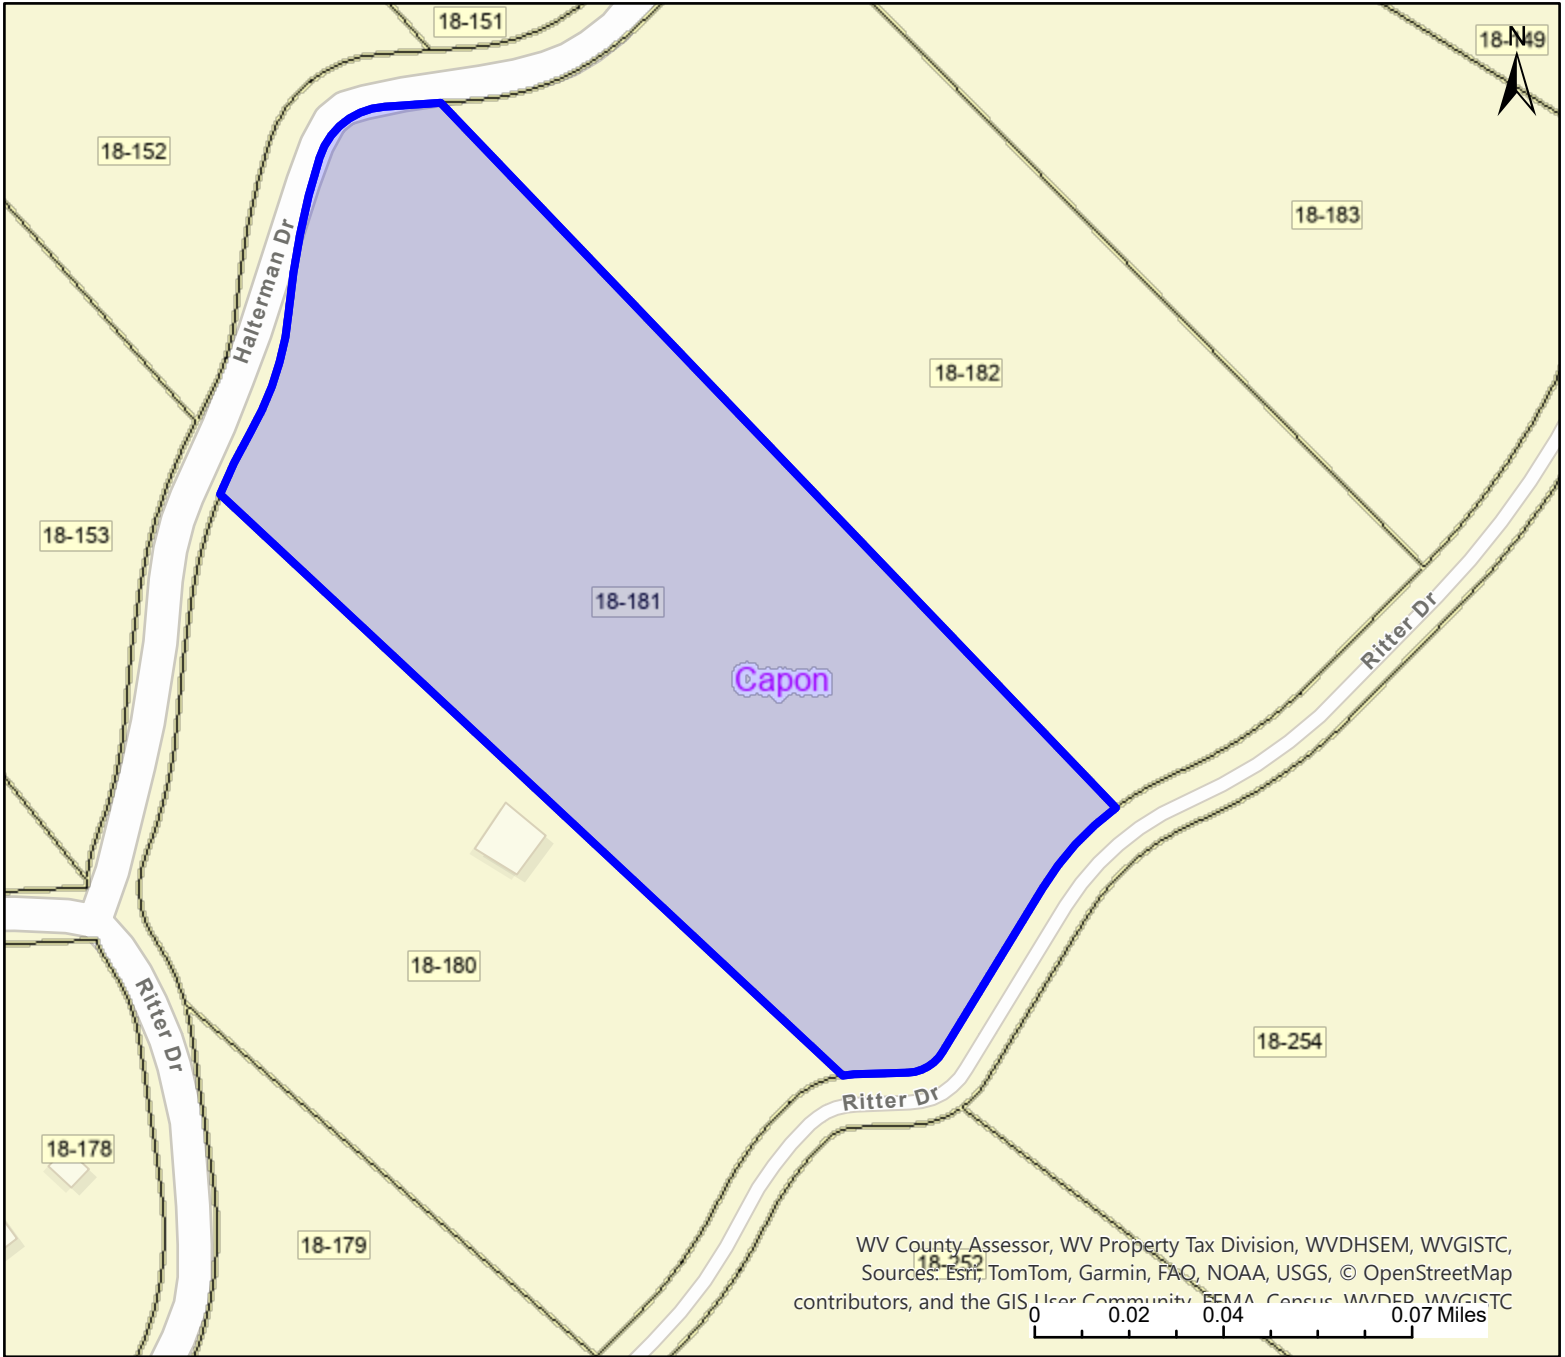

# PARCEL ID: 14-02-0018-0181-0000

## Legend

WV Parcels

 Districts

WV Parcels

 WVParcels

## User Notes:

Map created on June 5, 2026